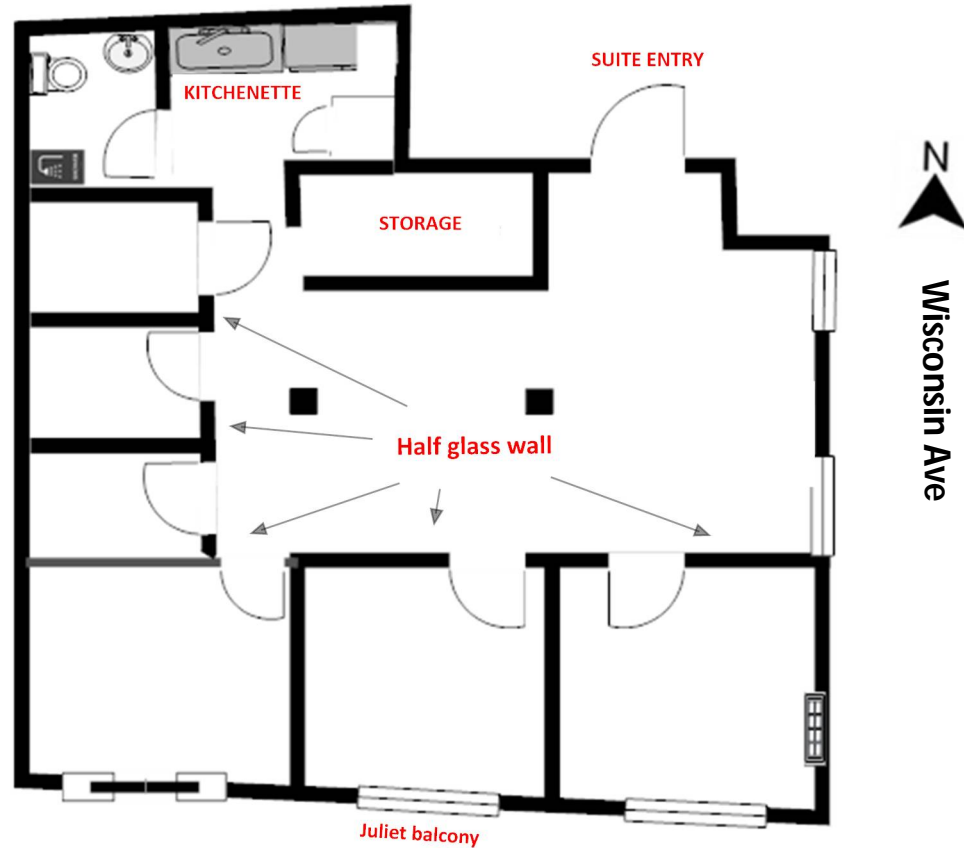

1000 Wisconsin Avenue (THE DODGE WAREHOUSE)
Suite D-200
2,036 RSF

IMAGE AND DIMENSIONS ARE APPROXIMATE
1/12/2026