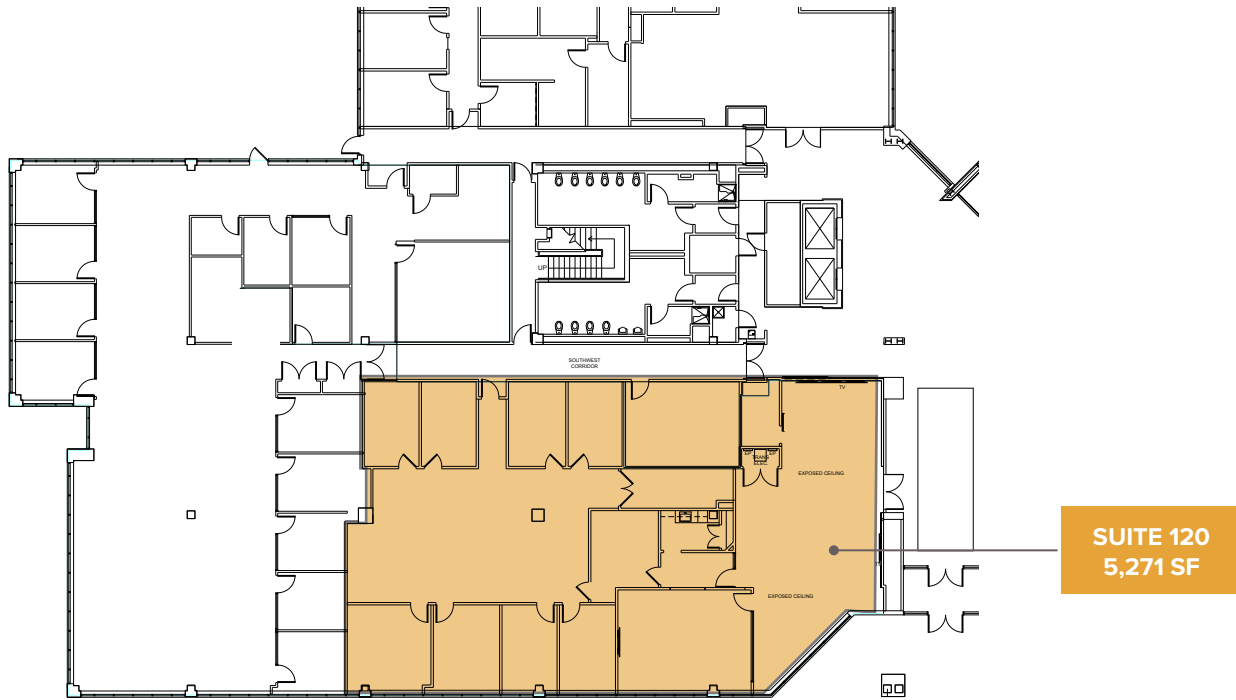

CHESTERBROOK

955

CHESTERBROOK BLVD

First Floor Availabilities

JLL | Jones Lang LaSalle Brokerage, Inc.
 550 Swedesford Road, Suite 260
 Wayne, PA 19087

Doug Newbert
 610.249.2273
 doug.newbert@jll.com

Mike MacCroy
 610.249.2270
 mike.maccroy@jll.com