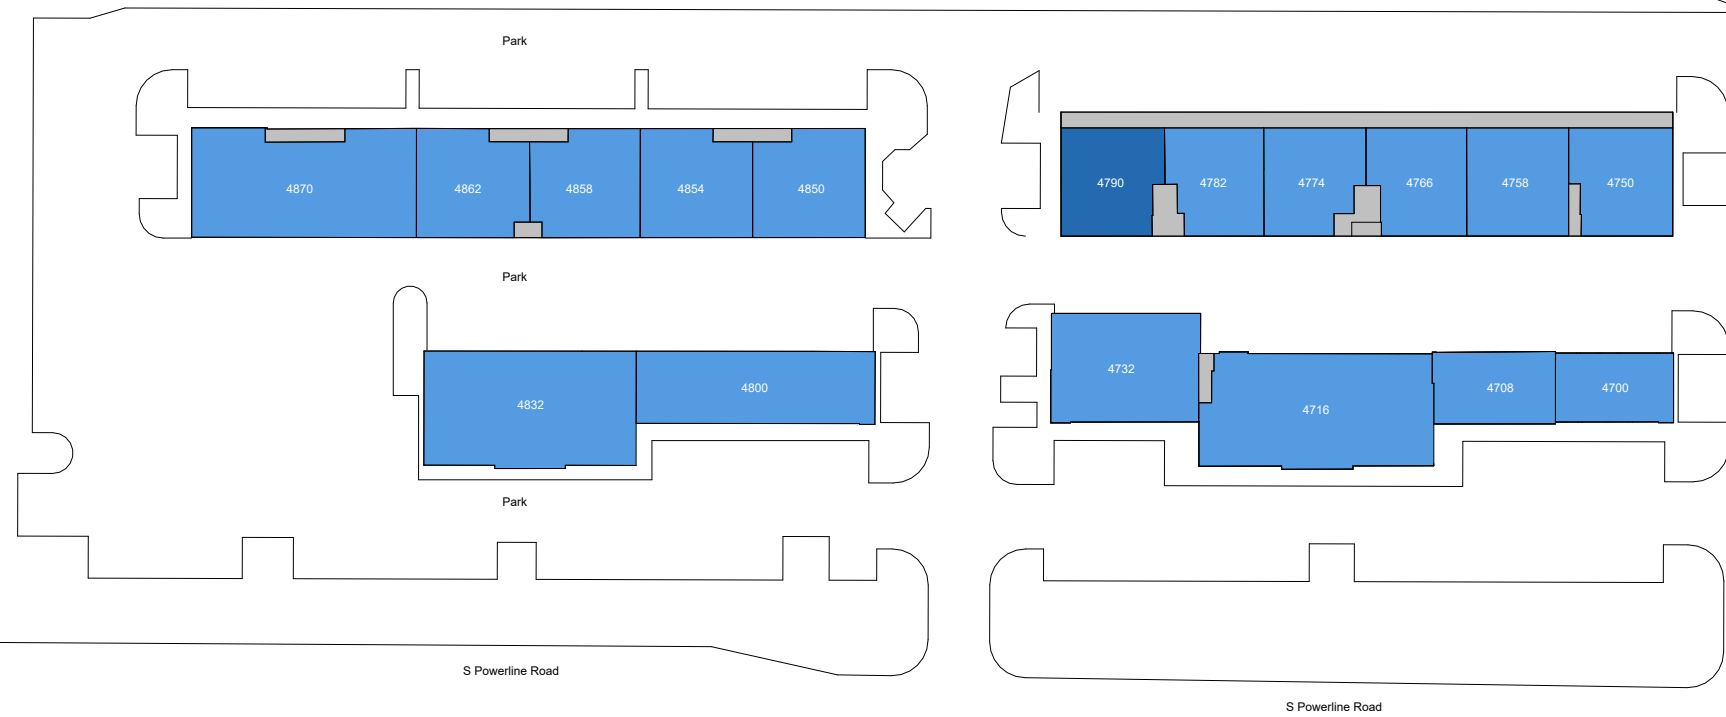

Property Key

Deerfield

4750 N Powerline Rd, Pompano Beach, 33073 FL

Building: 4750

Suite: 4790

Sheet **E1**

BAY SPACE

Scale: Not to Scale
Sheet Size: 42" x 30"
Not For Construction

Usable Square Foot Analysis

	SQFT	BUILDING PERCENTAGE
Office Area	2,000	100 %
Warehouse Area	0	0 %
Total Area	2,000	

Building Information

Deck Height:	22' - 7 3/4"	
Clear Height:	13' - 7 1/2"	
Ceiling Height:	8' - 3 3/4"	
Sprinklered:	<input type="checkbox"/> Yes	<input checked="" type="checkbox"/> No
Mechanical Area:	10 SQFT	

⑥ 4790
3/8" = 1'-0"

As Built Floor Plan for Marketing