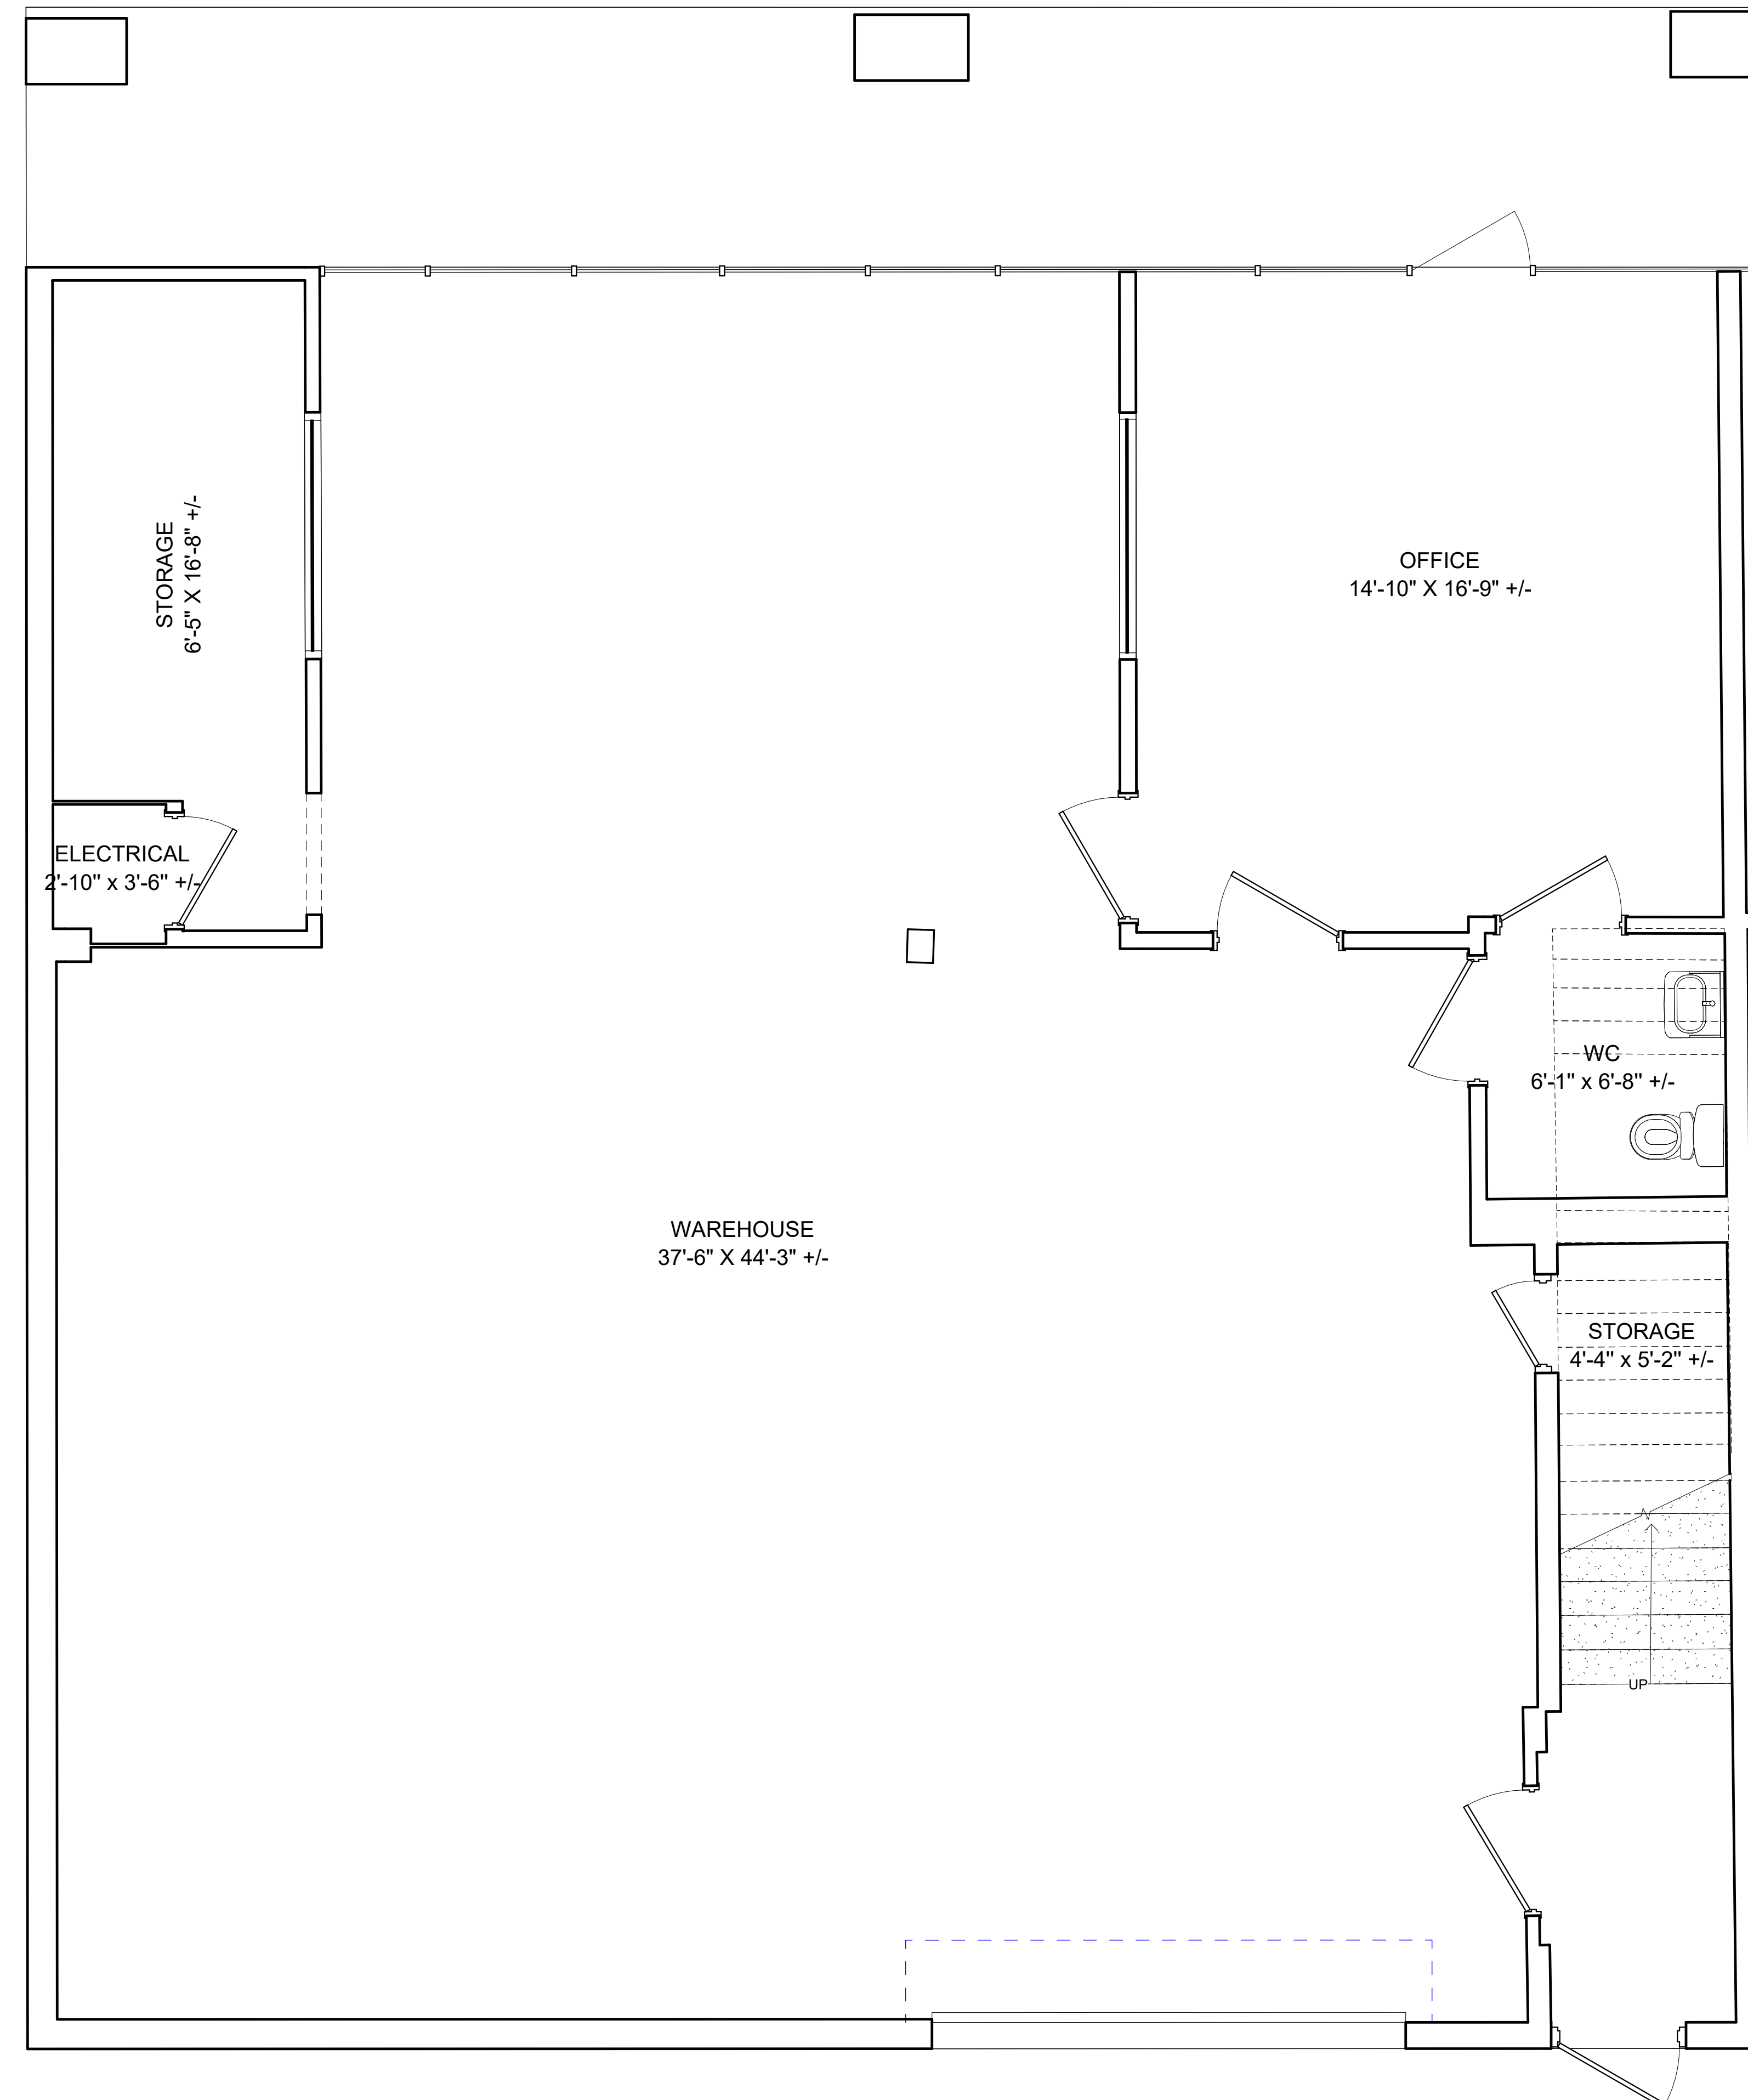

Property Key

Deerfield

4750 N Powerline Rd, Pompano Beach, 33073 FL

Building: 4750

Suite: 4790

Sheet **E1**

BAY SPACE

Scale: Not to Scale
Sheet Size: 42" x 30"
Not For Construction

Usable Square Foot Analysis

	SQFT	BUILDING PERCENTAGE
Office Area	2,000	100 %
Warehouse Area	0	0 %
Total Area	2,000	

Building Information

Deck Height:	22' - 7 3/4"	
Clear Height:	13' - 7 1/2"	
Ceiling Height:	8' - 3 3/4"	
Sprinklered:	<input type="checkbox"/> Yes	<input checked="" type="checkbox"/> No
Mechanical Area:	10 SQFT	

⑥ 4790
3/8" = 1'-0"

As Built Floor Plan for Marketing