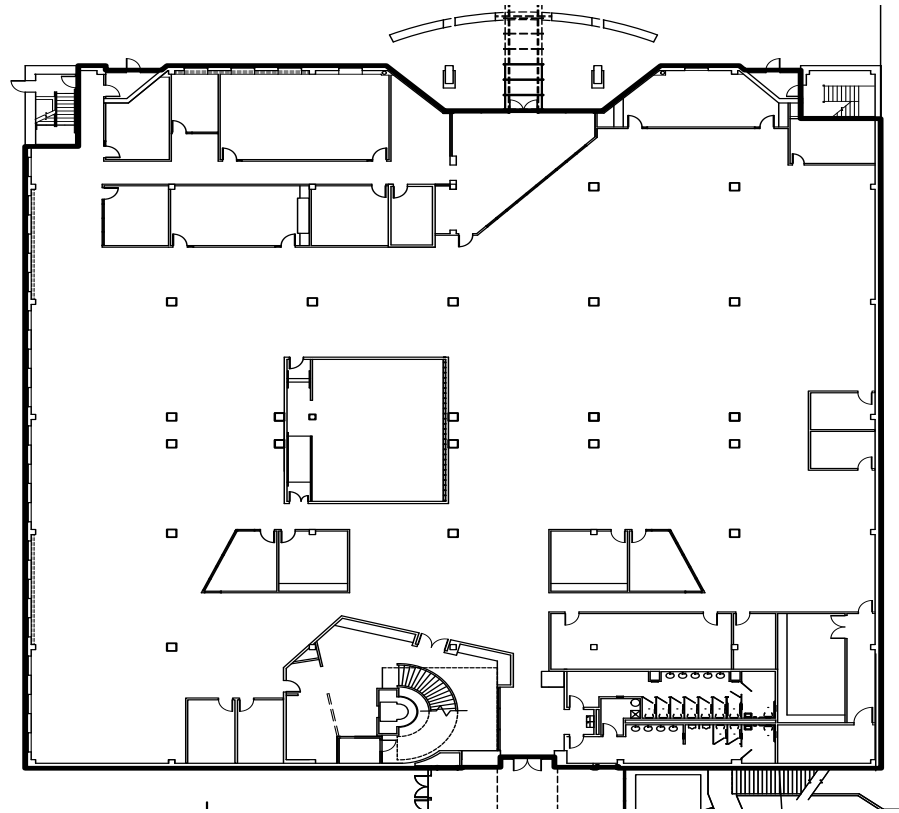

NETPARK

TAMPA BAY

SUITE 1400

35,278 RSF

Level One

ROXANNE KEMPH
Senior Vice President
T +1 813 286 7700
roxanne.kemph@cbre.com

KELLEY MATHESON
First Vice President
T +1 813 273 8489
kelley.matheson@cbre.com