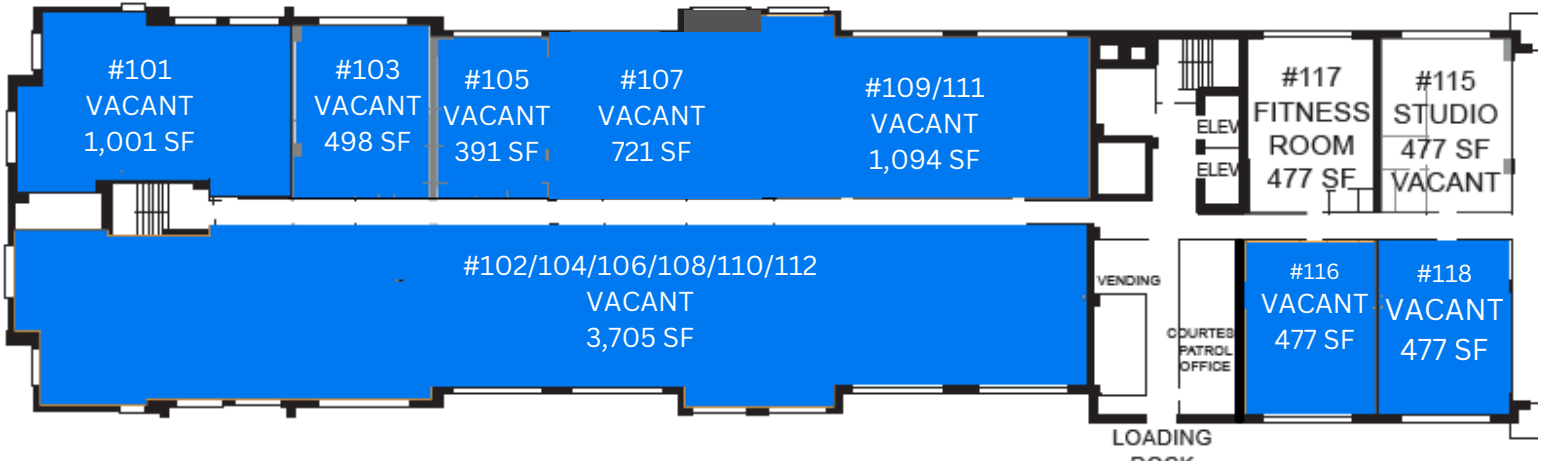

High Demand
Healthcare
Area

Built Out
Medical
Space

Densely
Populated
Area

Monument
Signage

FLOOR PLAN

CONTACT US

Chaz Feitel | chazfeitel@hprgrealty.com | 240.694.6109
 Ralph Miller | ralphmiller@hprgrealty.com | 443.207.1649