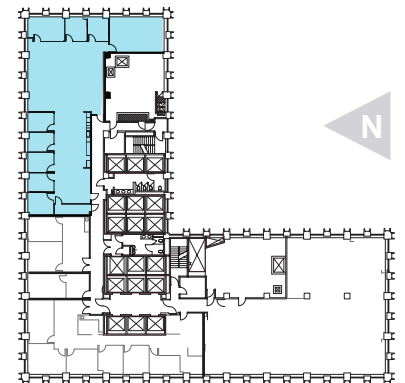

SUITE 1050

4,352 rsf | Creative - Plug & Play | available now

- Conference room
- 8 private offices
- Efficient open area
- Open kitchen
- IT room
- Bright corner suite
- Exposed ceiling

Furniture is just for reference purposes.