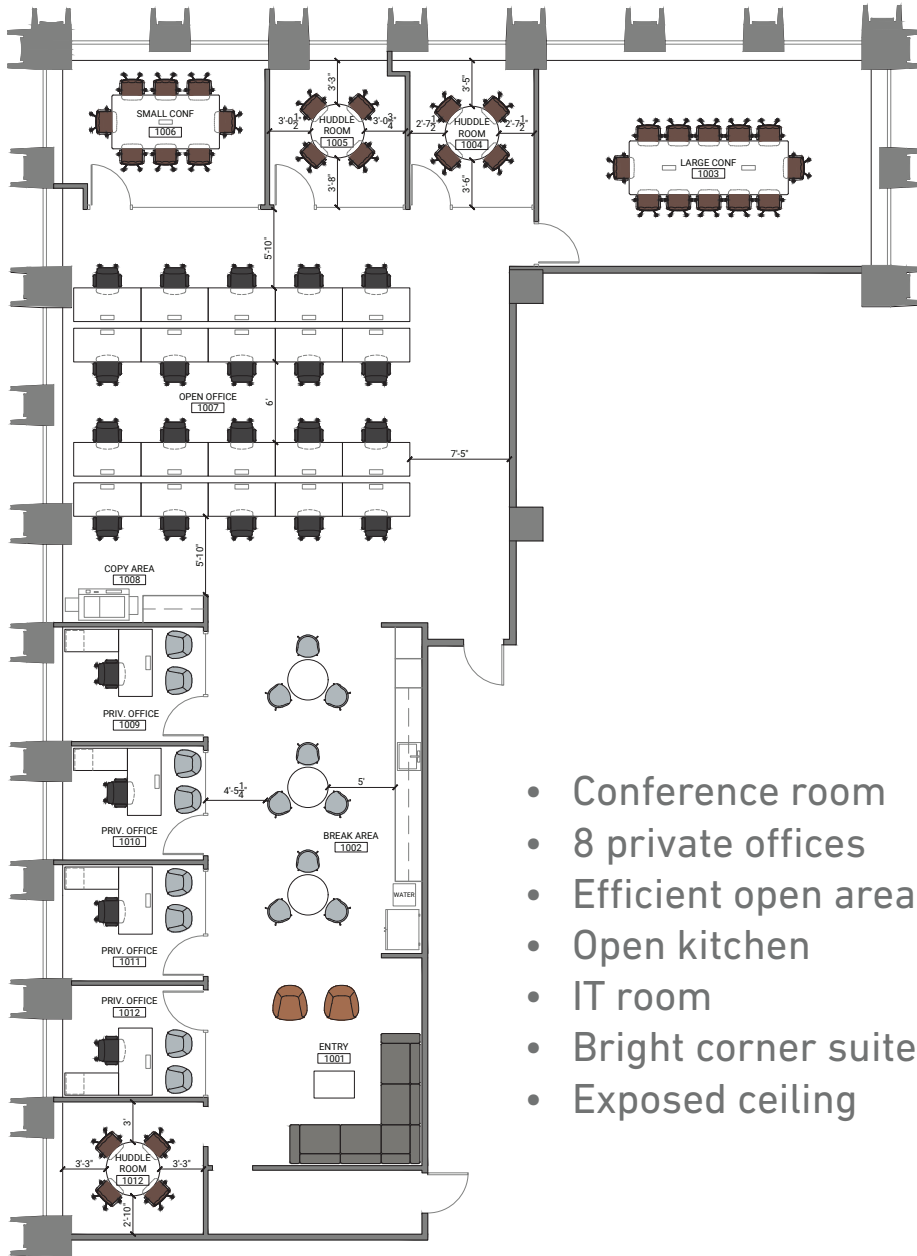

SUITE 1050

4,352 rsf | Creative - Plug & Play | available now

- Conference room
- 8 private offices
- Efficient open area
- Open kitchen
- IT room
- Bright corner suite
- Exposed ceiling

Furniture is just for reference purposes.