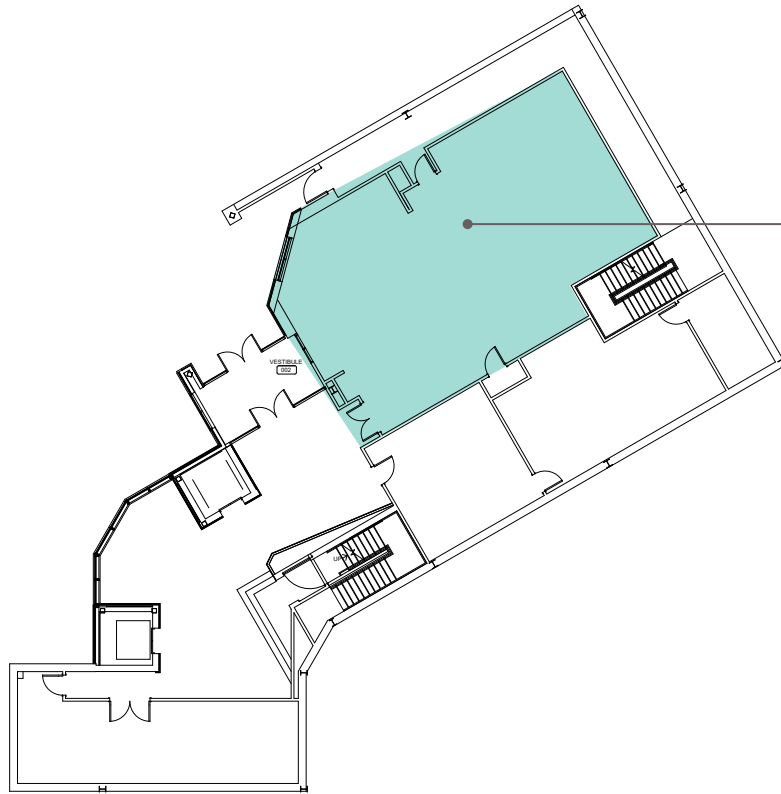

CHESTERBROOK

1400 MORRIS DR

Lower Level Availabilities

Lower Level Suite
1,800 SF

JLL | Jones Lang LaSalle Brokerage, Inc.
550 Swedesford Road, Suite 260
Wayne, PA 19087

Doug Newbert
610.249.2273
doug.newbert@jll.com