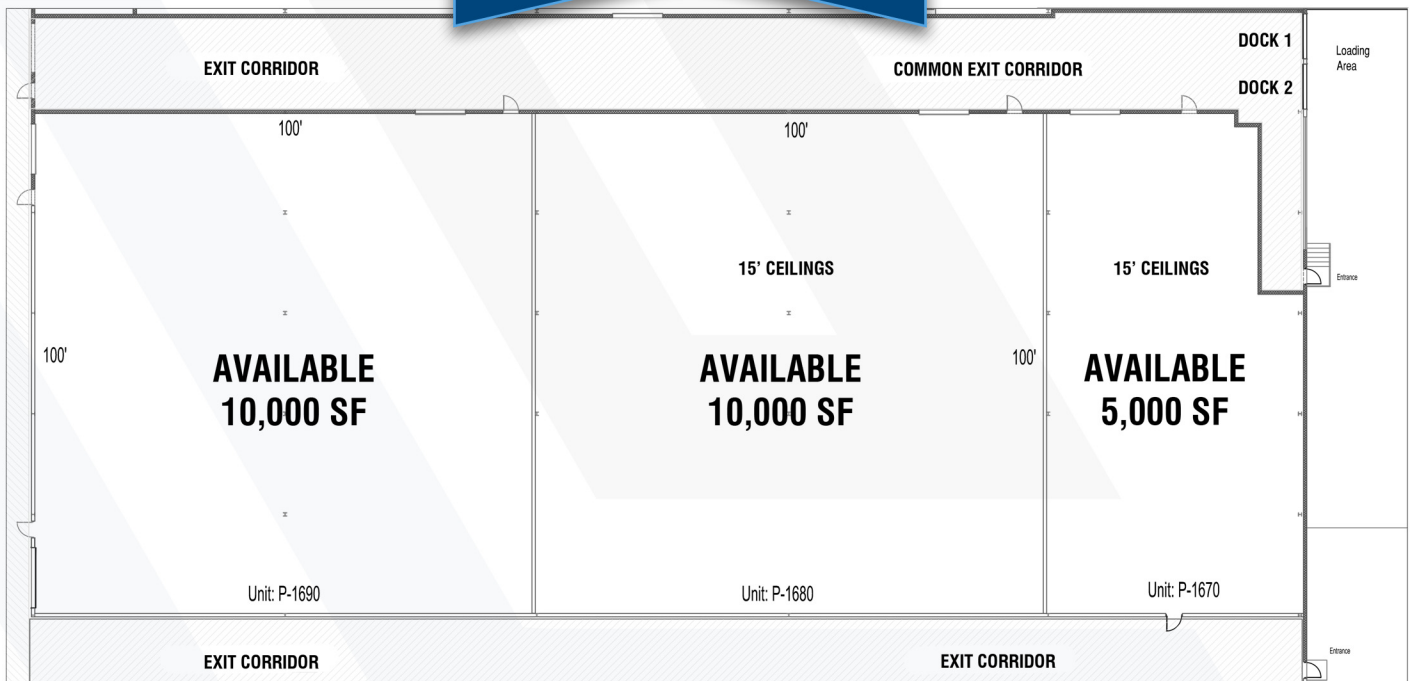

AVAILABLE FOR LEASE

1670 E. CIRCLE DRIVE | OAKS, PA

**5,000-25,000 SF
AVAILABLE**

**2 DOCKS
50' COLUMN SPACING**

No warranty or representation, expressed or implied, is made as to the accuracy of the information contained herein, and same is submitted subject to errors, omissions, change of price, rental or other conditions, withdrawal without notice, and to any special listing conditions imposed by our principals.