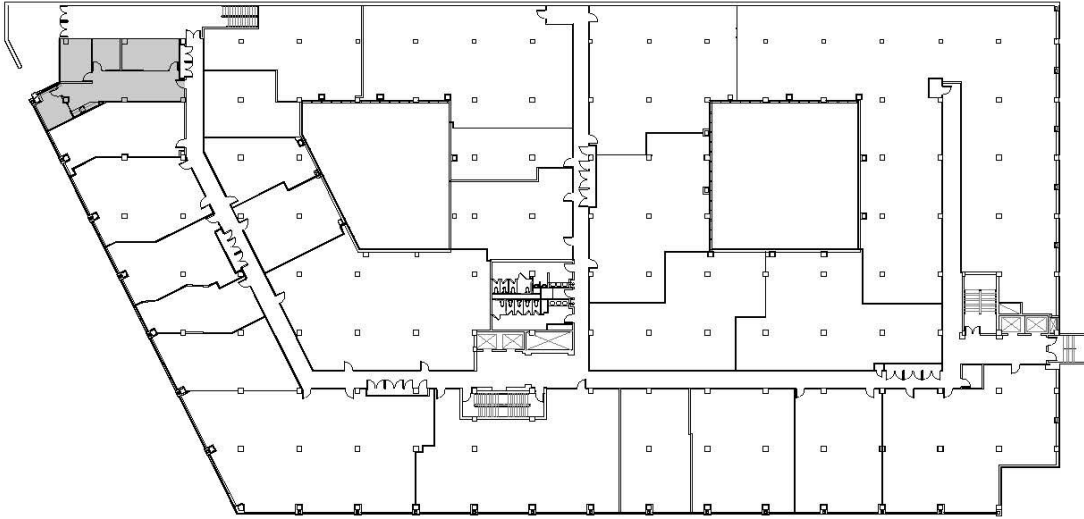

**Foxhall Square
3301 New Mexico Avenue, NW
Washington, DC**

Second Floor

**Suite 214
1,214 rsf.**