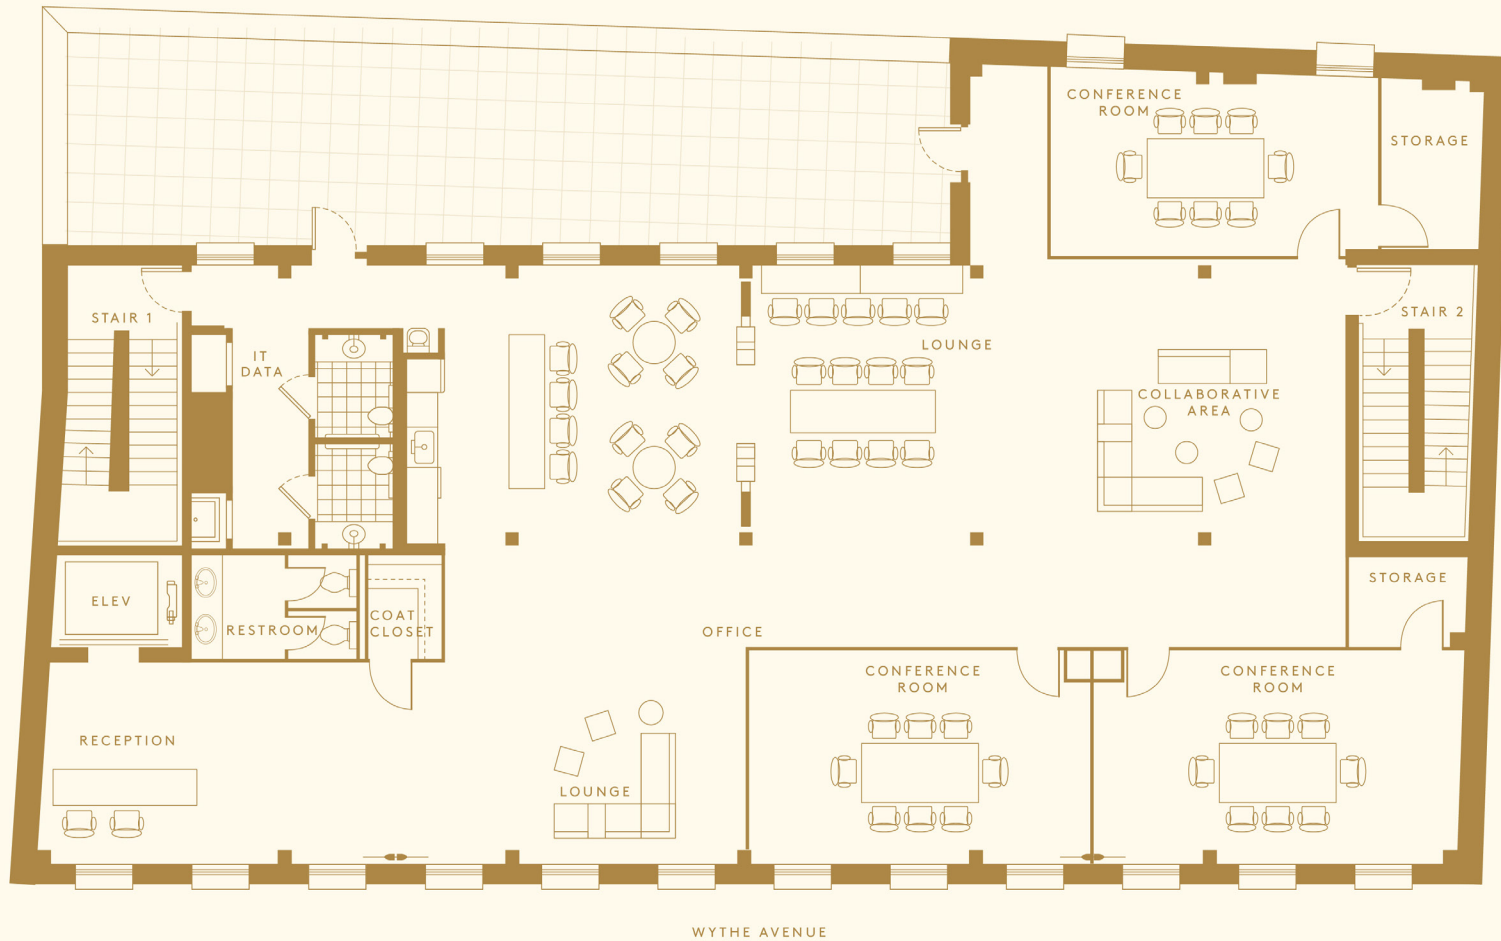

1+ Years

SPACE HIGHLIGHTS

Entire 2nd Floor

Pre-built installation with (3) conference rooms, pantry, reception, open area, and private terrace.

Entire 3rd Floor

Pre-built installation with (3) offices / meeting rooms, (1) conference room, pantry, (45) workstations and small private terrace.

Entire 2nd Floors | 5,933 RSF

320 WYTHE AVENUE
WILLIAMSBURG
BROOKLYN, NEW YORK

320

WYTHE

SECOND FLOOR
OFFICE — 5,933 RSF
OUTDOOR TERRACE — 850 SF
CEILING HEIGHT — 13'-3"

Entire 3rd Floors | 5,588 RSF

320 WYTHE AVENUE
WILLIAMSBURG
BROOKLYN, NEW YORK