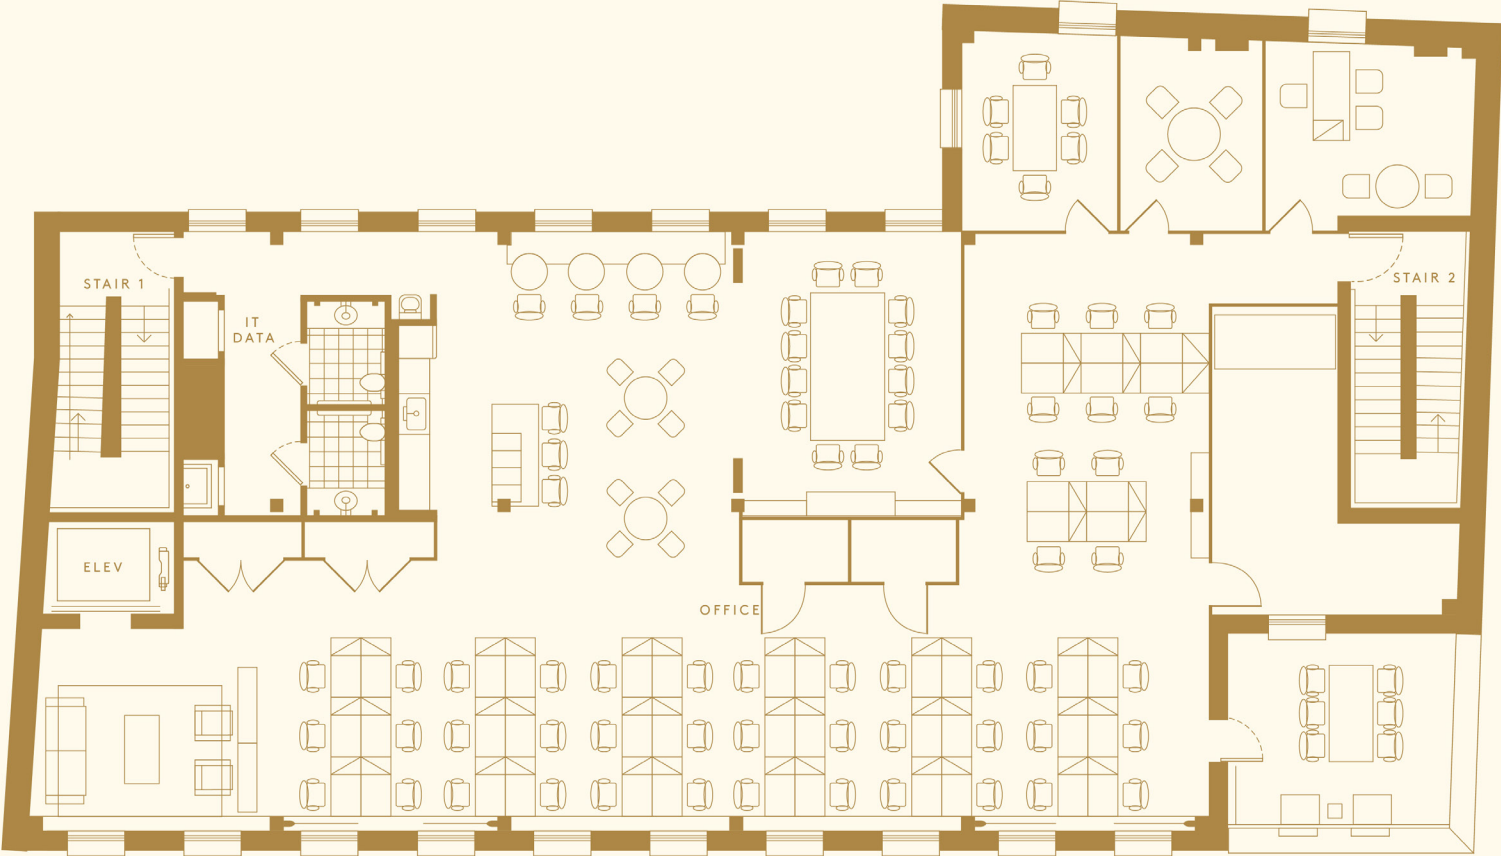

1+ Years

SPACE HIGHLIGHTS

Entire 2nd Floor

Pre-built installation with (3) conference rooms, pantry, reception, open area, and private terrace.

Entire 3rd Floor

Pre-built installation with (3) offices / meeting rooms, (1) conference room, pantry, (45) workstations and small private terrace.

Entire 2nd Floors | 5,933 RSF

320 WYTHE AVENUE
WILLIAMSBURG
BROOKLYN, NEW YORK

320

WYTHE

SECOND FLOOR
OFFICE — 5,933 RSF
OUTDOOR TERRACE — 850 SF
CEILING HEIGHT — 13'-3"

Entire 3rd Floors | 5,588 RSF

320 WYTHE AVENUE
WILLIAMSBURG
BROOKLYN, NEW YORK

320

WYTHE

WYTHE AVENUE

THIRD FLOOR
OFFICE — 5,588 RSF
OUTDOOR TERRACE — 250 SF
CEILING HEIGHT — 13'-3"

SPACE PROFILE

Total Size:

13,841 RSF

Floors: