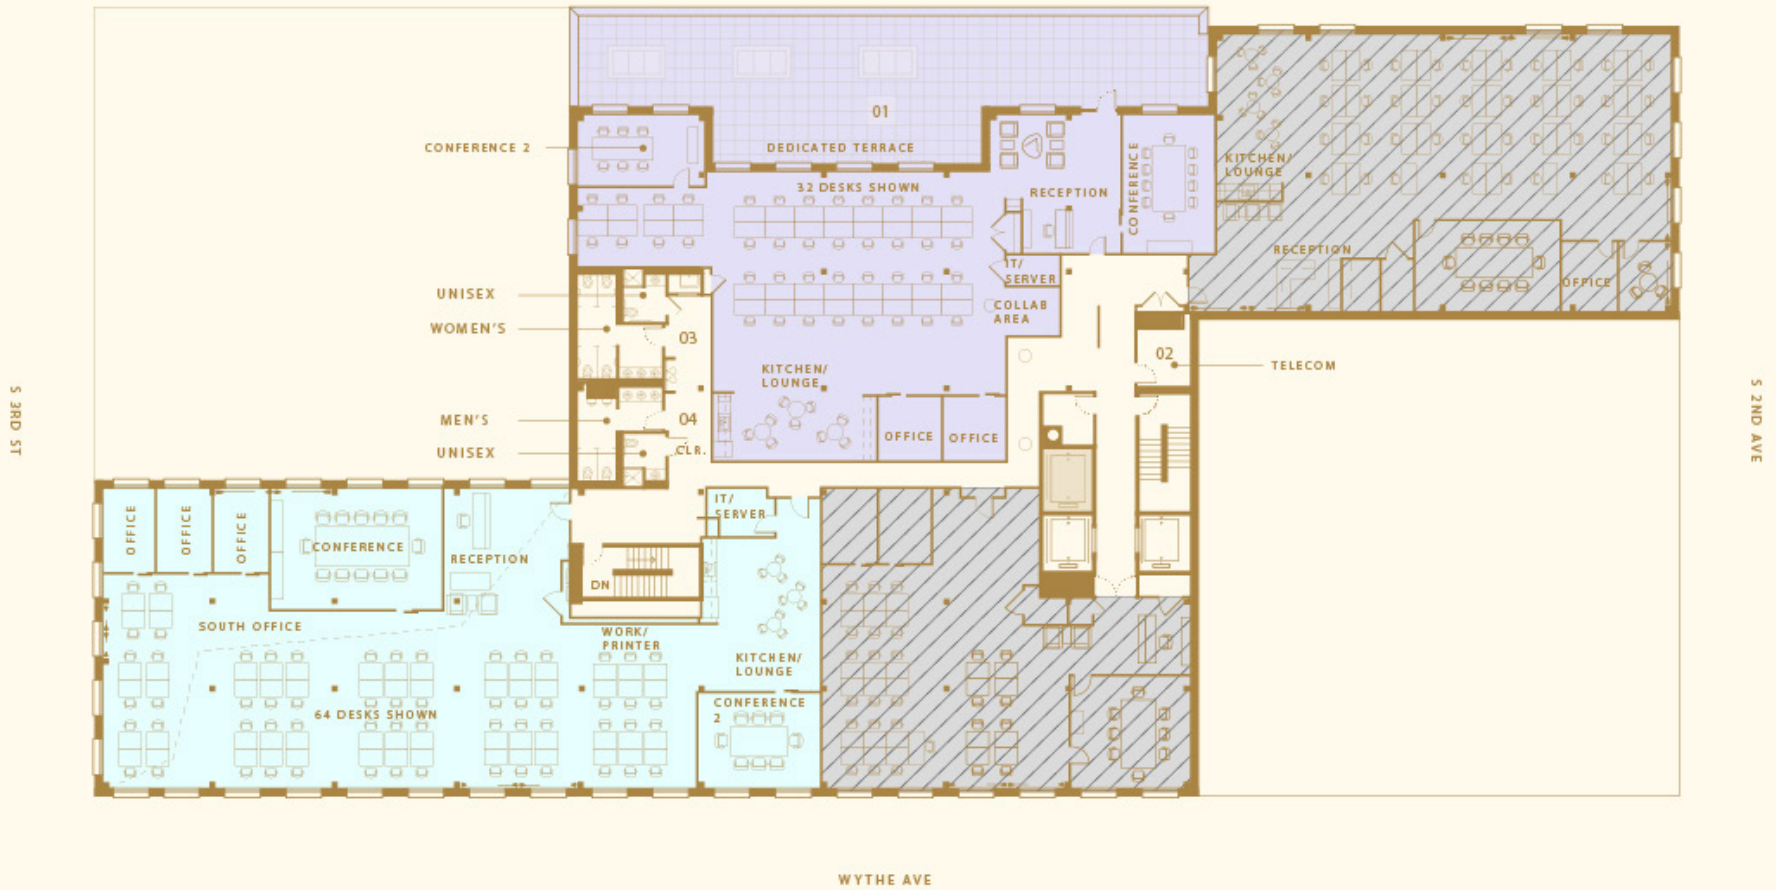

SPACE HIGHLIGHTS

Partial 2nd Floor

Suite 203: Pre-built installation with (2) conference rooms, (2) offices, pantry, lounge / reception, (40) workstations, and private terrace.

Partial 2nd Floor

Suite 204: Pre-built installation with (3) offices, (2) conference rooms, pantry, reception, and (60) workstations.

Partial 2nd Floor - Suites 203 & 204: 13,841 RSF

360 WYTHE AVENUE
WILLIAMSBURG
BROOKLYN, NEW YORK

360
WYTHE

SUITE 204
8,050 RSF

SUITE 203
5,791 RSF

LEASED

- 01. Outdoor Terrace
- 02. IT Closet
- 03. Women's Bathroom and Shower
- 04. Men's Bathroom and Shower