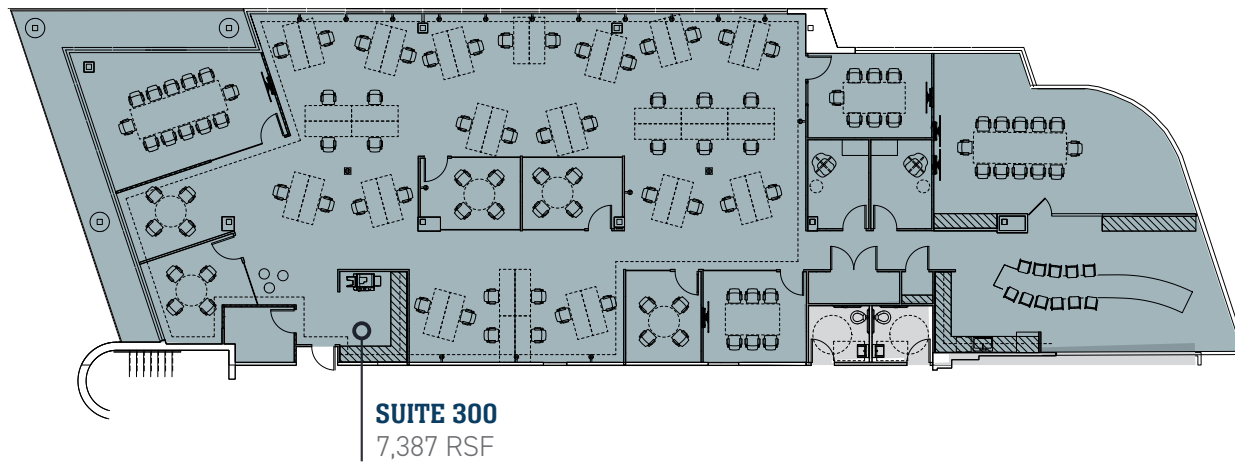

8605

STREAM

THIRD FLOOR

suite 300

SCAN OR CLICK HERE
TO VIEW THE SPACE