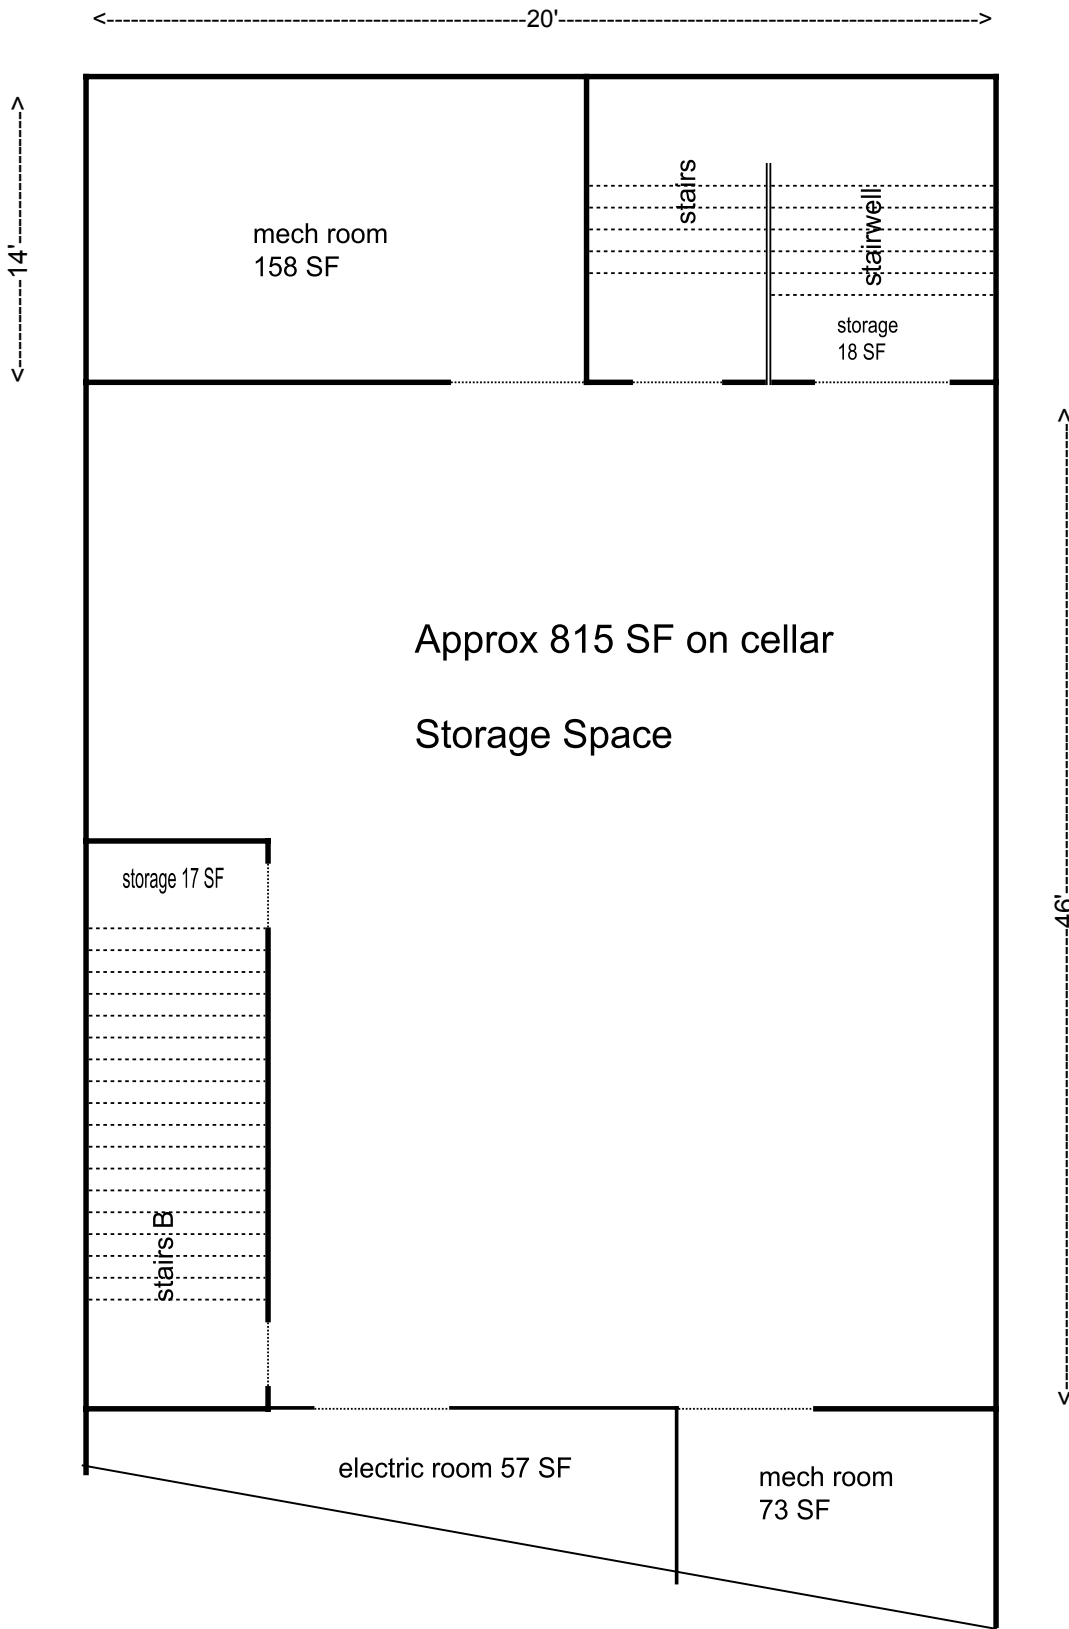

← 20' →

Backyard
532 SF

mech room
42 SF

toilet 43 SF

stairs A

stairwell

Approx 1155 SF on 1stFloor
Retail/Office Commercial Space

106-14 Astoria Blvd E. Elmhurst, NY 11369

down
stairwell B

up
stairwell

↑ 14'
↓ 20'

↑ 46'

I