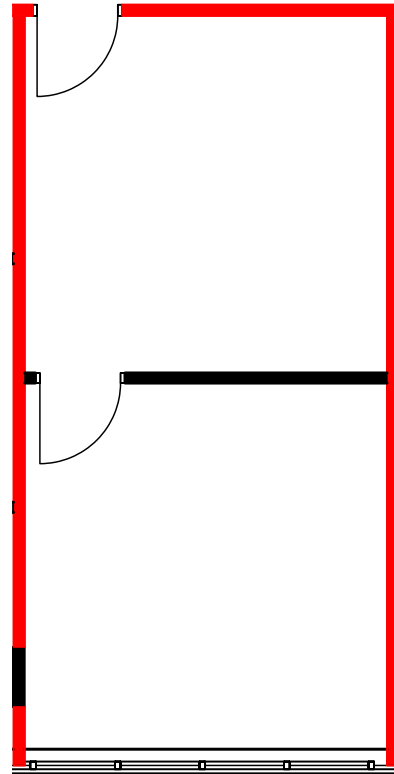

7th Floor

Suite 722 — 473 RSF

For leasing information, please contact:

Juan Marin

JUAN.MARIN@BLANCACRE.COM
786.498.4422

Christina Stine Jolley

CHRISTINA.JOLLEY@BLANCACRE.COM
954.395.2112

BLANCA COMMERCIAL REAL ESTATE, INC.
LICENSED REAL ESTATE BROKER
BLANCACRE.COM