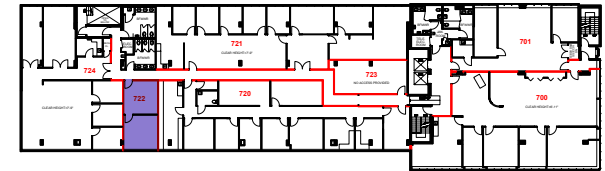

7th Floor

Suite 722 — 473 RSF

For leasing information, please contact:

Juan Marin

JUAN.MARIN@BLANCACRE.COM
786.498.4422

Christina Stine Jolley

CHRISTINA.JOLLEY@BLANCACRE.COM
954.395.2112

BLANCA COMMERCIAL REAL ESTATE, INC.
LICENSED REAL ESTATE BROKER
BLANCACRE.COM