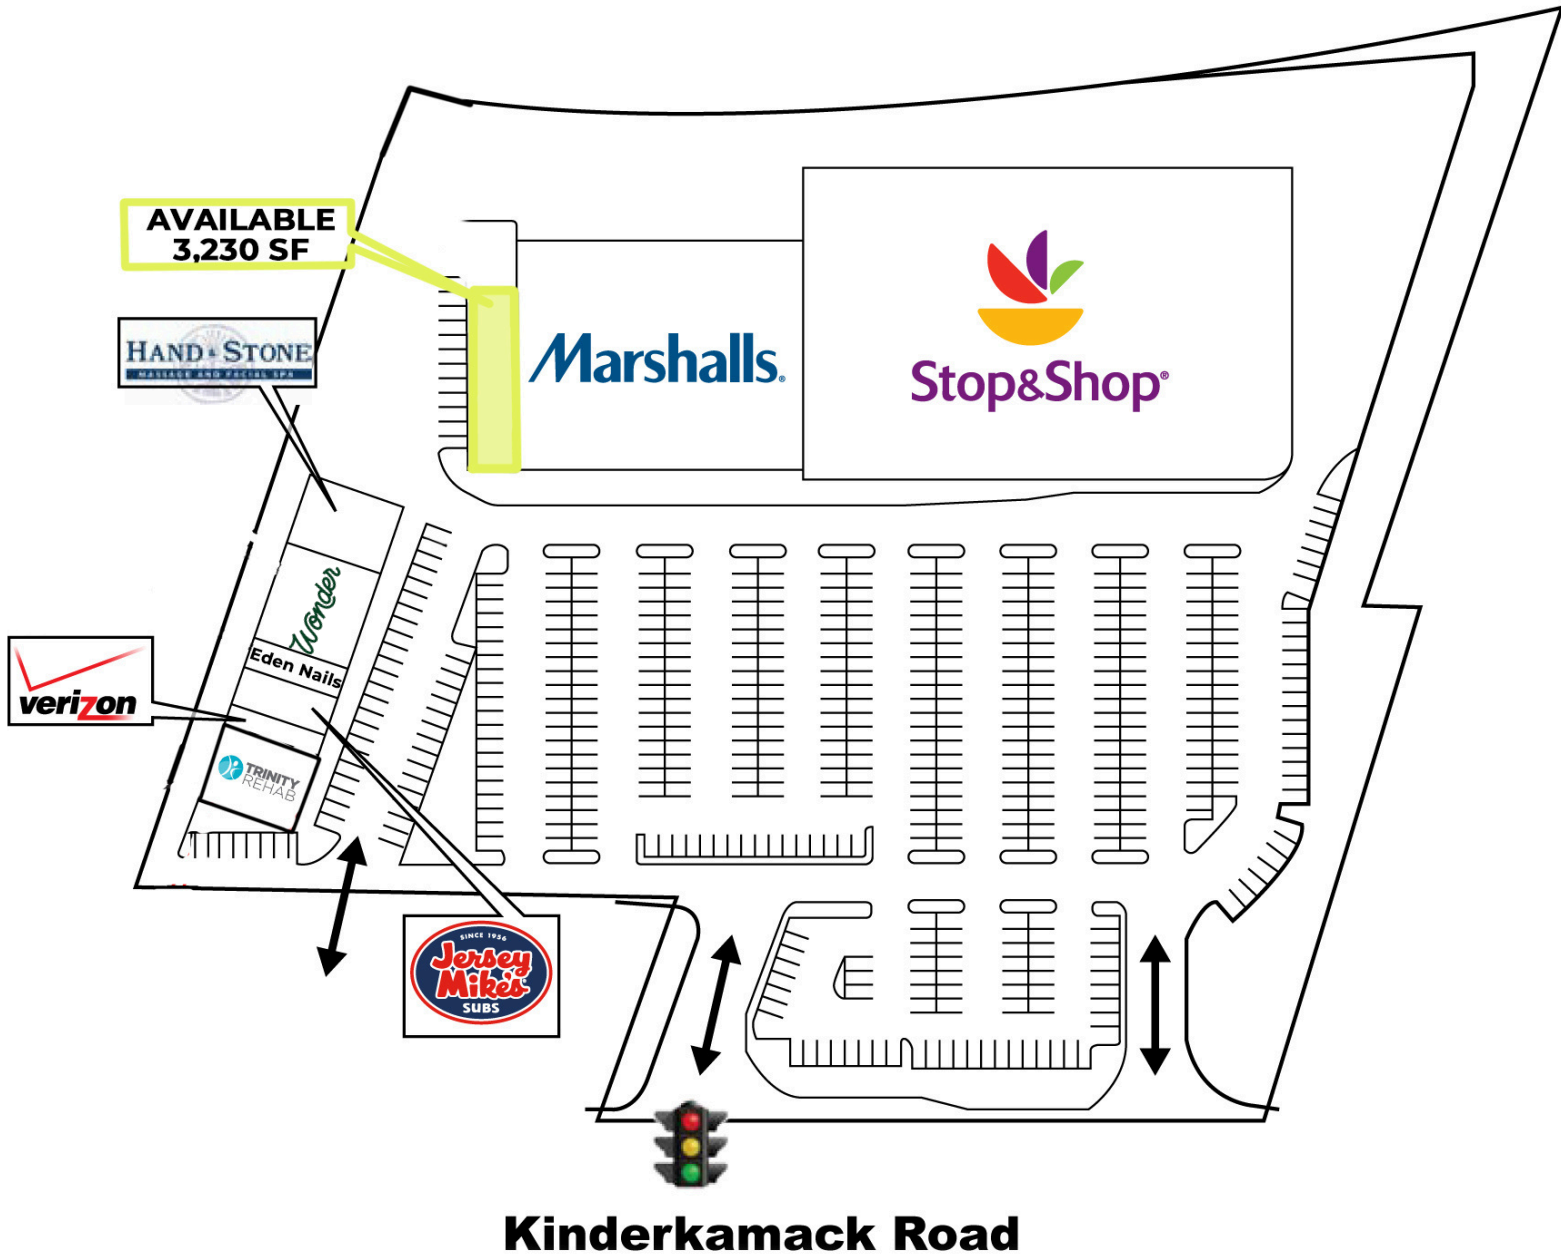

FOR LEASE

600 Kinderkamack Road, Emerson, NJ

SITE PLAN