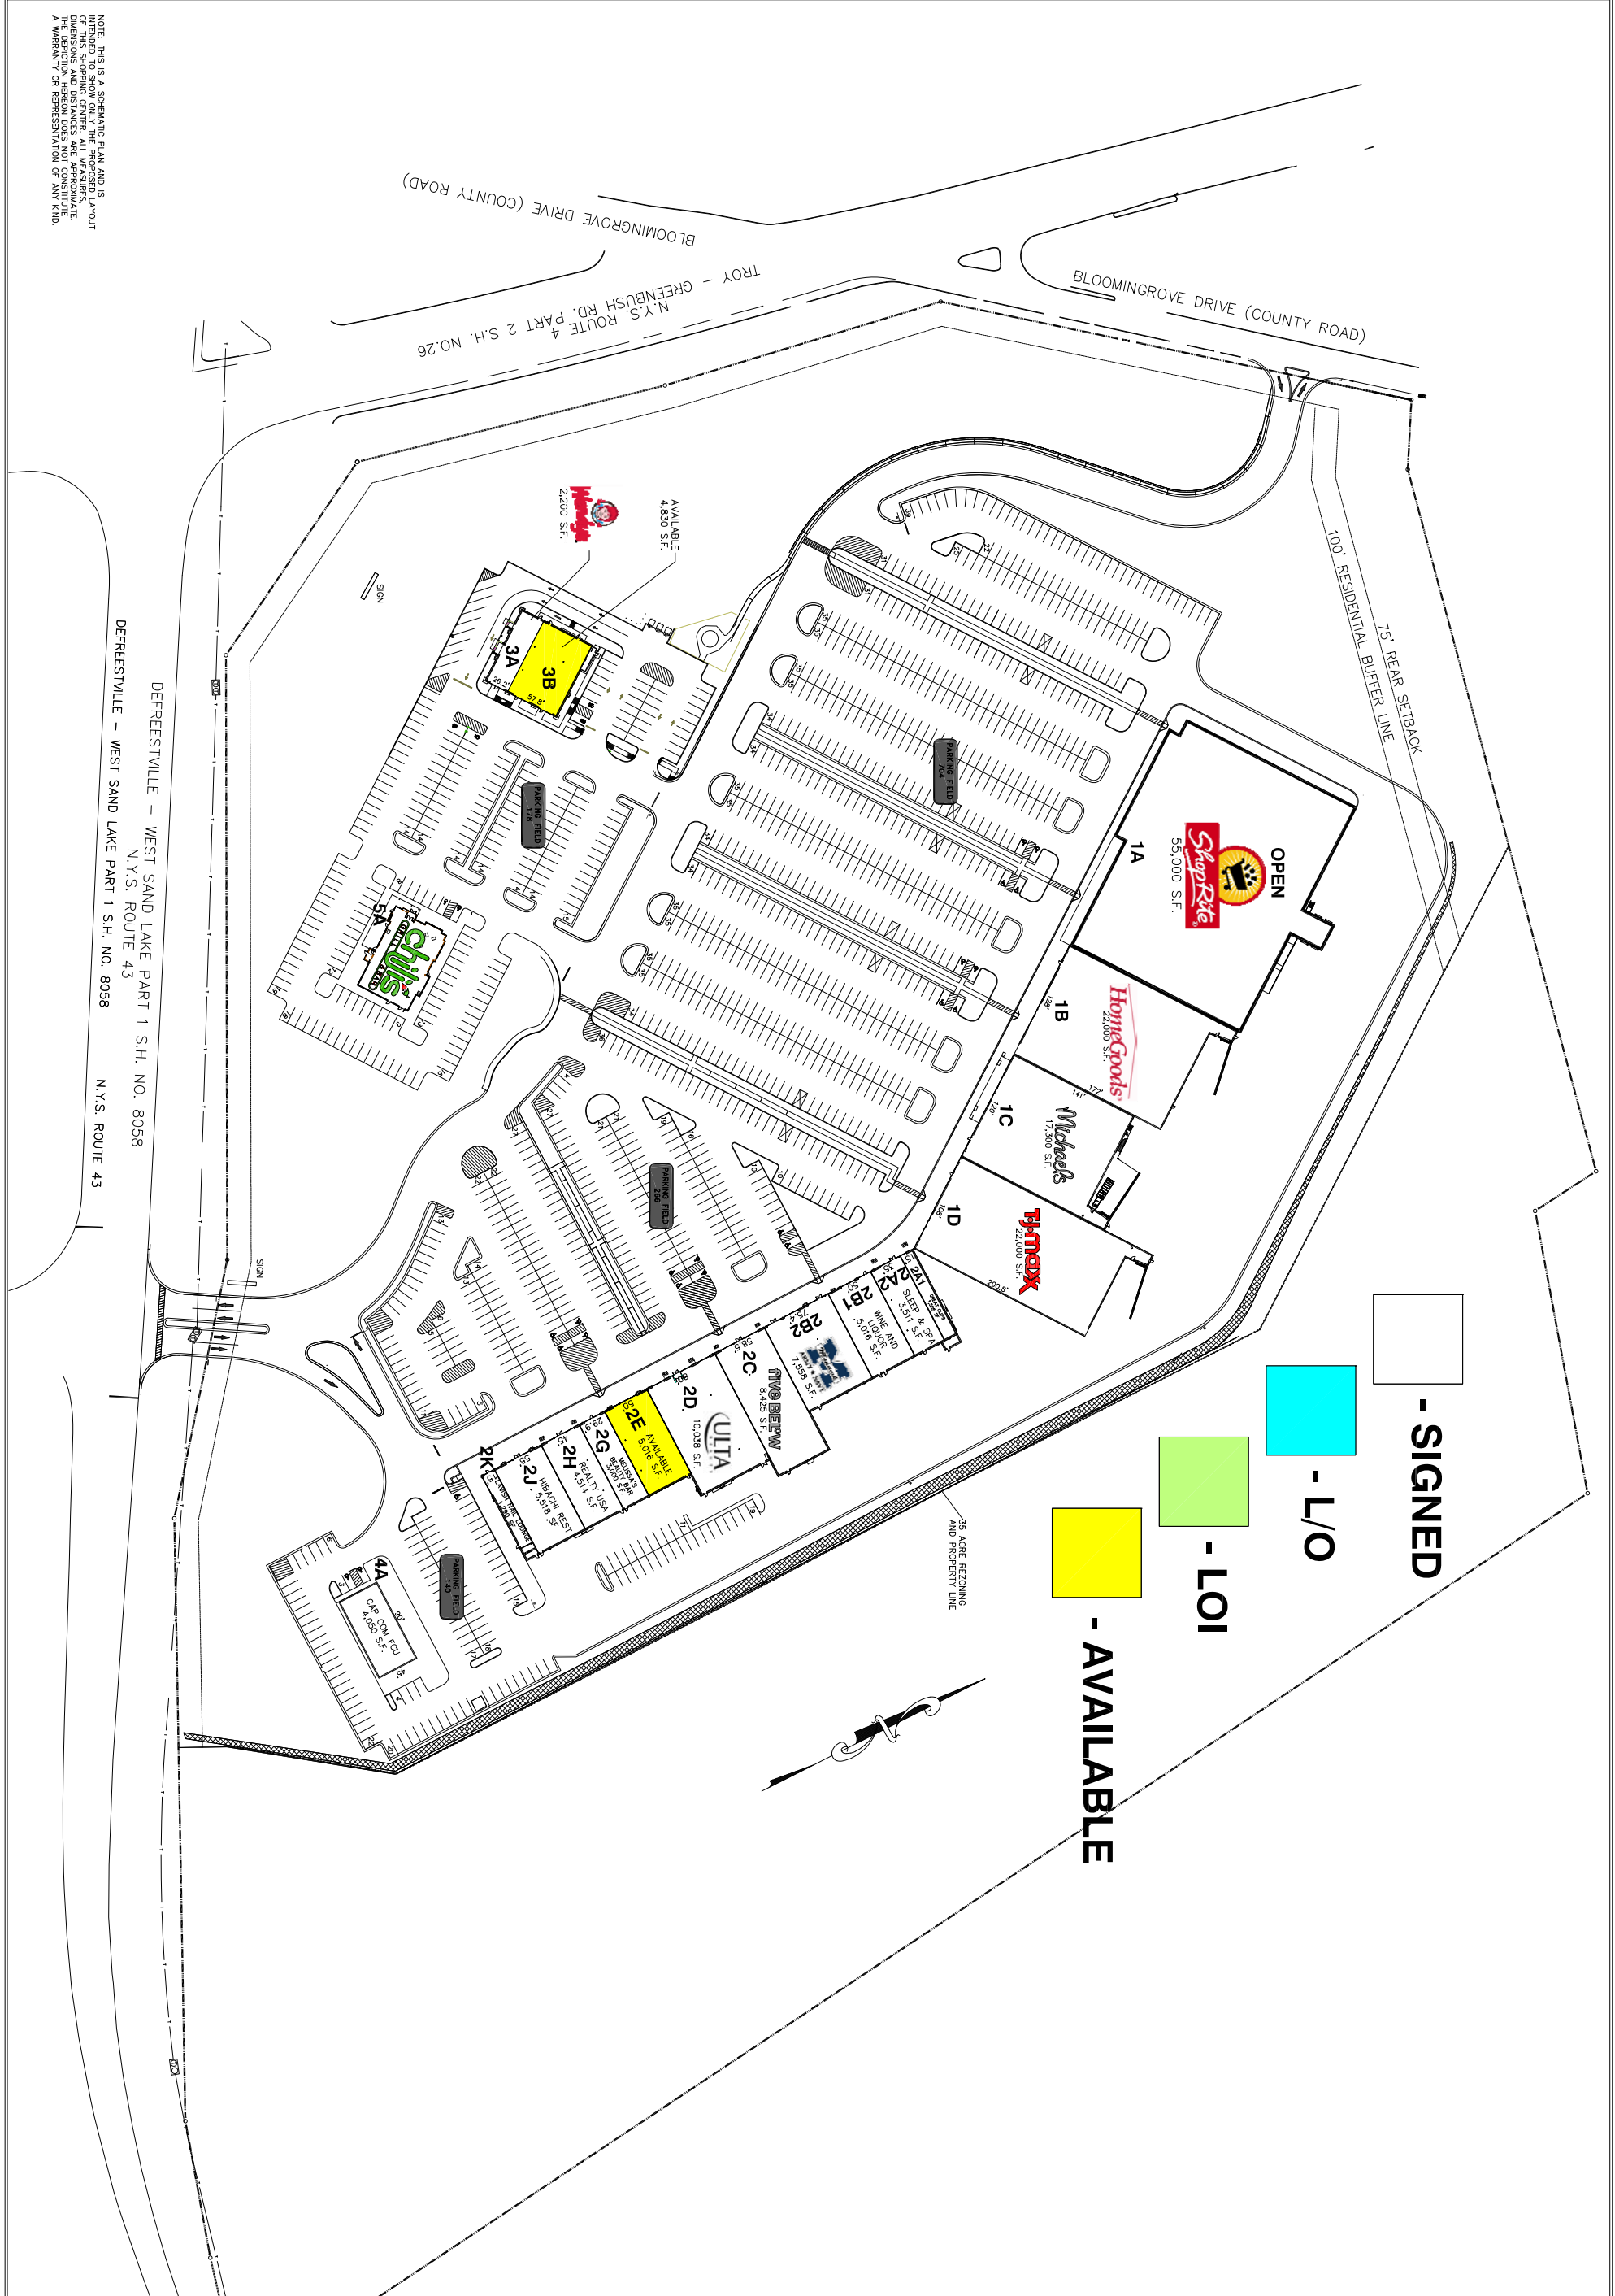

REVISIONS:

DATE	DESCRIPTION
1.	
2.	
3.	
4.	
5.	
6.	

VAN RENSSELAER SQUARE

NORTH GREENBUSH, NEW YORK

KEY PLAN

DWG NAME: LEASE SITE PLAN
 DATE: 05/18/21
 SCALE: NTS
 DRAWN BY: RKR
 FILE NAME: S-1

NOTE: THIS IS A SCHEMATIC PLAN AND IS INTENDED TO SHOW ONLY THE PROPOSED LAYOUT OF THIS SHOPPING CENTER. ALL MEASURES, DIMENSIONS, AND LOCATIONS ARE APPROXIMATE. THE DEPICTION HEREON DOES NOT CONSTITUTE A WARRANTY OR REPRESENTATION OF ANY KIND.