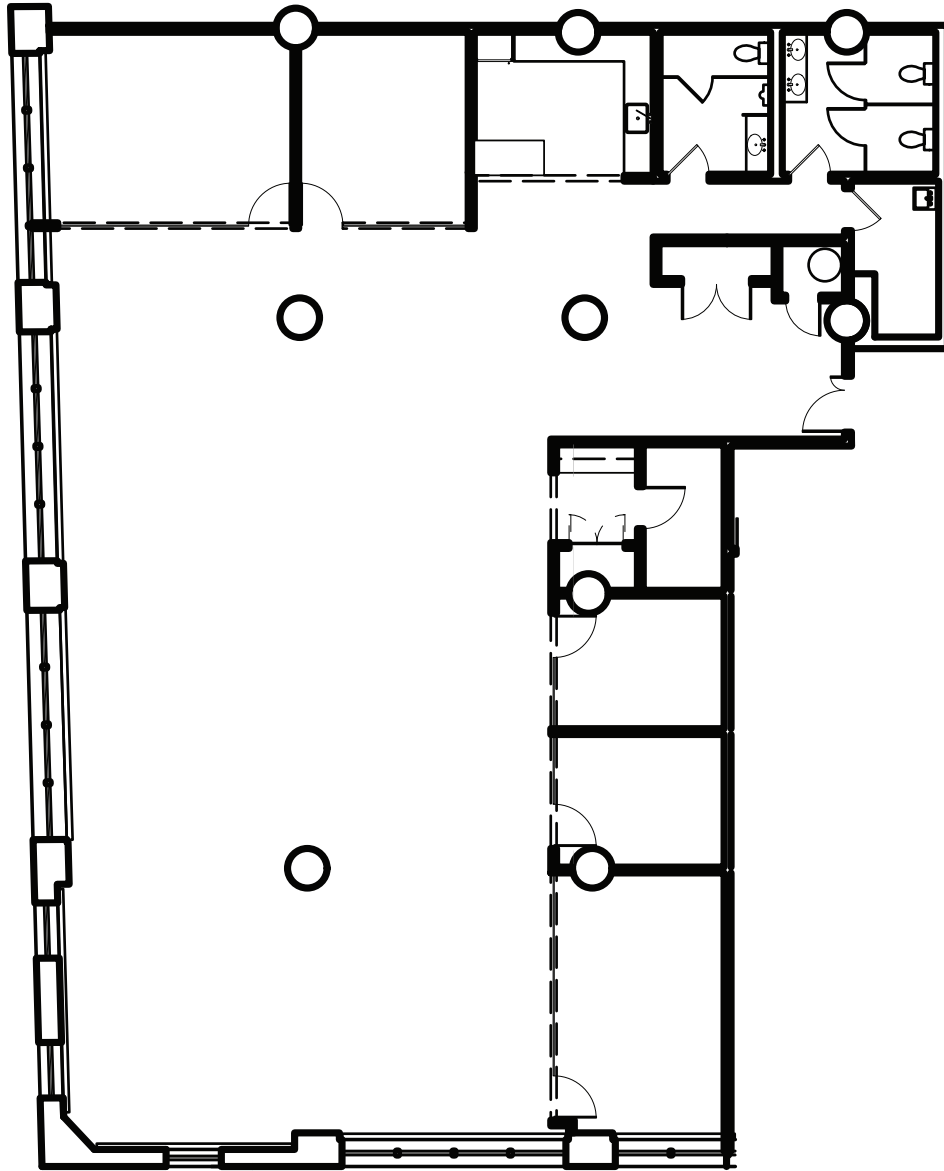

45 Main Street

Space to Work

Suite 242

Total Square Footage: 6,205 RSF