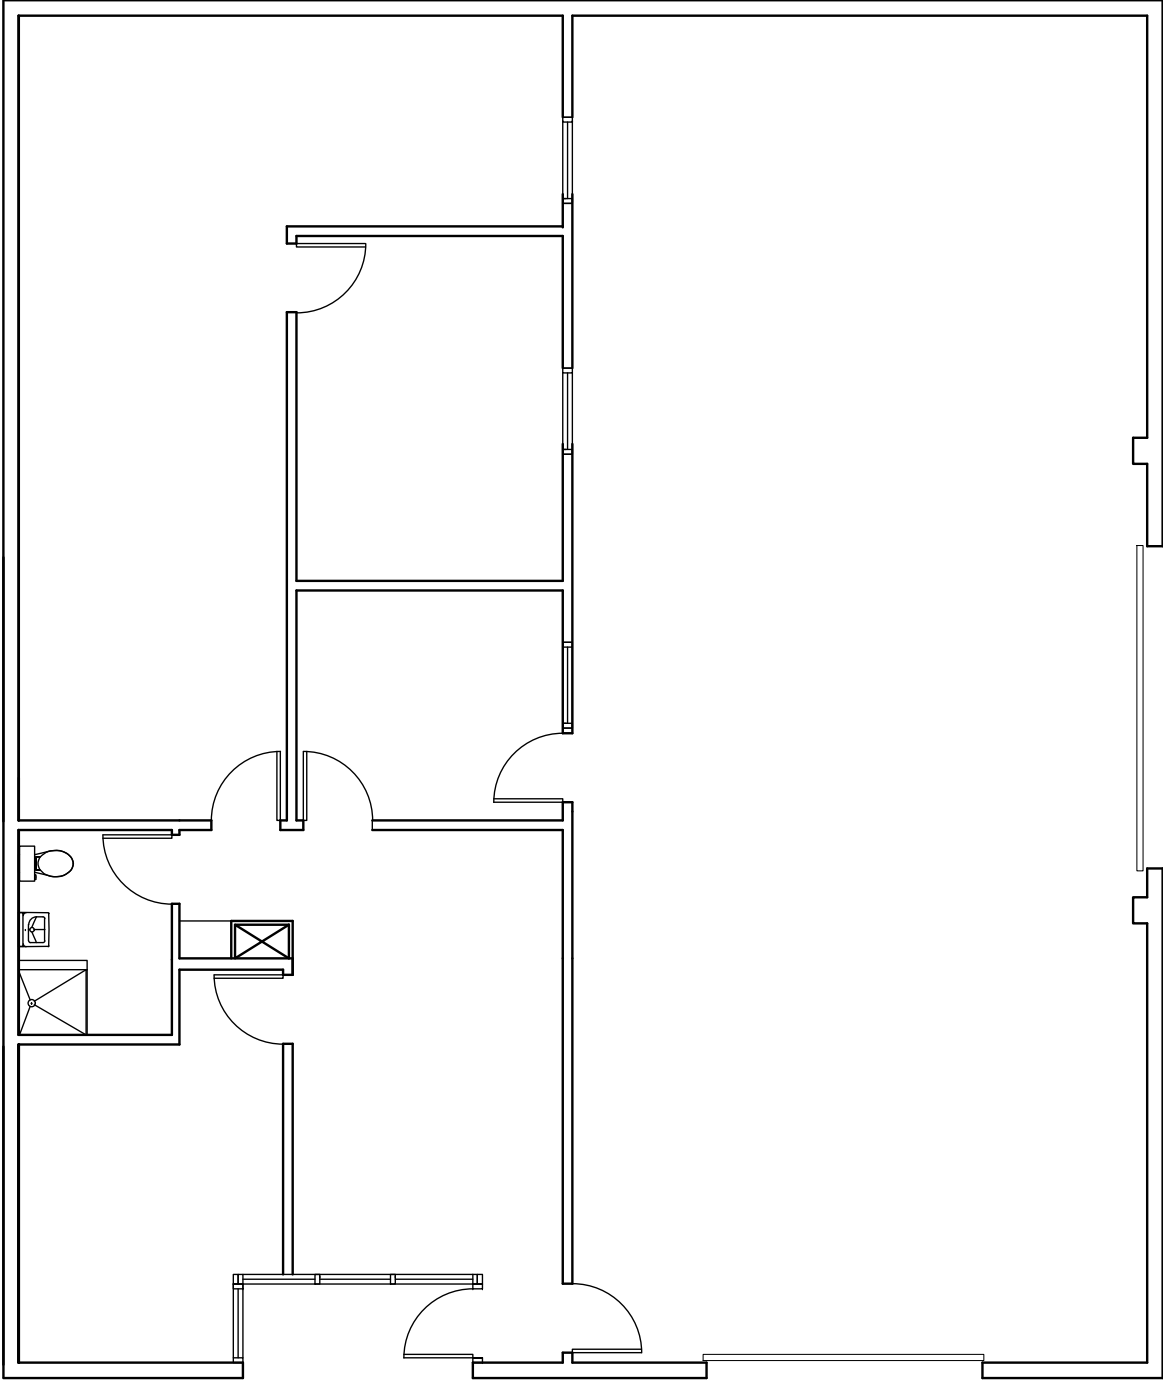

8167 Belvedere Ave, Sacramento

Suite E ±3,000 SF

JACKSON
PROPERTIES, INC.

Disclaimer: For reference only. Not to scale.