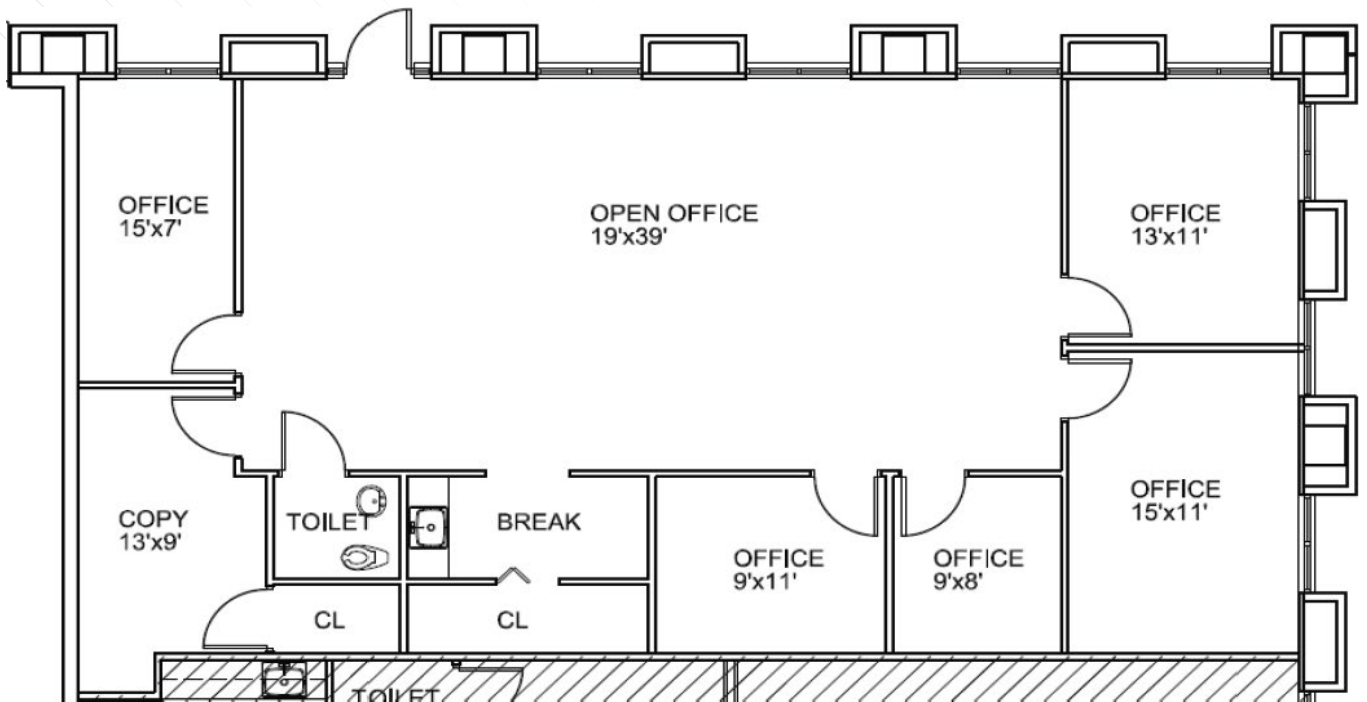

FOUNTAIN SQUARE

2650 North Military Trail
Boca Raton, Florida 33431

Suite 130 | Size 2,079 SF

Contact Us

John Criddle

Executive Vice President
+1 561 283 5176
john.criddle@cbre.com

Joseph Freitas

First Vice President
+1 561 512 8844
joe.freitas@cbre.com