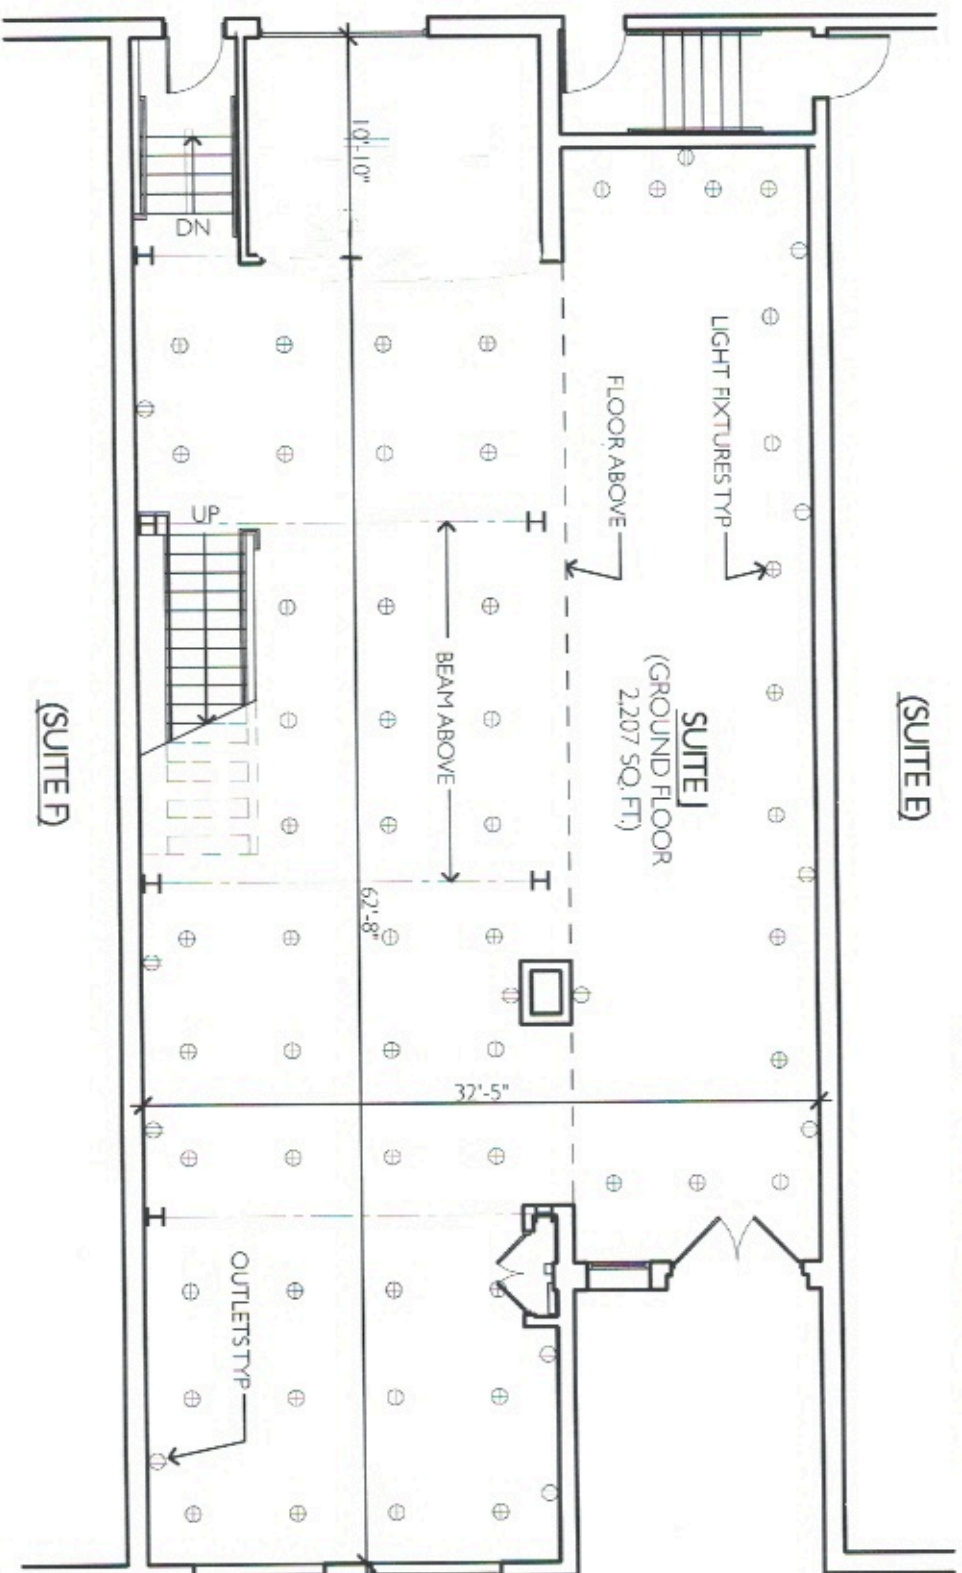

AREA CALCULATION  
 FIRST FLOOR: 2,207 SQ. FT.  
 SECOND FLOOR: 1,441 SQ. FT.  
 TOTAL AREA: 3,648 SQ. FT.

FIRST FLOOR KEY PLAN

SUITE J (FIRST FLOOR) - 111 RHODE ISLAND

AREA CALCULATION  
 FIRST FLOOR: 2,207 SQ. FT.  
 SECOND FLOOR: 1,441 SQ. FT.  
 TOTAL AREA: 3,648 SQ. FT.

1ST FLOOR KEY PLAN

SUITE J (SECOND FLOOR) - 111 RHODE ISLAND