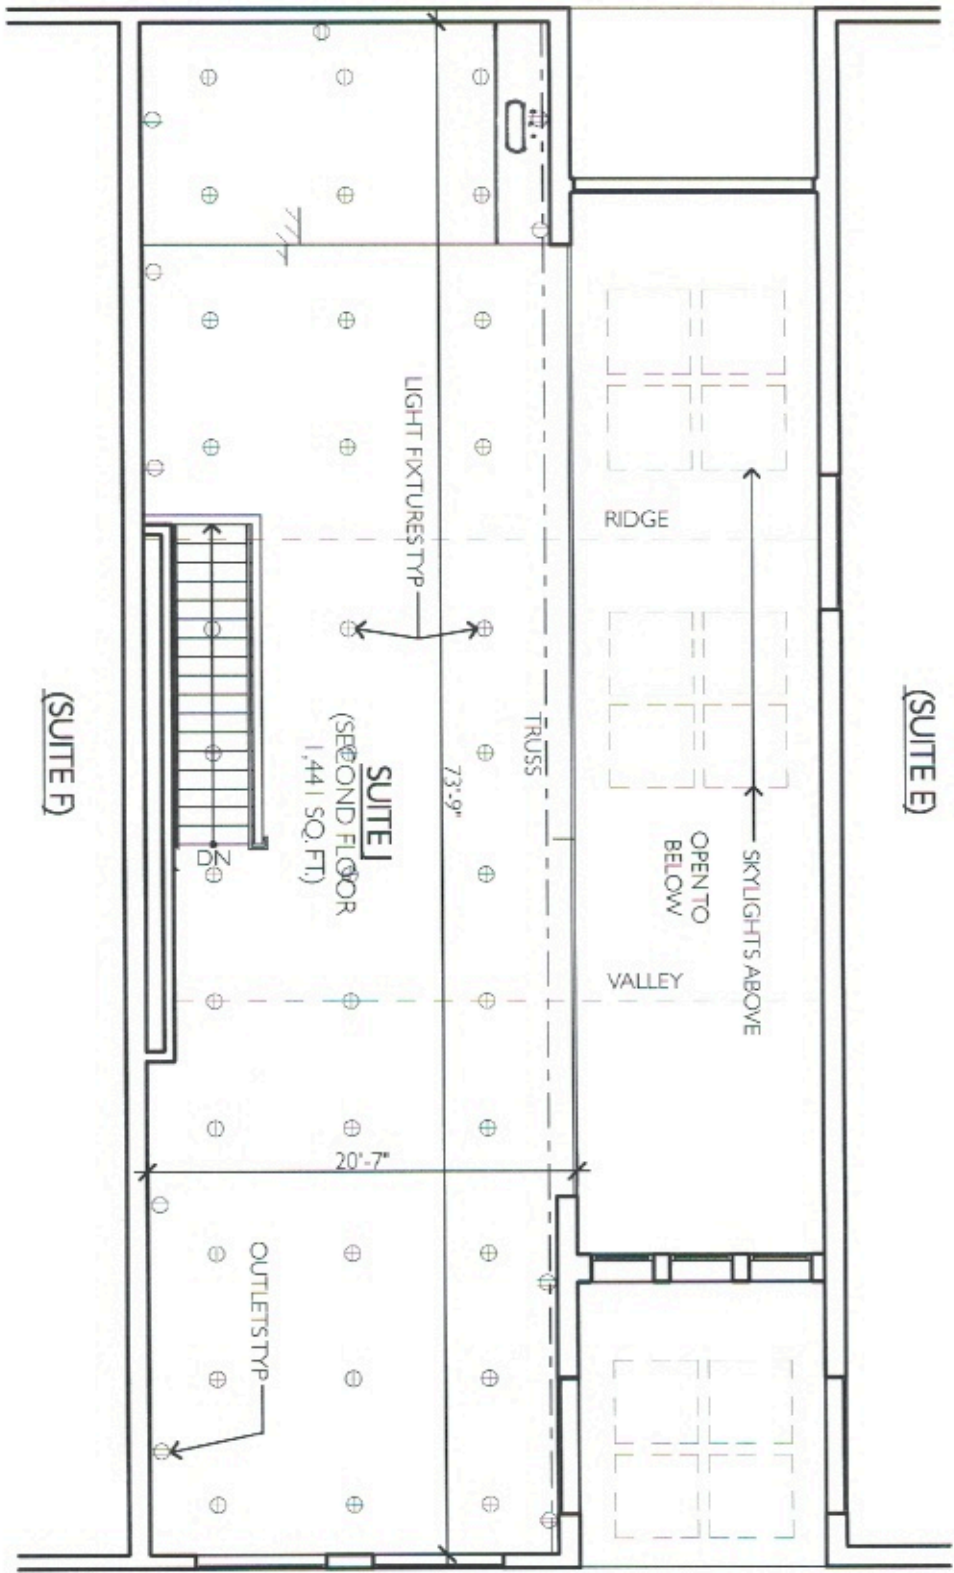

AREA CALCULATION  
 FIRST FLOOR: 2,207 SQ. FT.  
 SECOND FLOOR: 1,441 SQ. FT.  
 TOTAL AREA: 3,648 SQ. FT.

FIRST FLOOR KEY PLAN

SUITE J (FIRST FLOOR) - 111 RHODE ISLAND

AREA CALCULATION  
 FIRST FLOOR: 2,207 SQ. FT.  
 SECOND FLOOR: 1,441 SQ. FT.  
 TOTAL AREA: 3,648 SQ. FT.

1ST FLOOR KEY PLAN

SUITE J (SECOND FLOOR) - 111 RHODE ISLAND