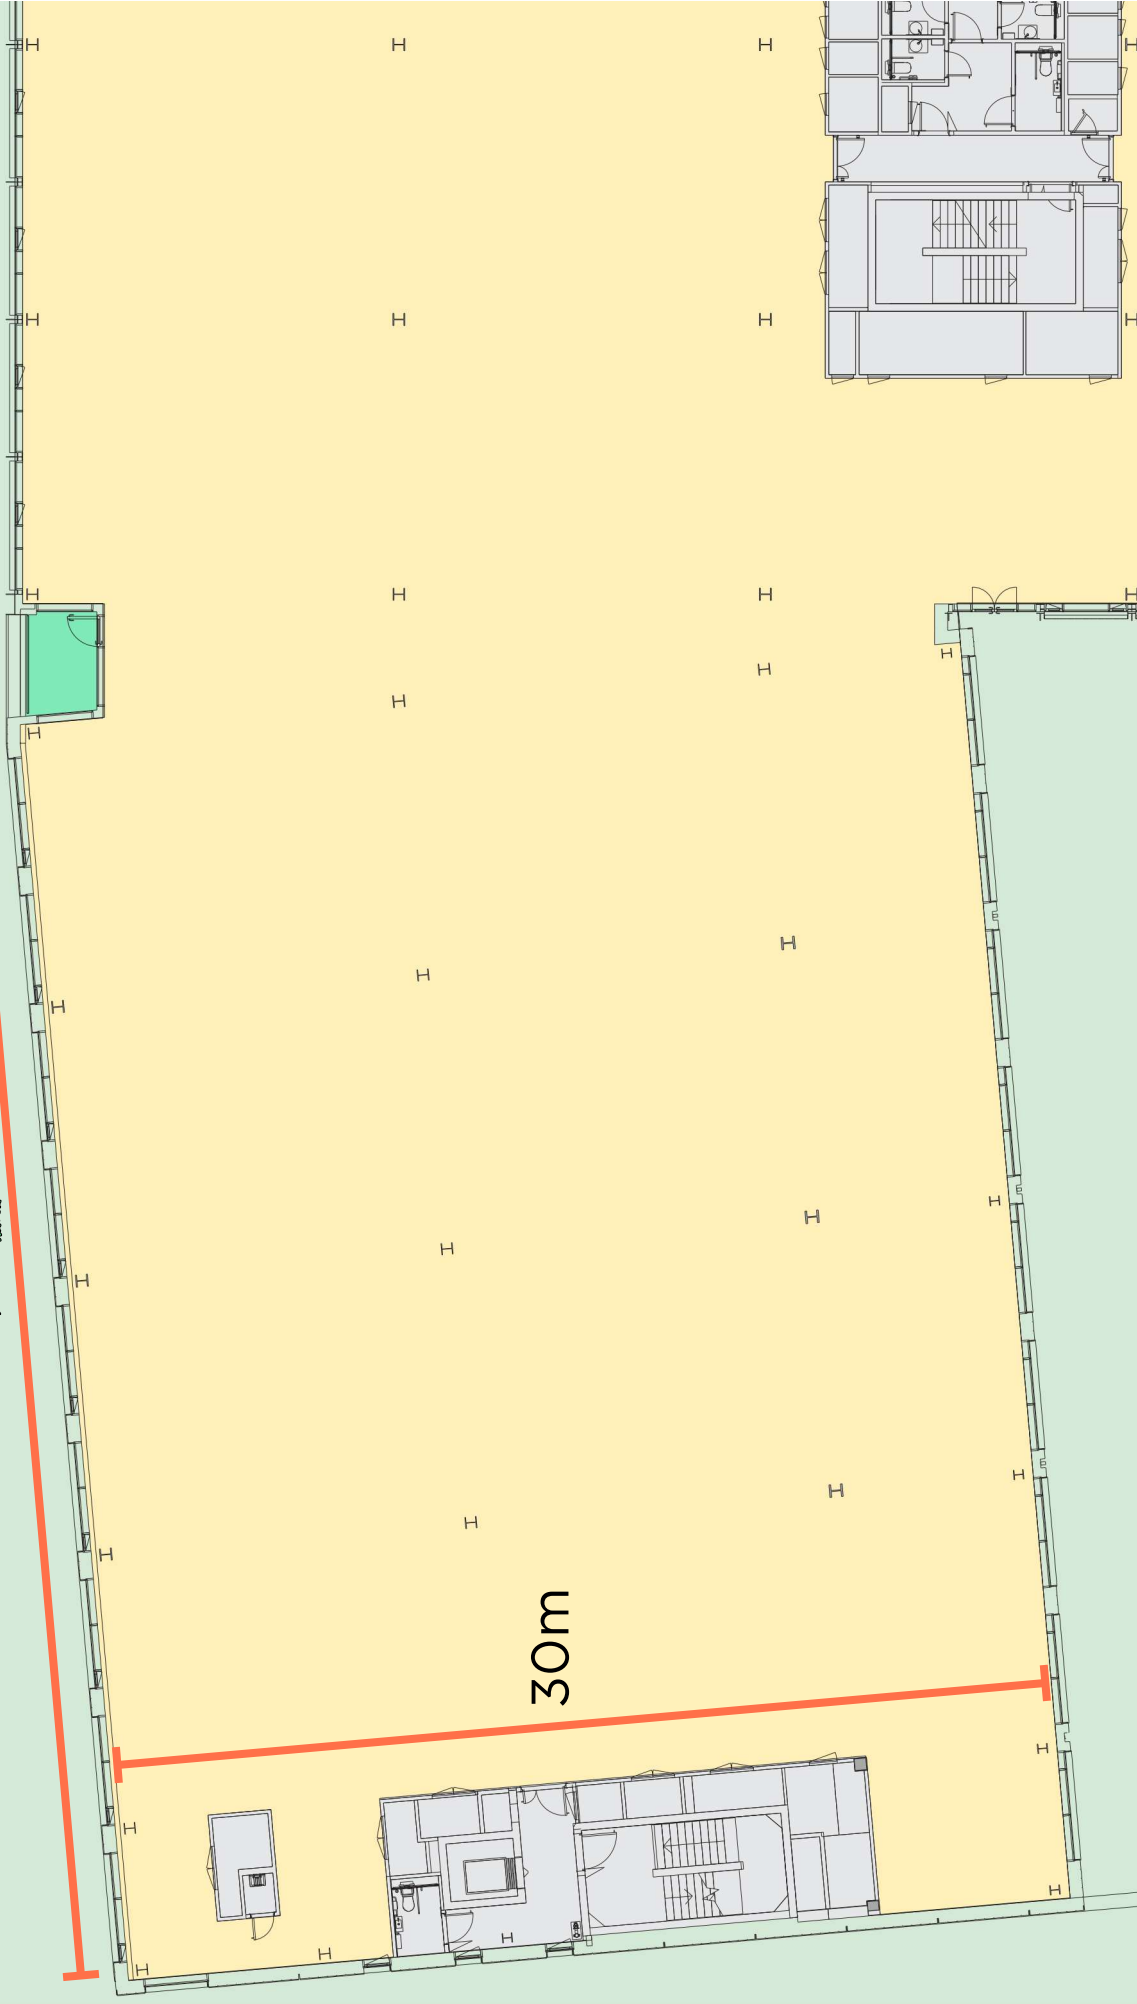

Canada Water

Specifications

A 21st Century warehouse inspired by the historic deal sheds

2,000 - 4,000 sq ft dockside terrace on every floor overlooking the new public realm

Schedule of areas

DOCK MANAGER'S COURTYARD

LEISURE CENTRE ENTRANCE

DOCK MANAGER'S COURTYARD

72m

30m

DOCK MANAGER'S COURTYARD

100m

27m

DOCK MANAGER'S COURTYARD

100m

24m

DOCK MANAGER'S COURTYARD

72m

21m