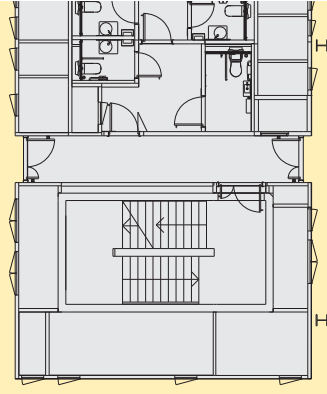

DOCK MANAGER'S COURTYARD

100m

24m