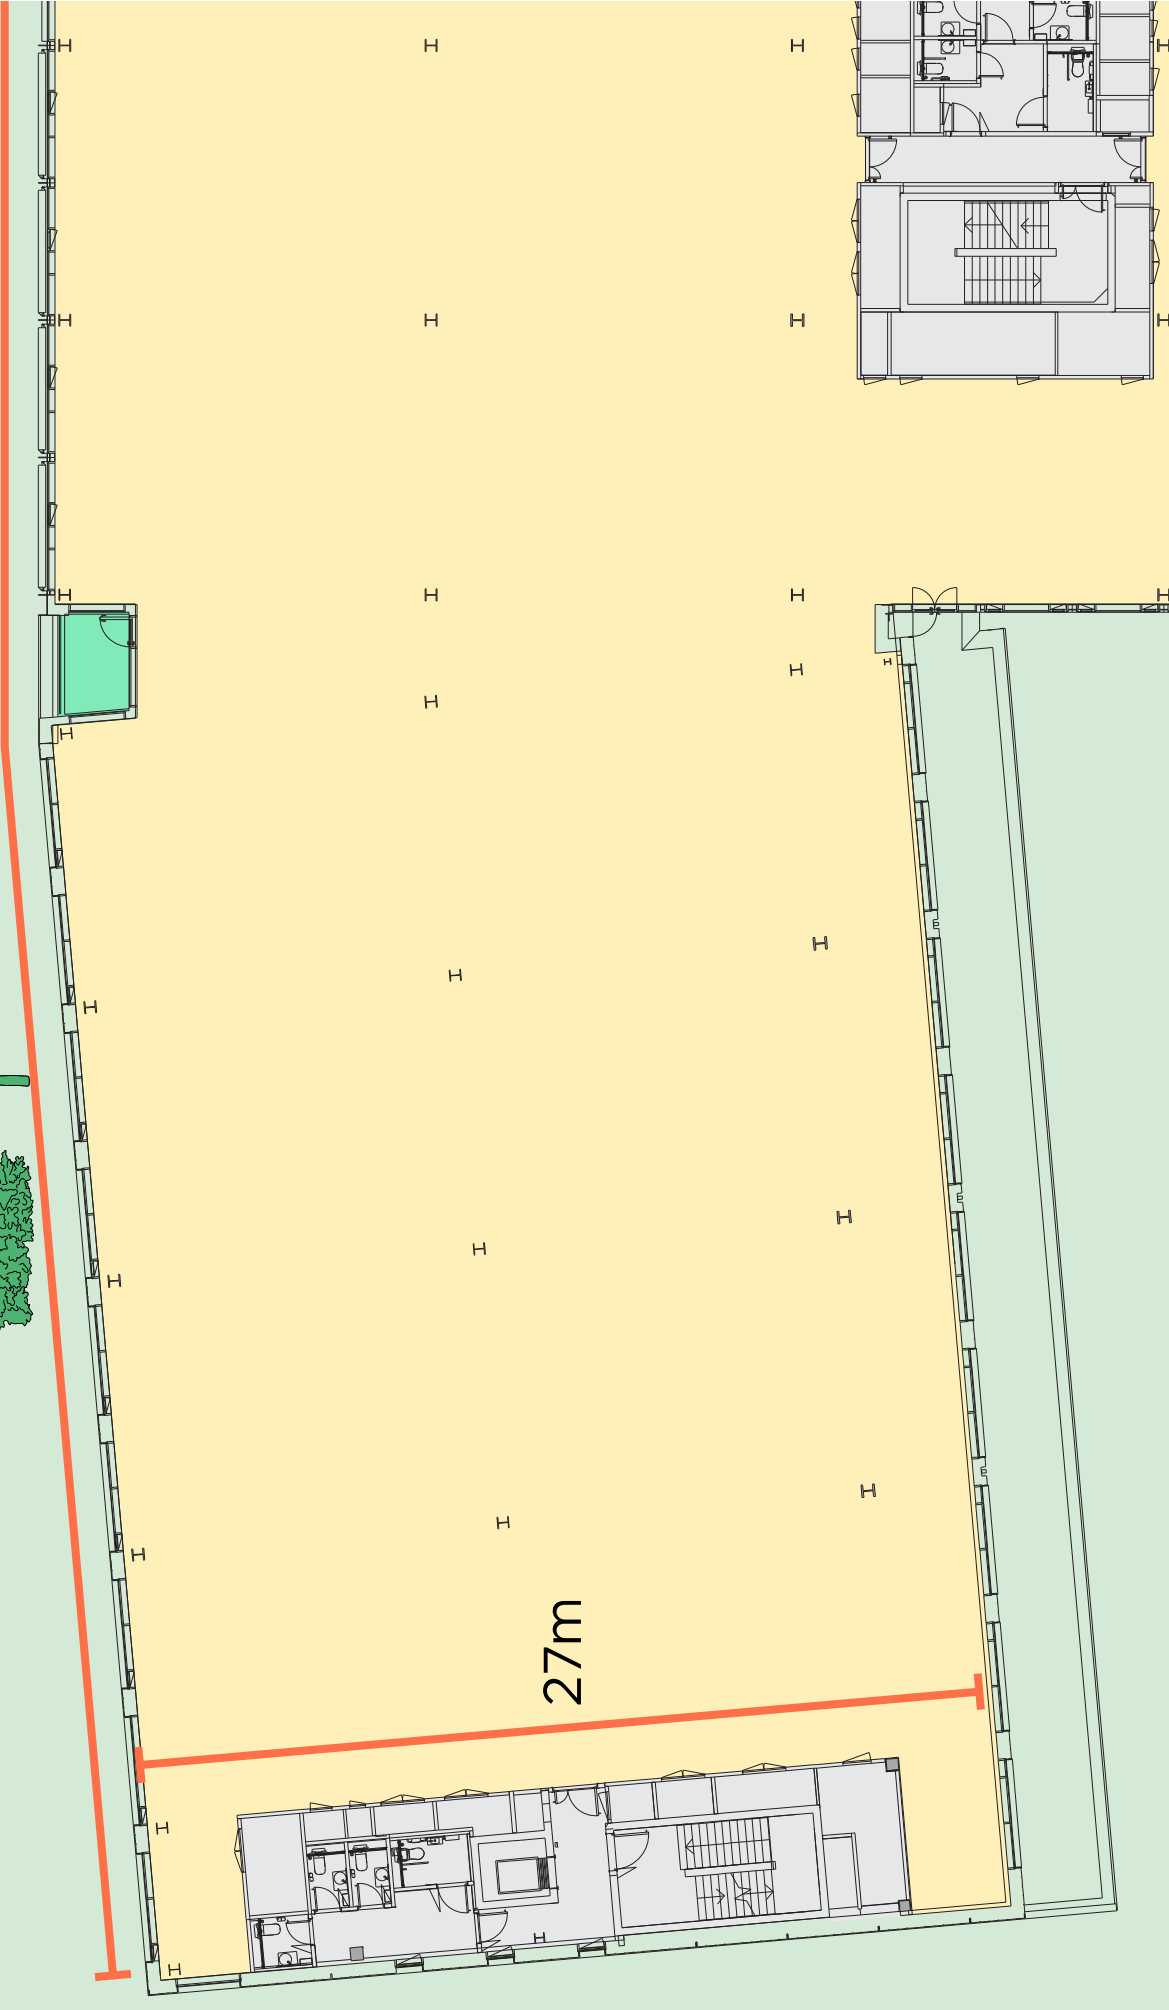

Canada Water

Specifications

A 21st Century warehouse inspired by the historic deal sheds

2,000 - 4,000 sq ft dockside terrace on every floor overlooking the new public realm

Schedule of areas

DOCK MANAGER'S COURTYARD

LEISURE CENTRE ENTRANCE

DOCK MANAGER'S COURTYARD

72m

30m

DOCK MANAGER'S COURTYARD

100m

27m

DOCK MANAGER'S COURTYARD

100m

24m

DOCK MANAGER'S COURTYARD

72m

21m