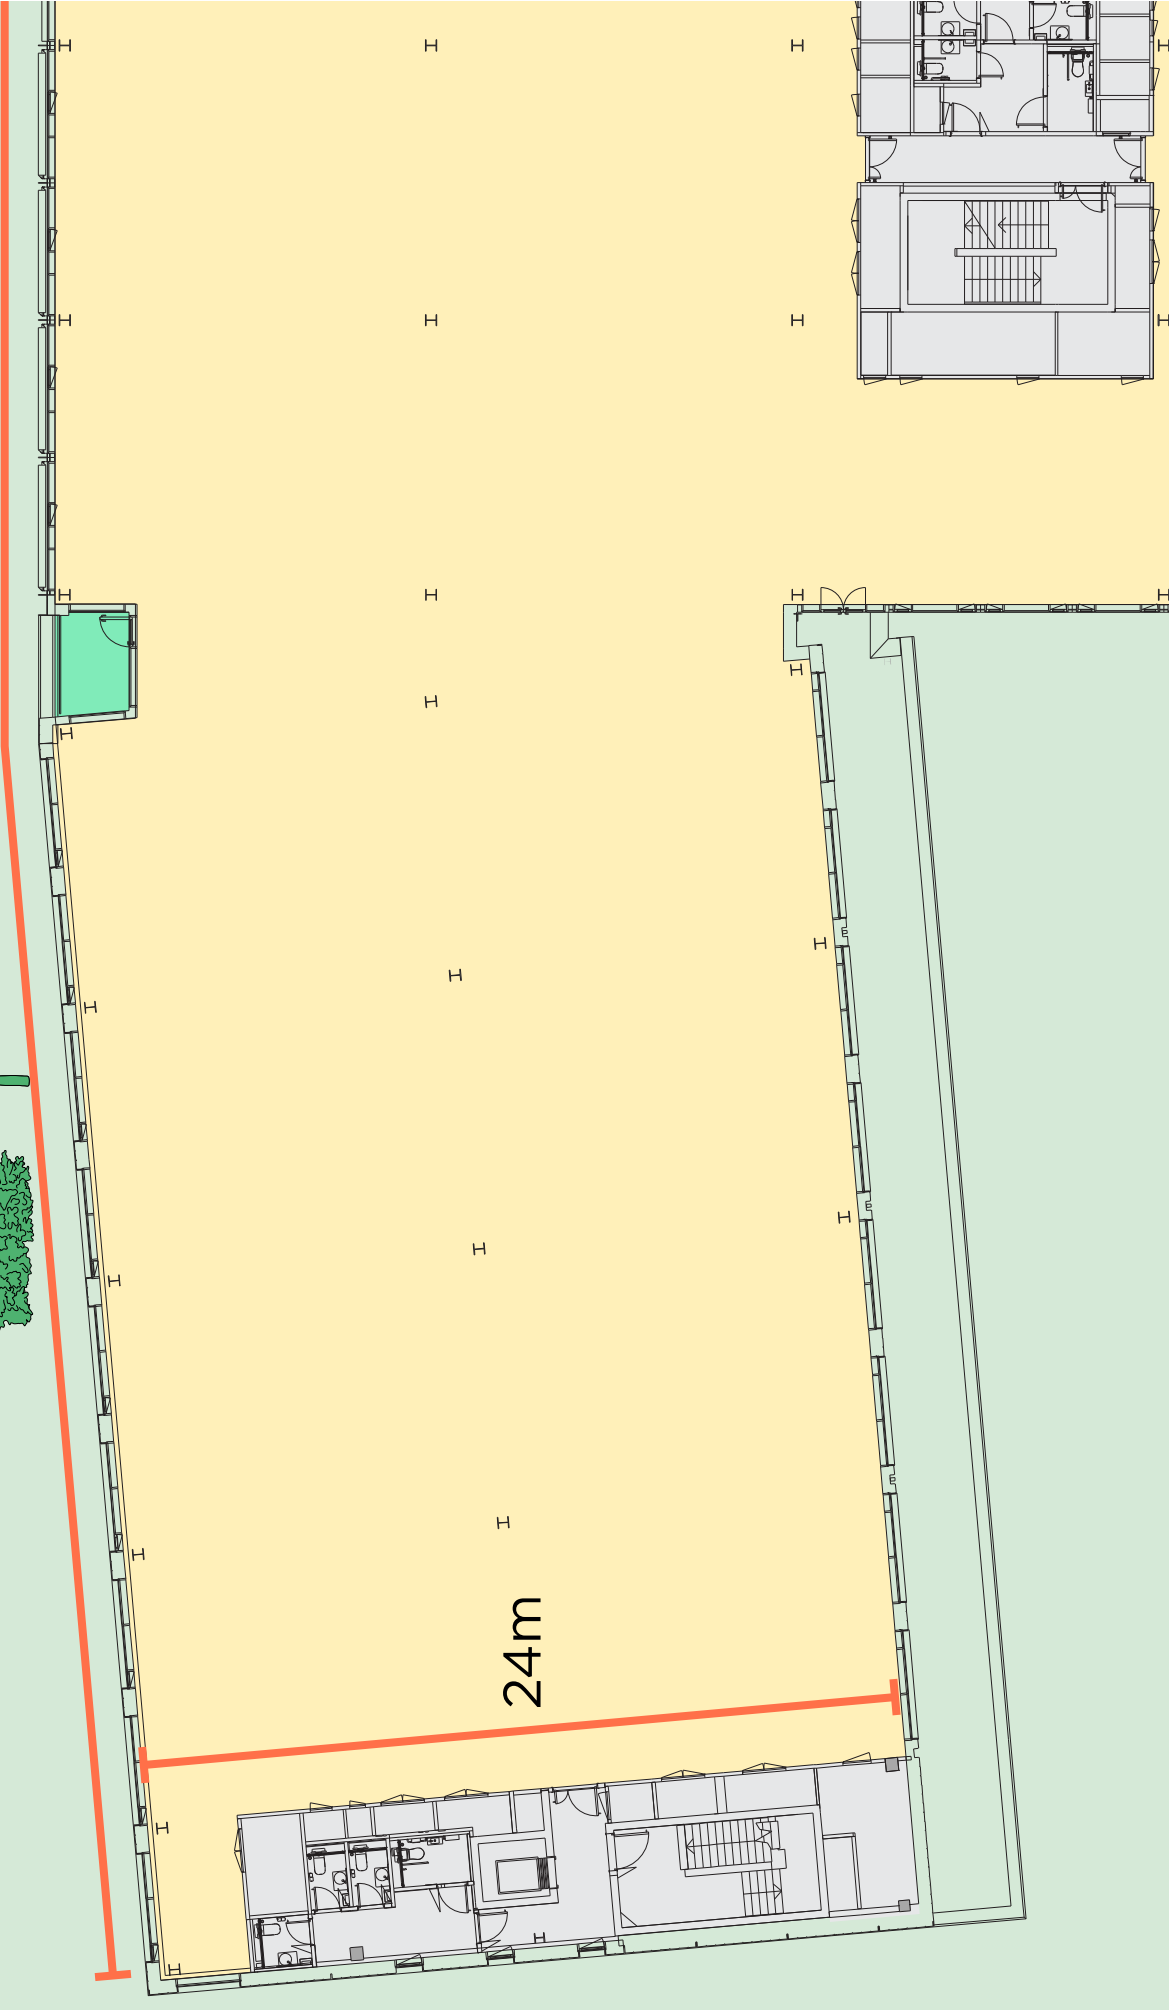

Canada Water

Specifications

A 21st Century warehouse inspired by the historic deal sheds

2,000 - 4,000 sq ft dockside terrace on every floor overlooking the new public realm

Schedule of areas

DOCK MANAGER'S COURTYARD

LEISURE CENTRE ENTRANCE

DOCK MANAGER'S COURTYARD

72m

30m

DOCK MANAGER'S COURTYARD

100m

27m

DOCK MANAGER'S COURTYARD

100m

24m

DOCK MANAGER'S COURTYARD

72m

21m