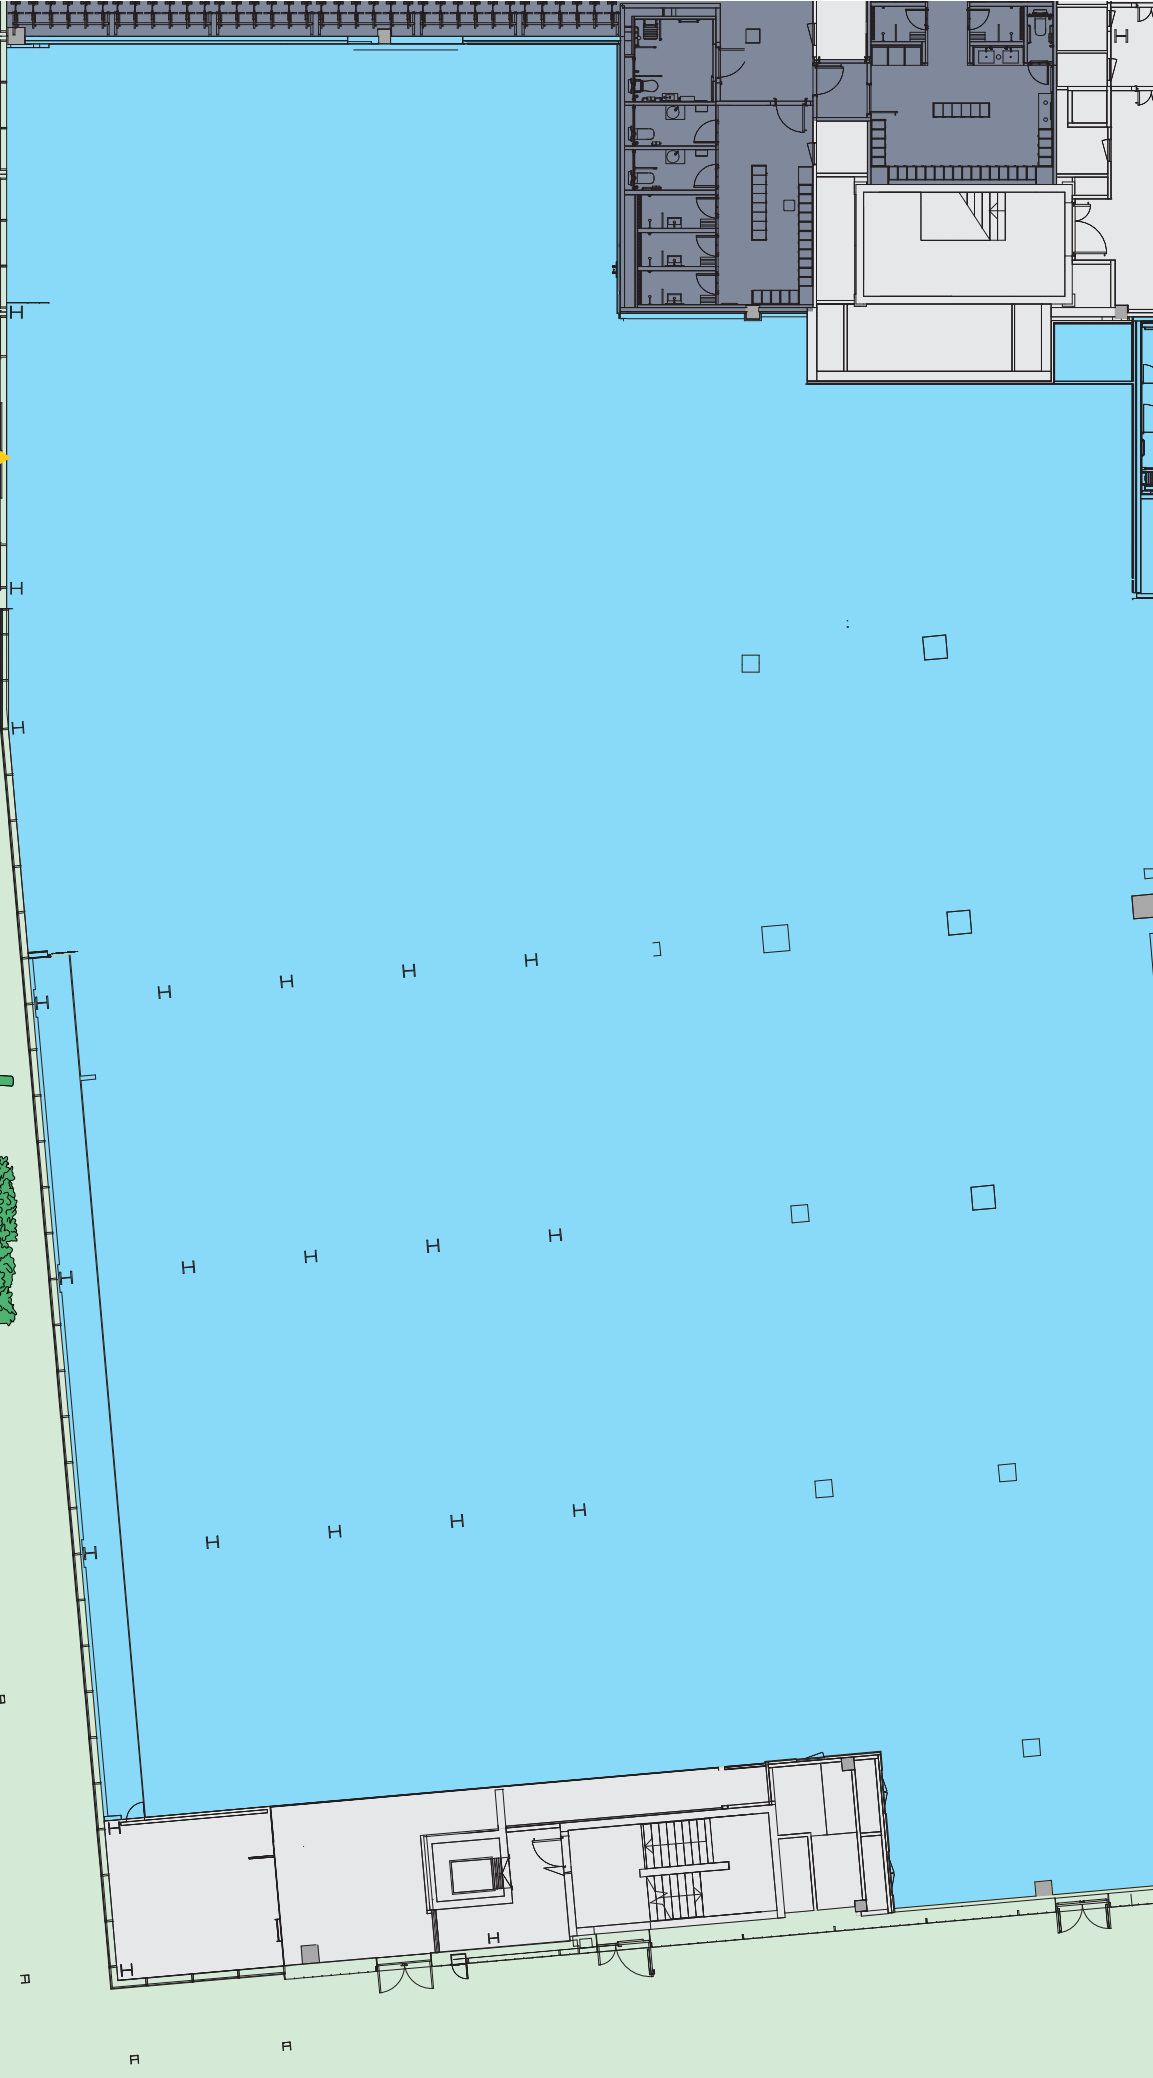

Canada Water

Specifications

A 21st Century warehouse inspired by the historic deal sheds

2,000 - 4,000 sq ft dockside terrace on every floor overlooking the new public realm

Schedule of areas

DOCK MANAGER'S COURTYARD

LEISURE CENTRE ENTRANCE

DOCK MANAGER'S COURTYARD

72m

30m

DOCK MANAGER'S COURTYARD

100m

27m

DOCK MANAGER'S COURTYARD

100m

24m

DOCK MANAGER'S COURTYARD

72m

21m