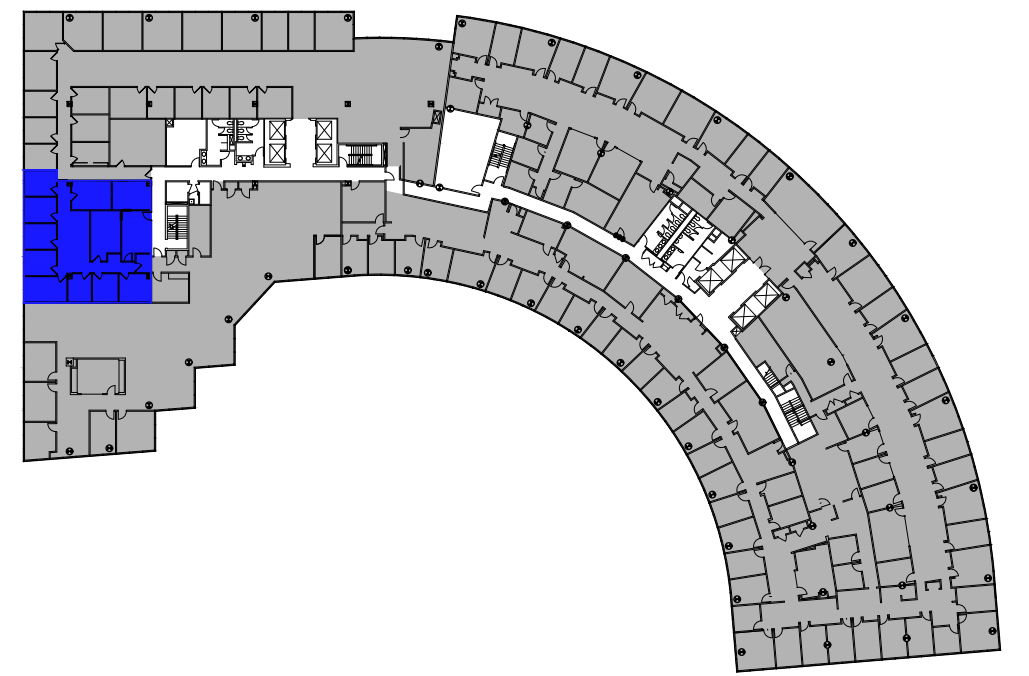

SUITE 5300  
2,692 RSF

KEY PLAN

# World Trade Center 5th Floor | Suite 5300

101 W. Main Street Norfolk, Virginia

N.T.S.

May 9th, 2025