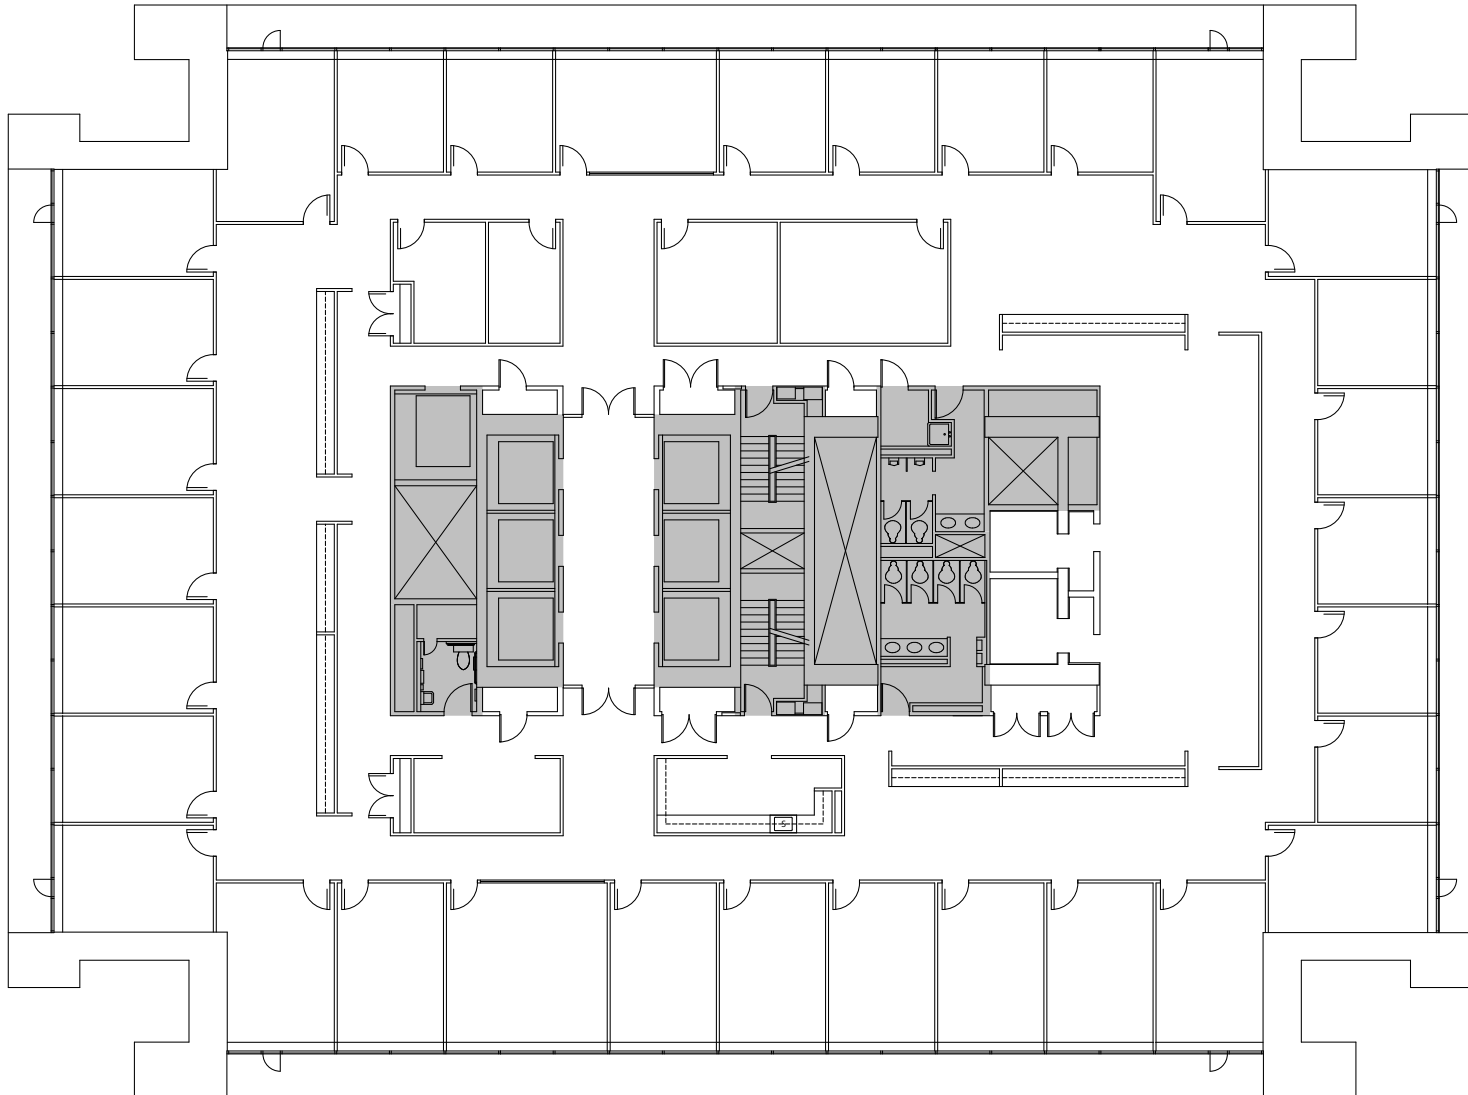

100 Light Street  
Baltimore, MD 21201

Suite 2300

15,693 RSF

# 100 LIGHT

**KEY PLAN**