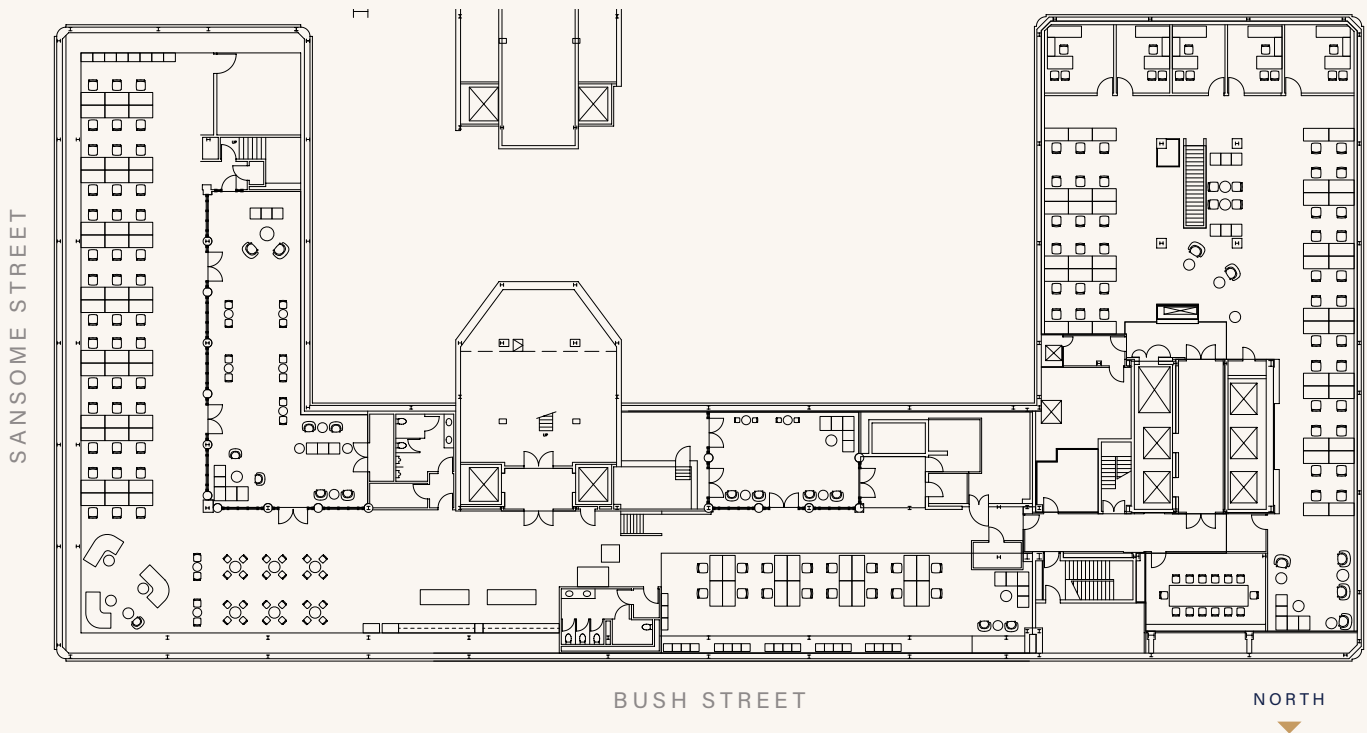

FLOOR 22

SUITE 2200

22,002 RSF

HYPOTHETICAL FLOOR PLAN

Available now

Highly creative, open space

Open ceiling

Double height ceilings in some locations

Private decks - One medium and one large

Internal building stairwell to 21st floor

Large all hands area and open kitchen

Penthouse space with nice views, skylights and private decks

100 Workstations

05 Private offices

01 Lounge/All-hands break area

01 Large conference room

01 Medium conference room

01 Private outdoor patio

01 Wellness room