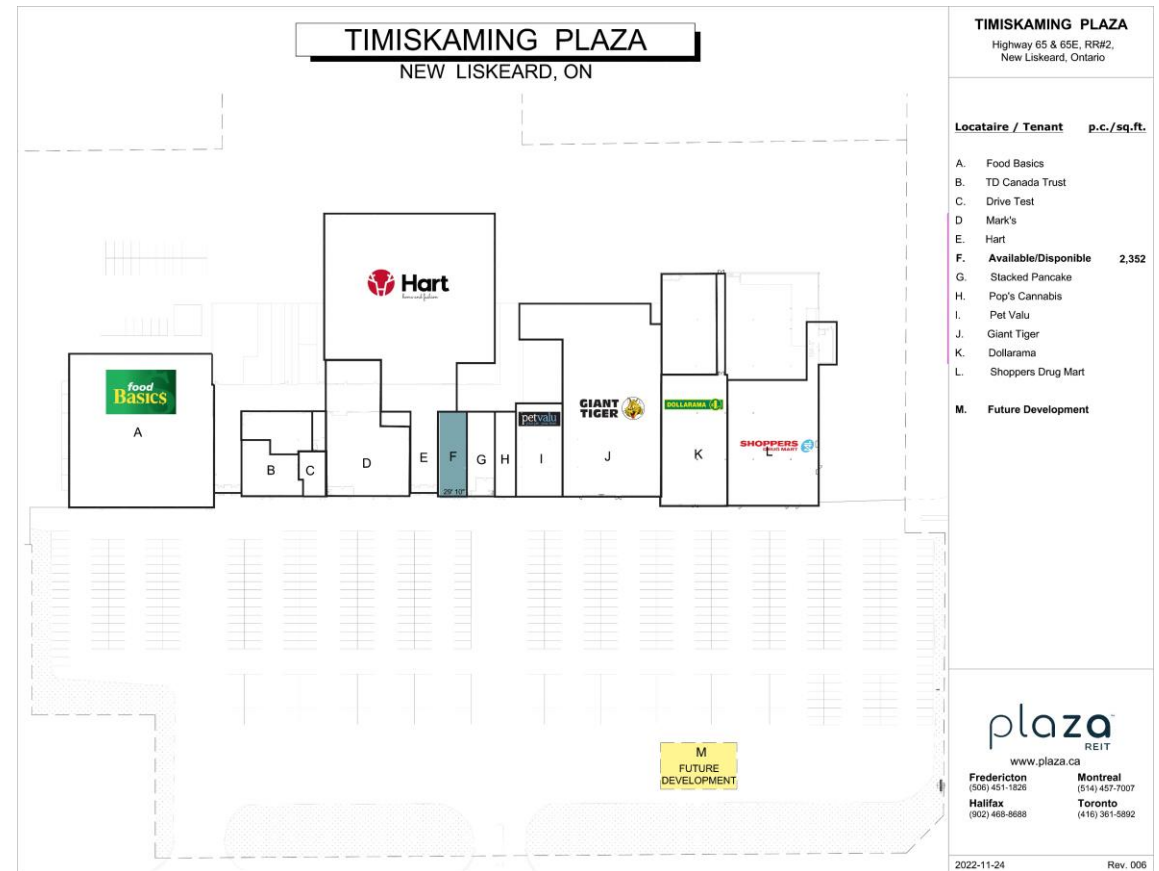

This centre has been recently redeveloped from an enclosed mall to a convenience-strip. It is anchored by Food Basics, Dollarama and Giant Tiger.

 GLA approx. 88,500 sq. ft.
  11 Stores / Services
  13,999 vehicles per day