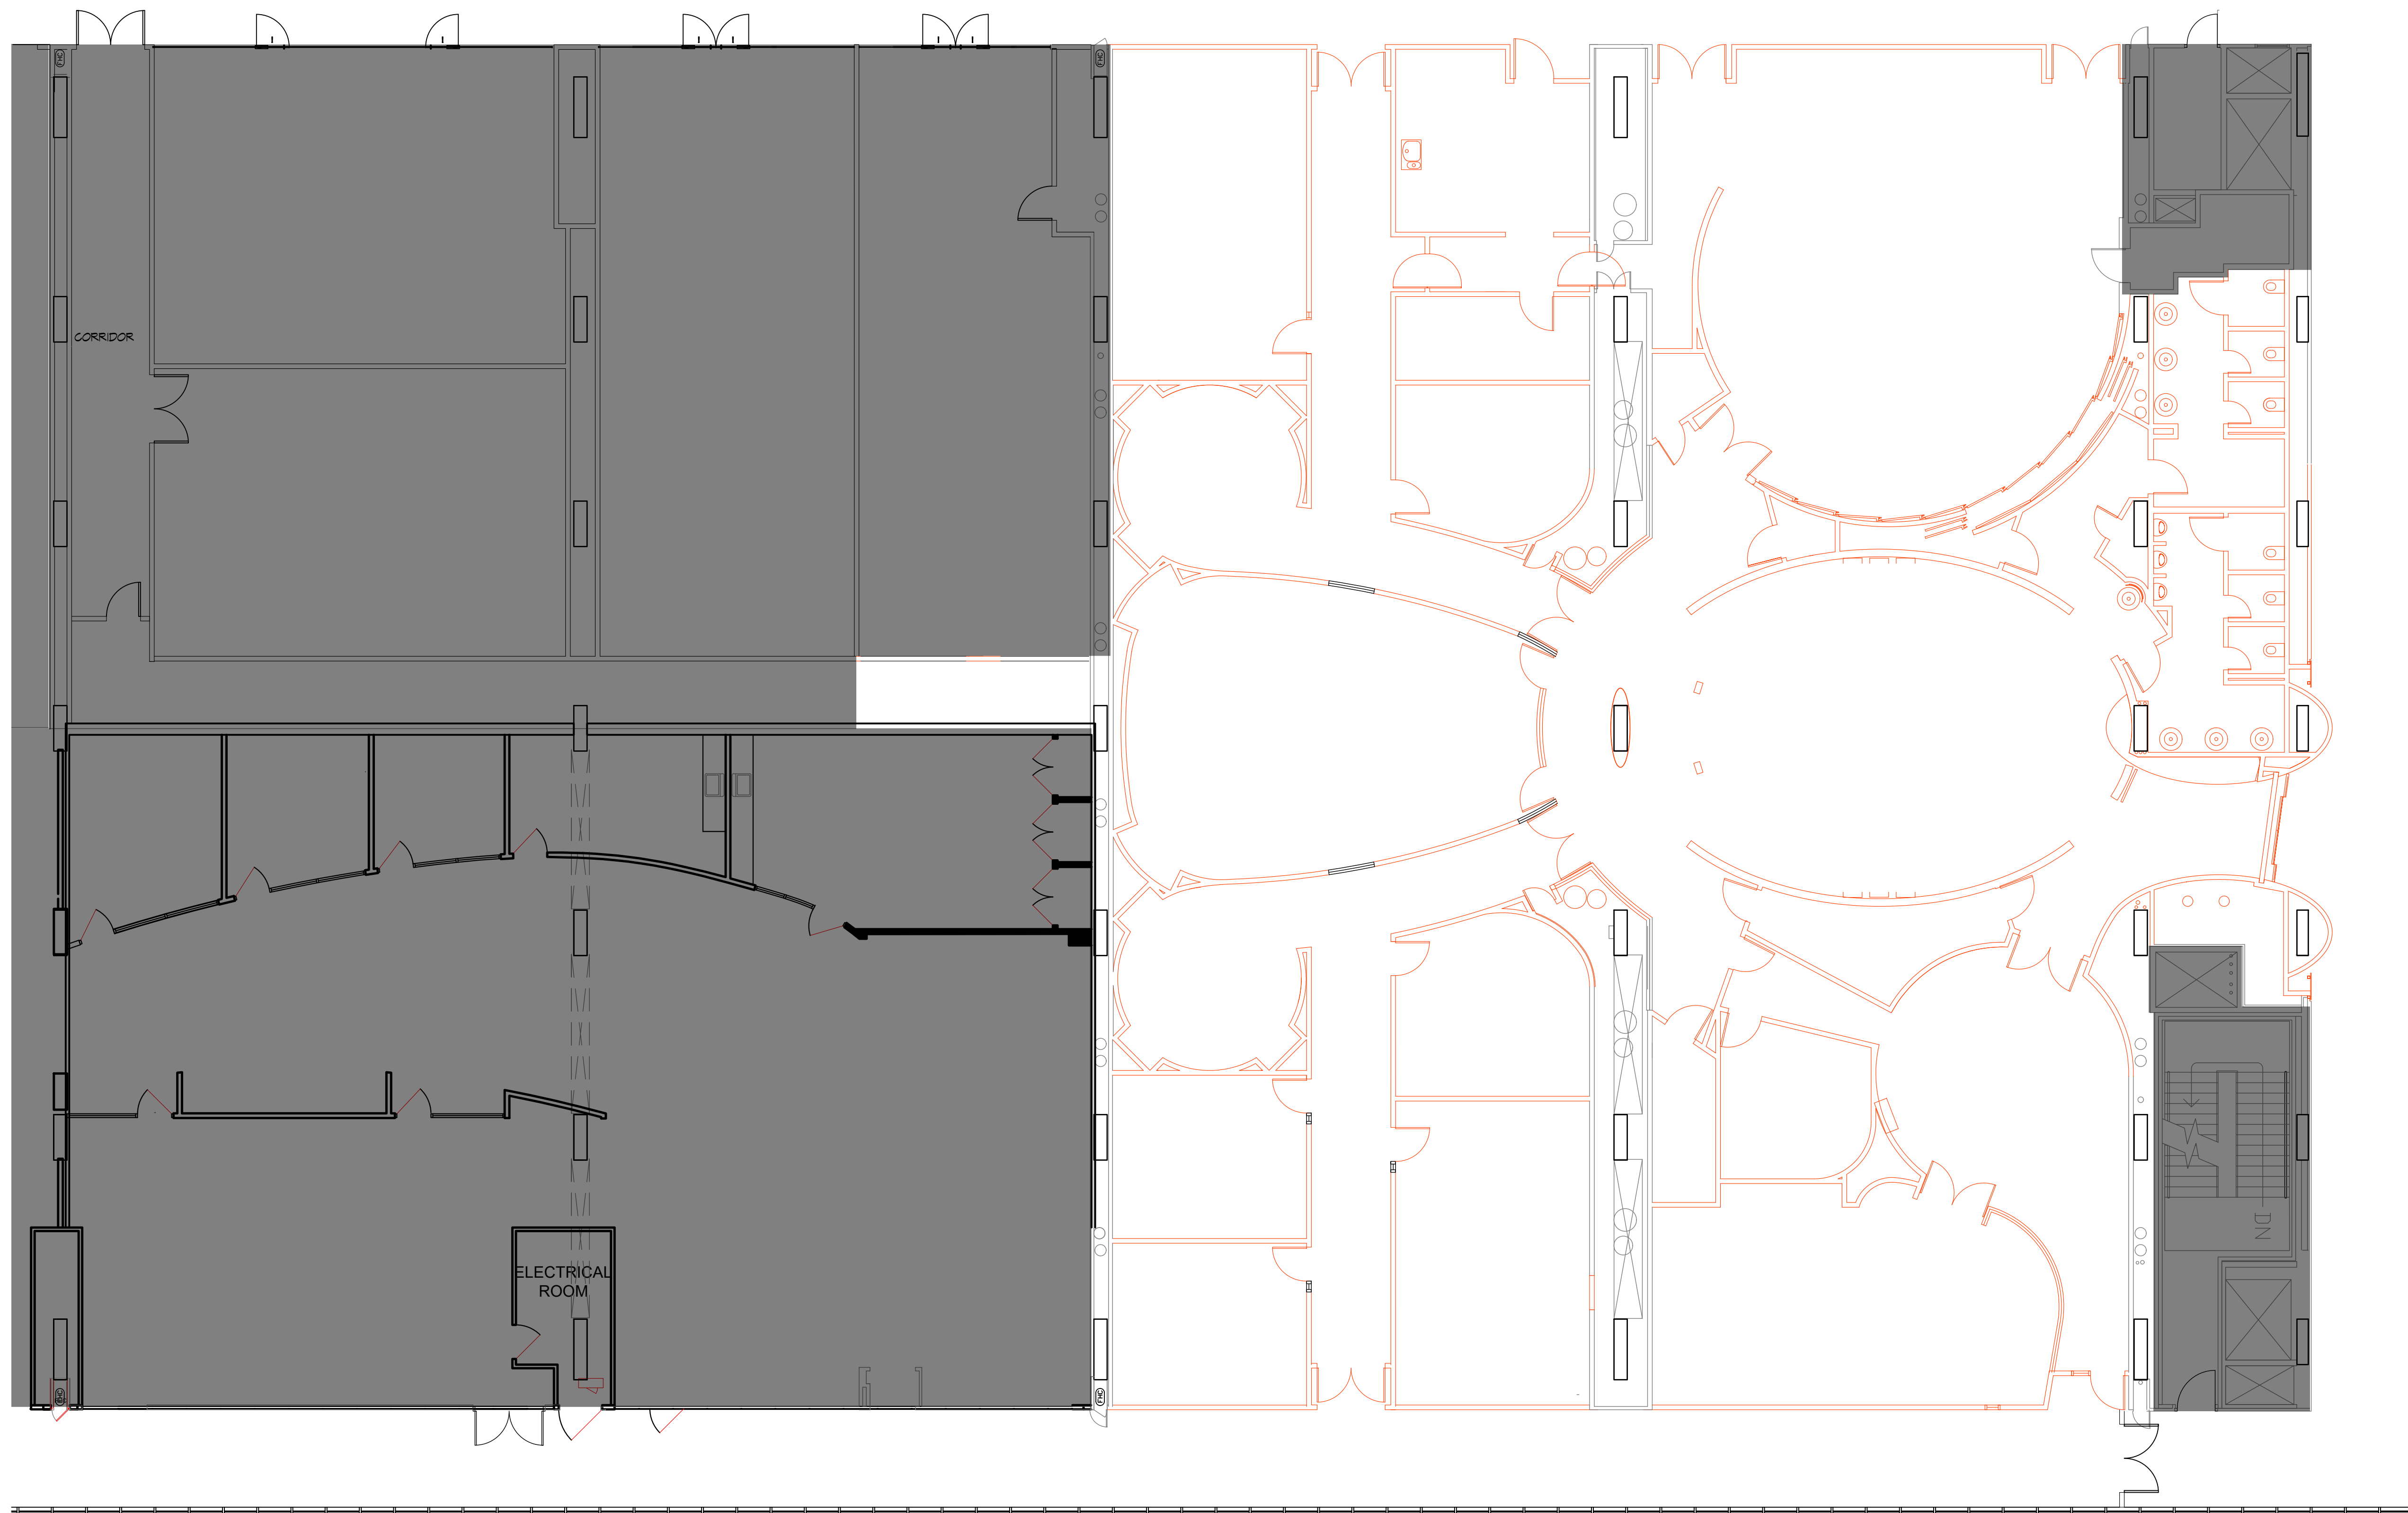

FIRST FLOOR - RETAIL SPACE PLAN
 SCALE: 1/8" = 1'-0"

INSPIRED
 BY SOMERSET DEVELOPMENT

BELL WORKS FIRST FLOOR
 101 CRAWFORDS CORNER RD, HOLMDEL, NJ

Rotwein+Blake
 16 Microlab Road, Suite B Livingston, NJ 07039
 PH: 973.740.9755 FAX: 973.740.9766
 www.rb-arch.com E-Mail :email@rb-arch.com

FIRST FLOOR - RETAIL DEMOLITION PLAN
 SCALE: 1/8" = 1'-0"

INSPIRED
 BY SOMERSET DEVELOPMENT

BELL WORKS FIRST FLOOR
 101 CRAWFORDS CORNER RD, HOLMDEL, NJ

Rotwein+Blake
 16 Microlab Road, Suite B Livingston, NJ 07039
 PH: 973.740.9755 FAX: 973.740.9766
 www.rb-arch.com E-Mail: email@rb-arch.com