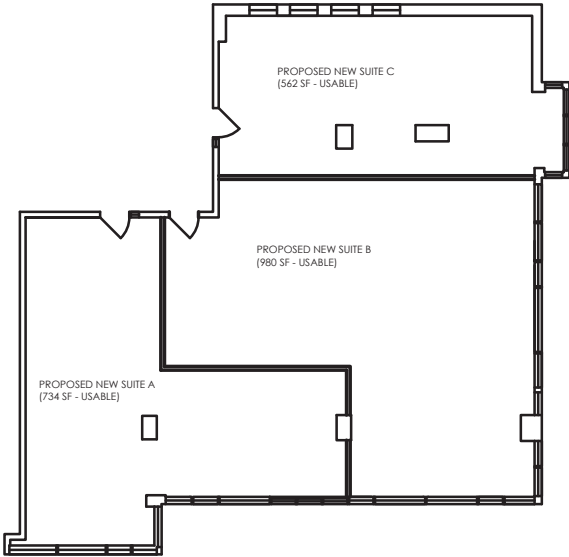

# Unit 207: Demising Options 1, 2, 3

1 DEMISING OPTION 1  
Scale: 3/16" = 1'-0"

2 DEMISING OPTION 2  
Scale: 3/16" = 1'-0"

3 DEMISING OPTION 3  
Scale: 3/16" = 1'-0"

E. & O.E.: The information contained herein was obtained from sources which we deem reliable, and while thought to be correct, is not guaranteed by Warrington PCI Management.