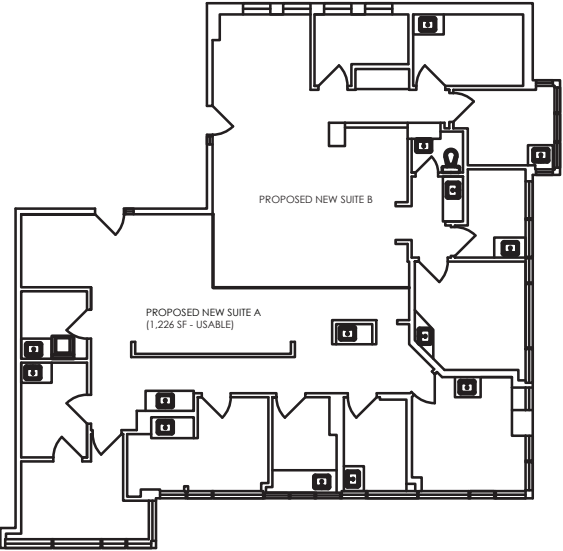

# Unit 207: Demising Options 1, 2, 3

1 DEMISING OPTION 1  
Scale: 3/16" = 1'-0"

2 DEMISING OPTION 2  
Scale: 3/16" = 1'-0"

3 DEMISING OPTION 3  
Scale: 3/16" = 1'-0"

E. & O.E.: The information contained herein was obtained from sources which we deem reliable, and while thought to be correct, is not guaranteed by Warrington PCI Management.