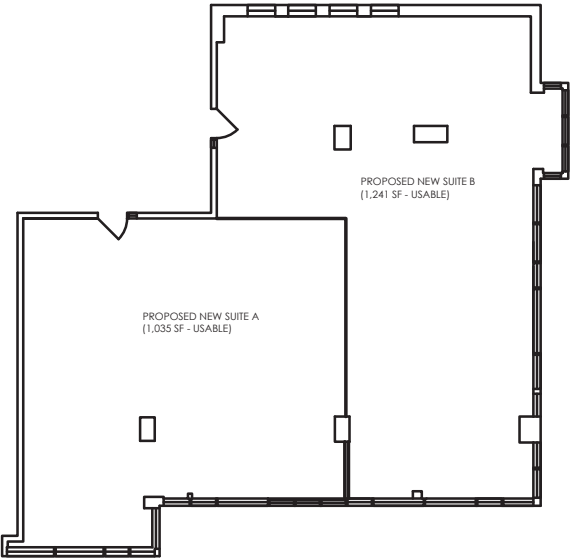

# Unit 207: Demising Options 1, 2, 3

1 DEMISING OPTION 1  
Scale: 3/16" = 1'-0"

2 DEMISING OPTION 2  
Scale: 3/16" = 1'-0"

3 DEMISING OPTION 3  
Scale: 3/16" = 1'-0"

E. & O.E.: The information contained herein was obtained from sources which we deem reliable, and while thought to be correct, is not guaranteed by Warrington PCI Management.