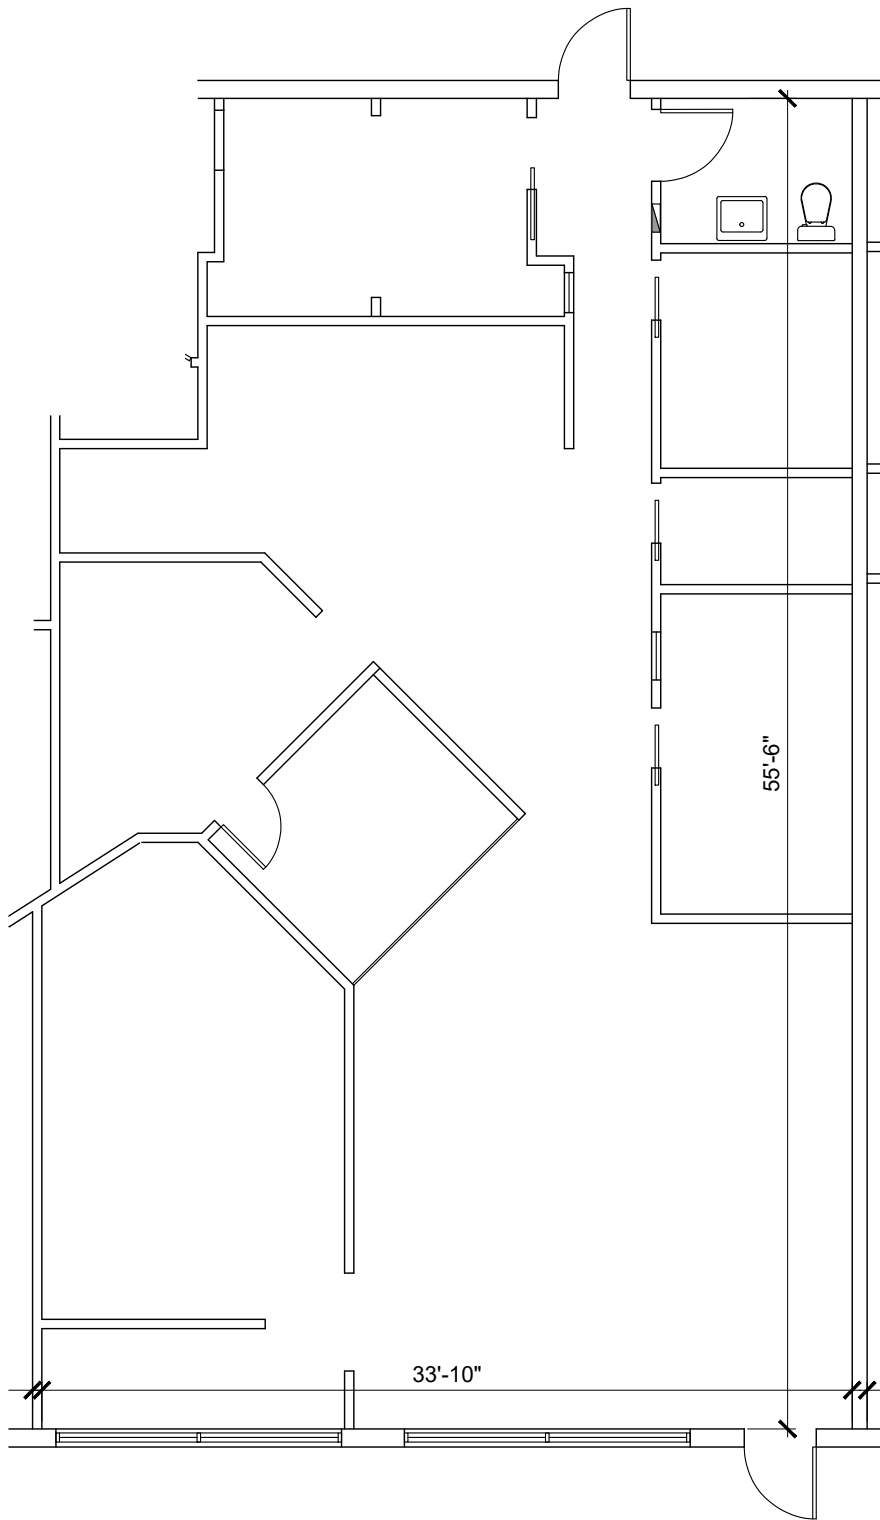

SHEET NUMBER:

LOD

3,203 TOTAL SF
ANSI/BOMA Z65. 5-2020

940 Clearwater-Largo Road
Suite 3
Largo, Florida

PROJECT NUMBER:

DATE:

4/22/2025

SCALE:

Not To Scale

SHEET TITLE

Lease Outline Drawing

SHEET NUMBER:

1,147 TOTAL SF
ANSI/BOMA Z65. 5-2020

LOD

940 Clearwater-Largo Road
 Suite 4
 Largo, Florida

PROJECT NUMBER:
 DATE: 4/22/2025
 SCALE: Not To Scale
 SHEET TITLE: Lease Outline Drawing
 SHEET NUMBER:

1,829 TOTAL SF
 ANSI/BOMA Z65. 5-2020

LOD

1,603 TOTAL SF
ANSI/BOMA Z65. 5-2020

DimensionsLAB

as-builts
space planning
BOMA analysis
interior finishes
leasing plans

727 729 1559
www.dimensions-LAB.com

940 Clearwater-Largo Road
Suite 5
Largo, Florida

PROJECT NUMBER:

DATE:

4/22/2025

SCALE:

Not To Scale

SHEET TITLE

Lease Outline Drawing

SHEET NUMBER: