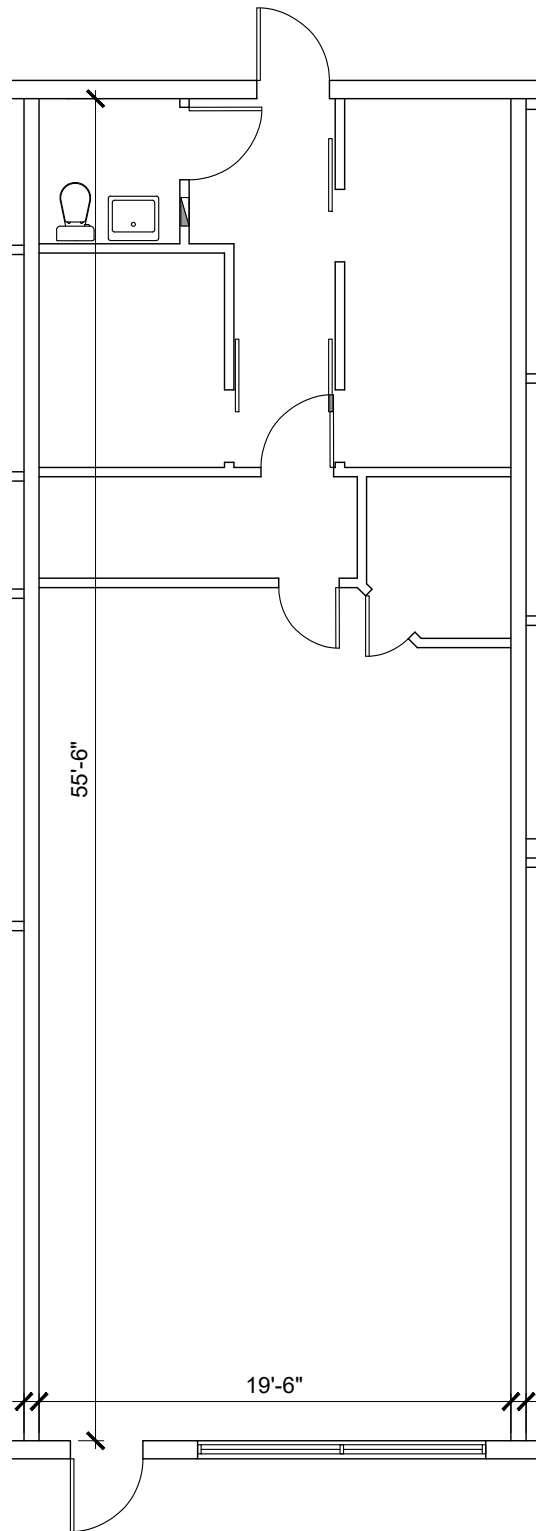

SHEET NUMBER:

LOD

3,203 TOTAL SF
ANSI/BOMA Z65. 5-2020

940 Clearwater-Largo Road
Suite 3
Largo, Florida

PROJECT NUMBER:

DATE:

4/22/2025

SCALE:

Not To Scale

SHEET TITLE

Lease Outline Drawing

SHEET NUMBER:

1,147 TOTAL SF
ANSI/BOMA Z65. 5-2020

LOD

940 Clearwater-Largo Road
 Suite 4
 Largo, Florida

PROJECT NUMBER:
 DATE: 4/22/2025
 SCALE: Not To Scale
 SHEET TITLE: Lease Outline Drawing
 SHEET NUMBER: