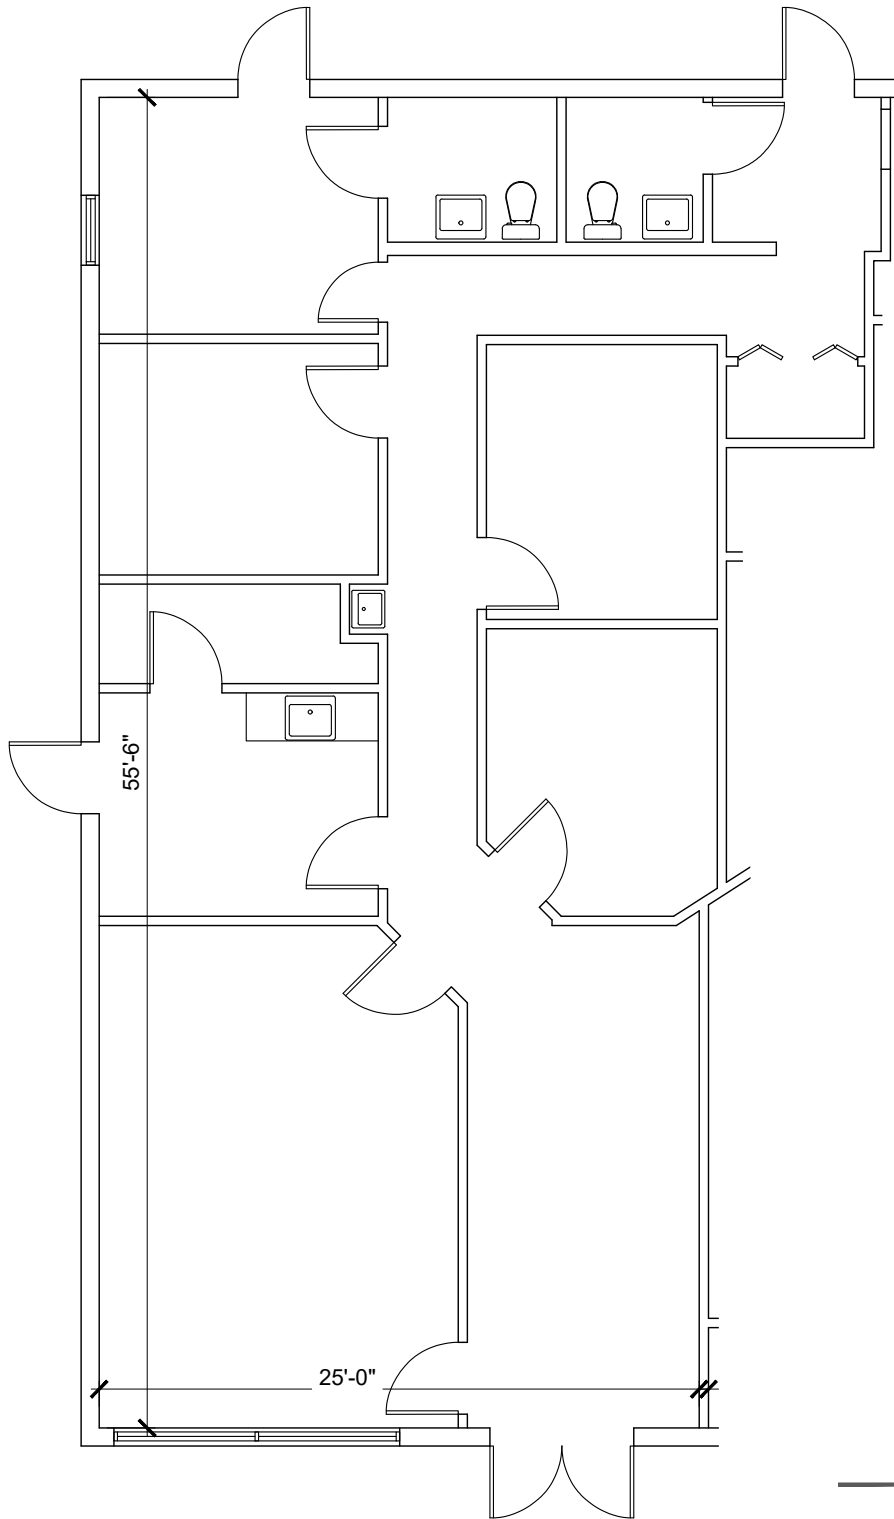

SHEET NUMBER:

LOD

3,203 TOTAL SF
ANSI/BOMA Z65. 5-2020

940 Clearwater-Largo Road
Suite 3
Largo, Florida

PROJECT NUMBER:

DATE:

4/22/2025

SCALE:

Not To Scale

SHEET TITLE

Lease Outline Drawing

SHEET NUMBER:

1,147 TOTAL SF
ANSI/BOMA Z65. 5-2020

LOD

940 Clearwater-Largo Road
 Suite 4
 Largo, Florida

PROJECT NUMBER:
 DATE: 4/22/2025
 SCALE: Not To Scale
 SHEET TITLE: Lease Outline Drawing
 SHEET NUMBER:

1,829 TOTAL SF
 ANSI/BOMA Z65. 5-2020

LOD

1,603 TOTAL SF
ANSI/BOMA Z65. 5-2020

DimensionsLAB

as-builts
space planning
BOMA analysis
interior finishes
leasing plans

727 729 1559
www.dimensions-LAB.com

940 Clearwater-Largo Road
Suite 5
Largo, Florida

PROJECT NUMBER:

DATE:

4/22/2025

SCALE:

Not To Scale

SHEET TITLE

Lease Outline Drawing

SHEET NUMBER: