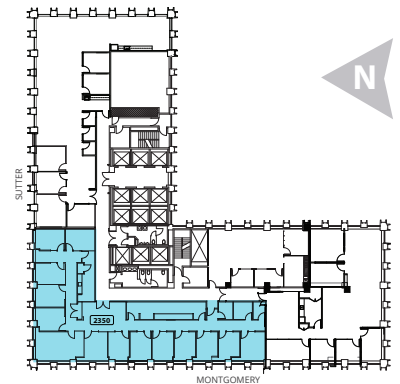

# SUITE 2350

5,361 rsf | Professional Services Suite  
Available January 2027

MONTGOMERY

- Conference room
- 12 offices
- 4 phone/huddle rooms
- Kitchen
- Production room

**Kelly Glass**  
415 322 5062  
kelly.glass@avisonyoung.com  
Re Lic: 01335179