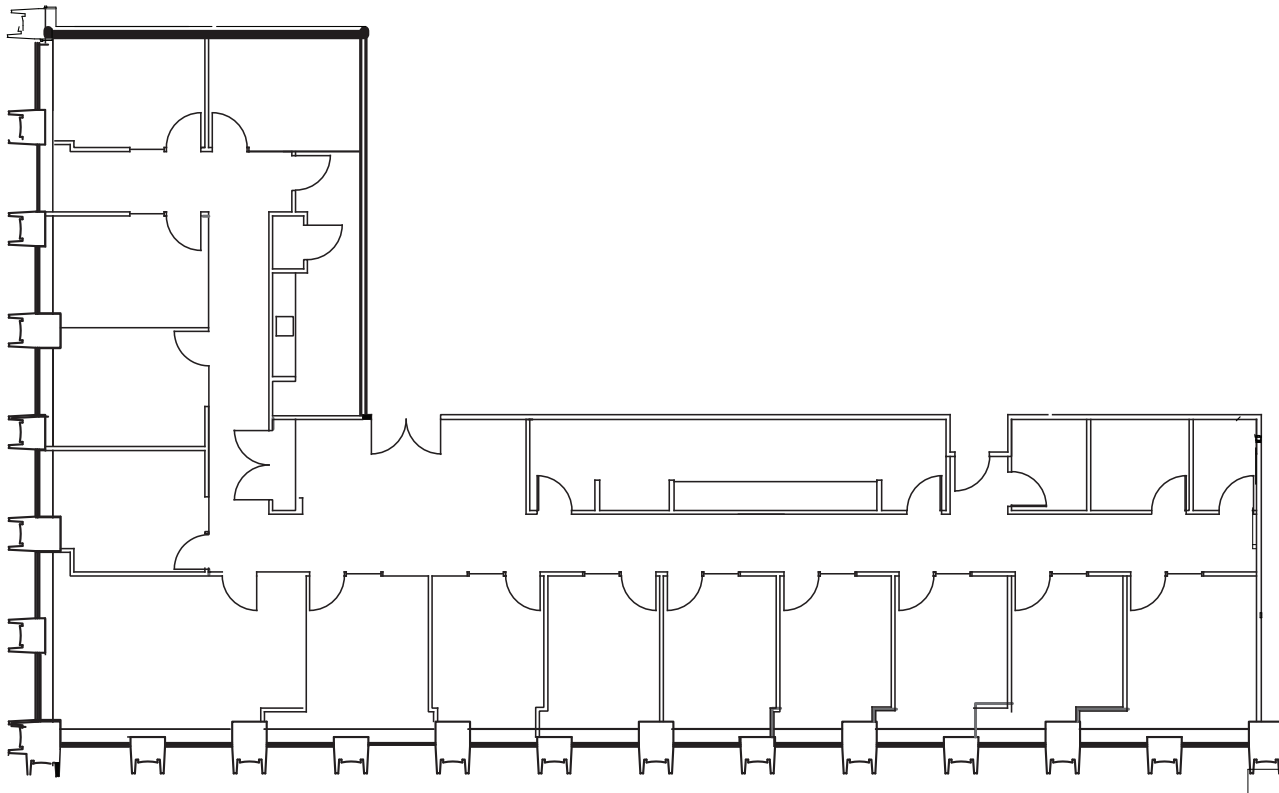

# SUITE 2350

5,361 rsf | Professional Services Suite  
Available January 2027

MONTGOMERY

- Conference room
- 12 offices
- 4 phone/huddle rooms
- Kitchen
- Production room

**Kelly Glass**  
415 322 5062  
kelly.glass@avisonyoung.com  
Re Lic: 01335179