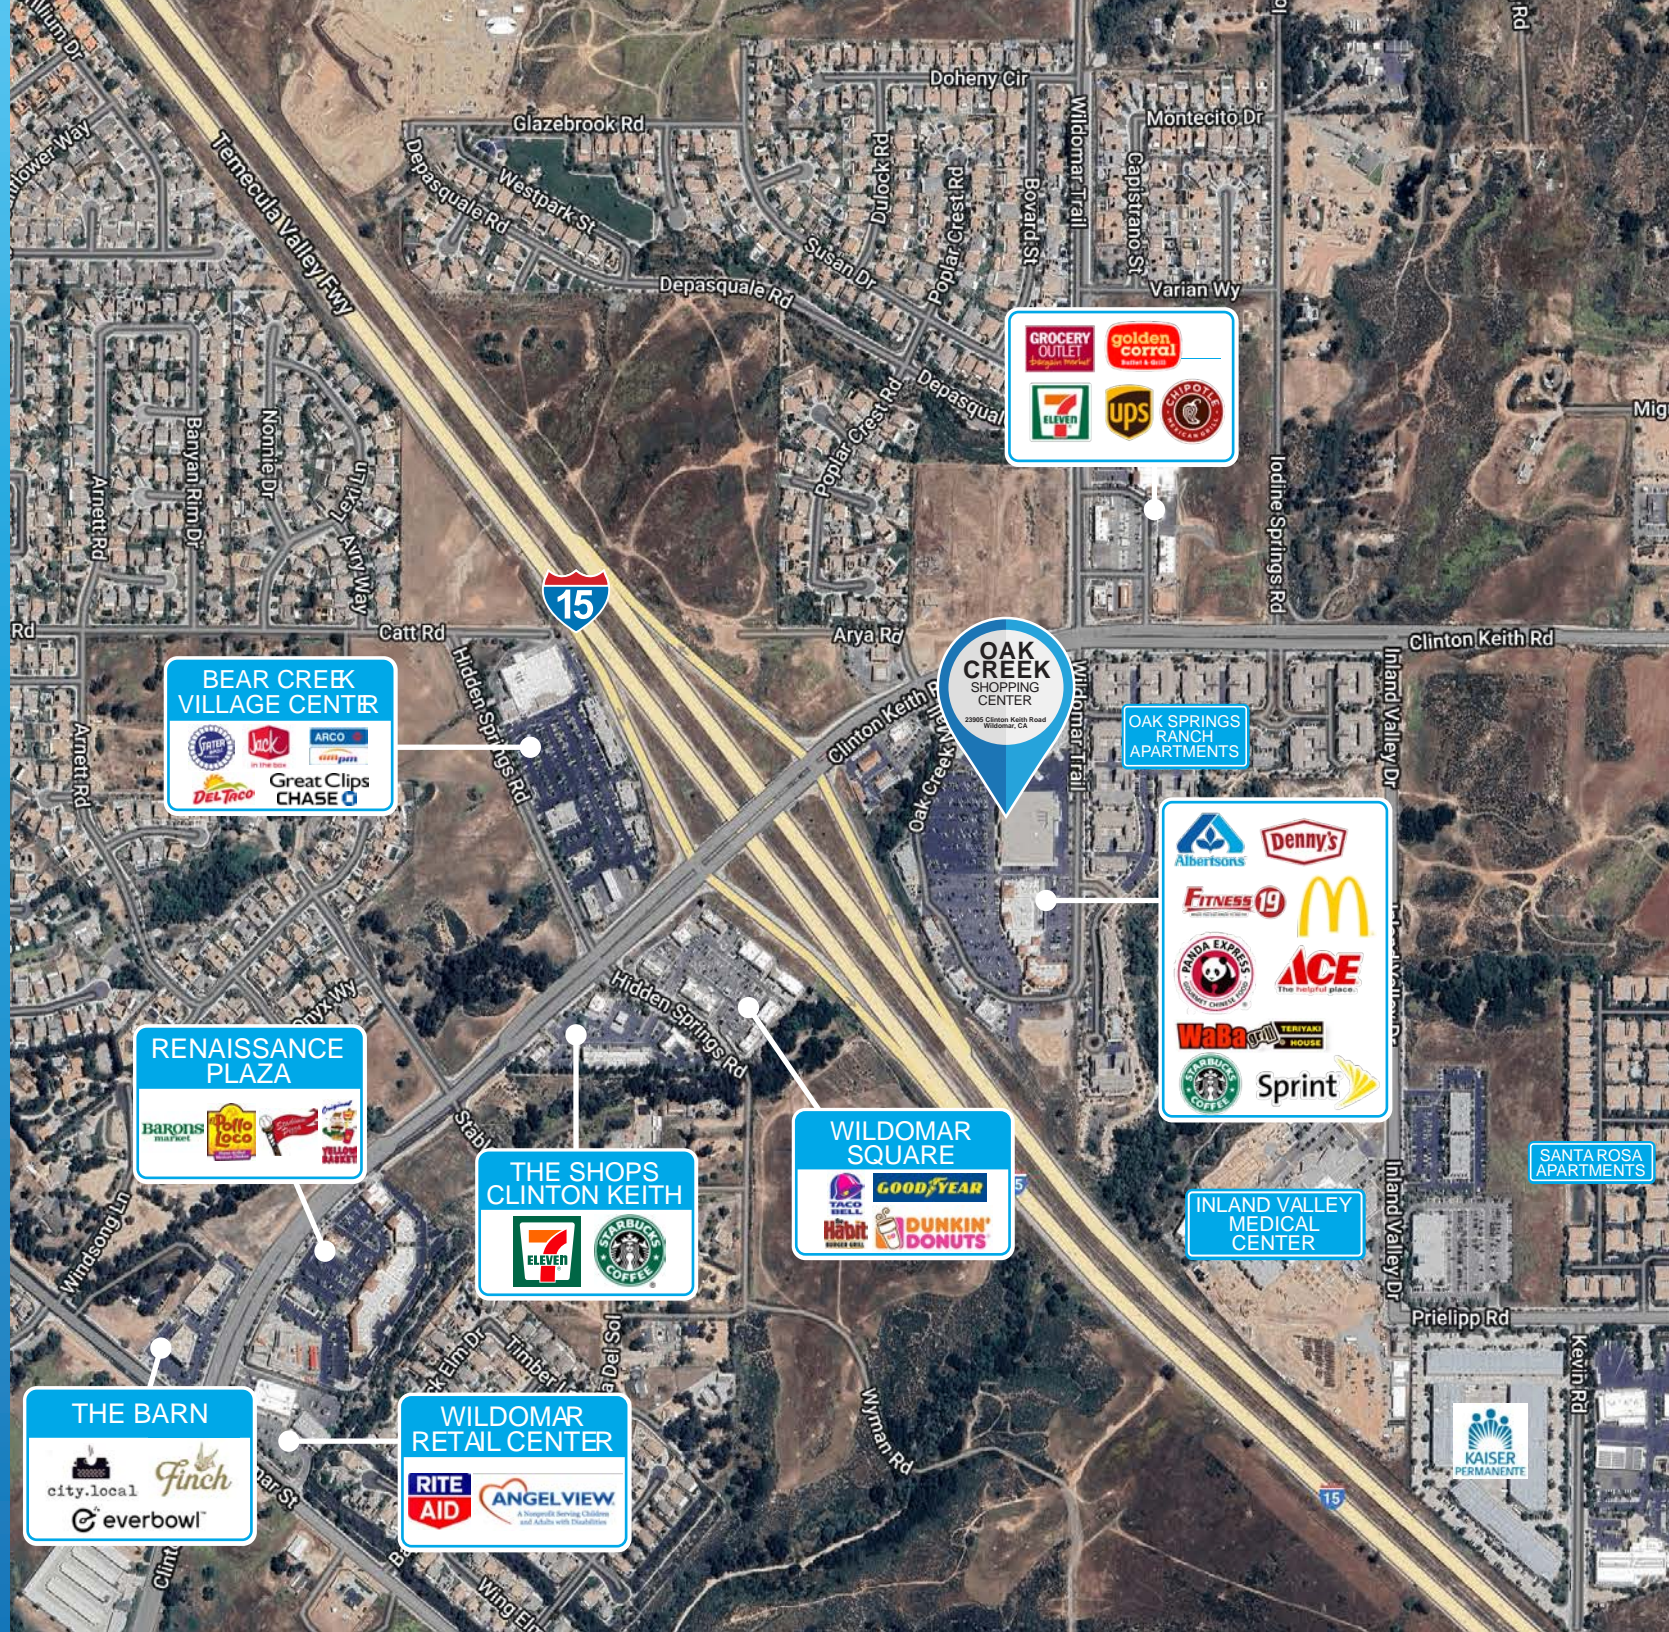

PROPERTY FEATURES

- ±1,144 SF AVAILABLE
- JOIN: ALBERTSON'S, STARBUCKS, PANDA EXPRESS, WABA GRILL AND SHELL GAS STATION IN THIS A+ RETAIL LOCATION
- CLOSE TO I-15 ON RAMP
- FANTASTIC VISIBILITY TO CLINTON KEITH WITH PROMINENT MONUMENT SIGNAGE AVAILABLE
- STRATEGICALLY LOCATED IN DOMINANT SHOPPING CENTER AT I-15 FREEWAY AND CLINTON KEITH RD. (MAJOR ARTERIAL IN WILDOMAR)
- VERY STRONG GROWTH AREA WITH A LOT OF RESIDENTIAL CONSTRUCTION
- HEAVY DAYTIME TRAFFIC

| 113 | Oak Creek Salon | 1,313 |
|--------------------|-----------------------|-------|
| 114 | Dndy Mailboxes Plus | 1,150 |
| 115-116 | Vision Experience | 2,366 |
| 117 | AVAILABLE | 1,144 |
| 118 | Little Caesars | 1,300 |
| 119 | Prompt Cleaners | 1,594 |
| BUILDING "F" 23823 | | |
| 101 | Starbucks | 1,537 |
| 102-104 | Rancho Family Medical | 3,969 |

WILDOMAR SQUARE

TACO BELL
GOODYEAR
The Habit BURGER GRILL
DUNKIN' DONUTS

BEAR CREEK VILLAGE CENTER

VENTER
Jack in the Box
ARCO
DEL TACO
Great Clips
CHASE

117

OAK CREEK SHOPPING CENTER

23905 CLINTON KEITH ROAD
WILDOMAR, CA

BEAR CREEK VILLAGE CENTER

OAK SPRINGS RANCH APARTMENTS

OAK CREEK SHOPPING CENTER
23905 Clinton Keith Road
Wildomar, CA

RENAISSANCE PLAZA

THE SHOPS CLINTON KEITH

WILDOMAR SQUARE

SANTA ROSA APARTMENTS

INLAND VALLEY MEDICAL CENTER