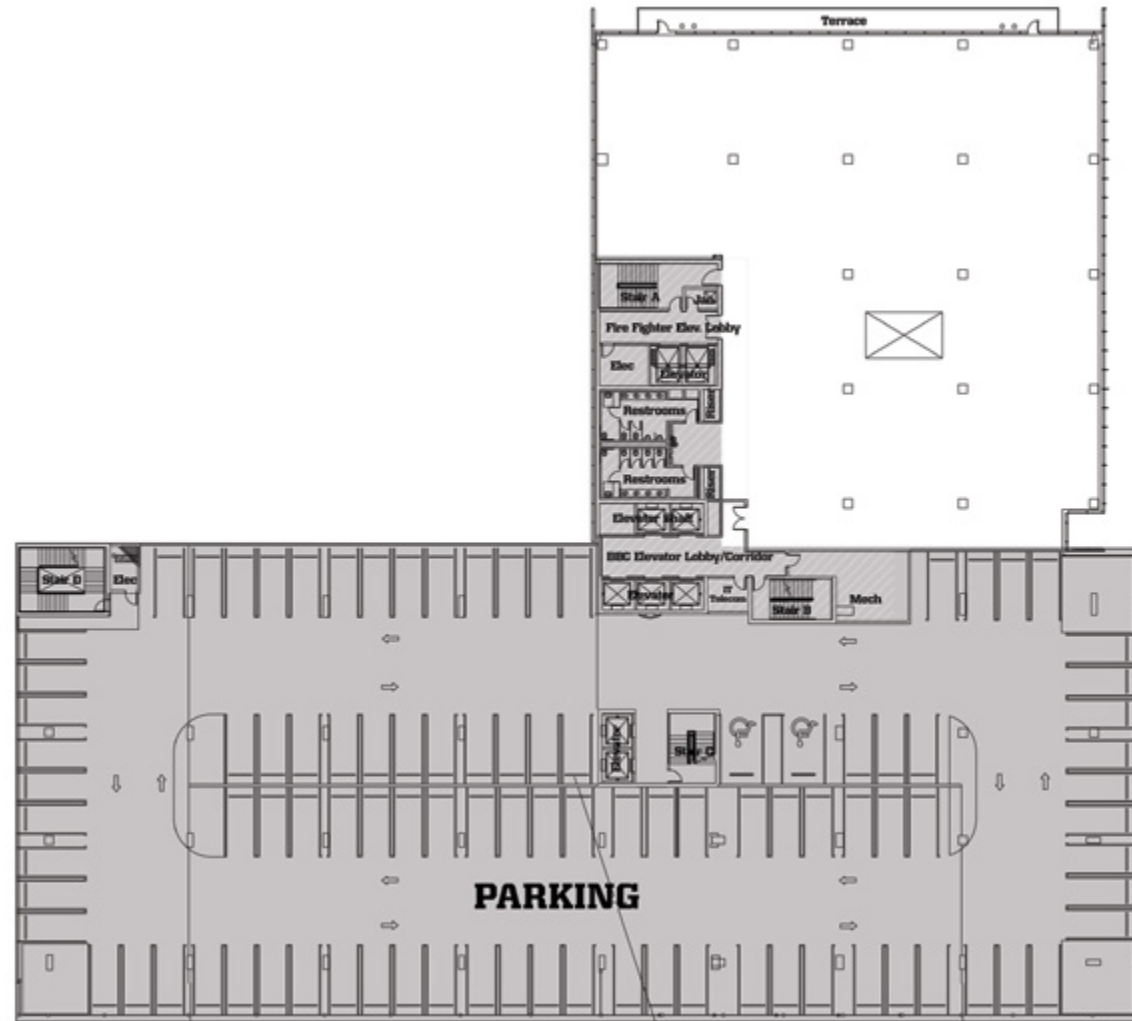

545
wyn

545 NW 26th Street, Miami, FL 33127

4TH FLOOR
20,194 RSF

LEASING CONTACTS

JUAN RUIZ

305.577.0251

Juan.Ruiz@blancacre.com

ANDRES DEL CORRAL