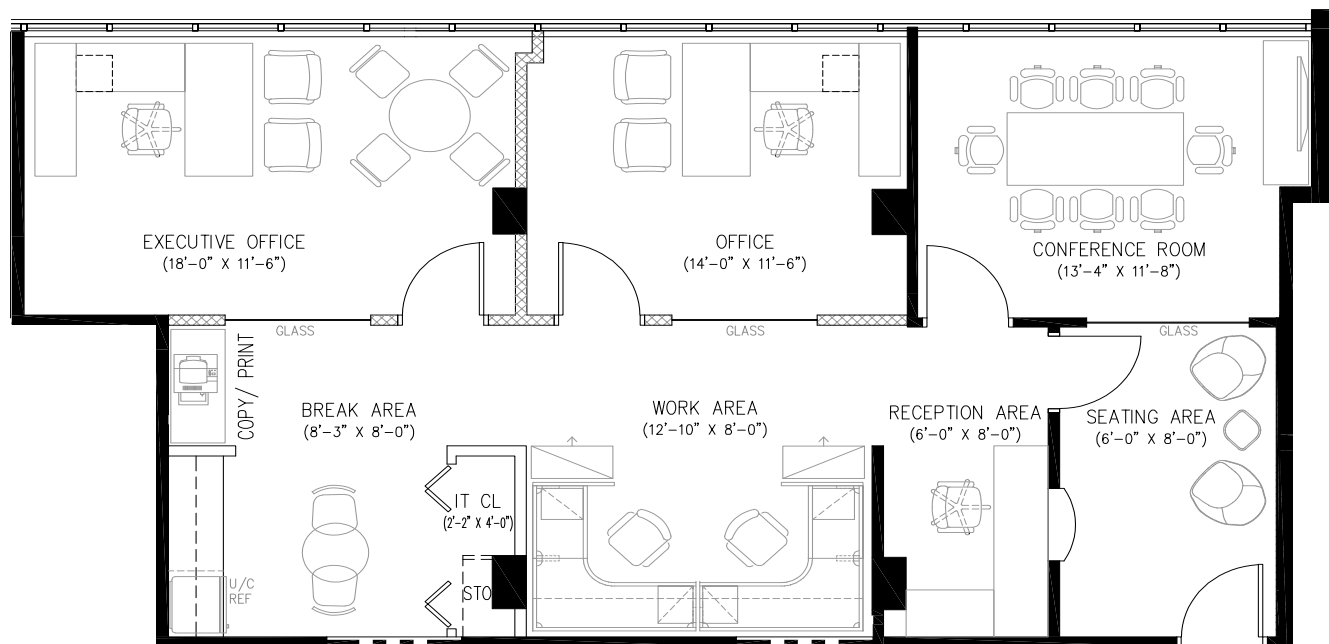

6th Floor

Suite 601 — 1,373 RSF

For leasing information, please contact:

Juan Marin

JUAN.MARIN@BLANCACRE.COM
786.498.4422

Christina Stine Jolley

CHRISTINA.JOLLEY@BLANCACRE.COM
954.395.2112

BLANCA COMMERCIAL REAL ESTATE, INC.
LICENSED REAL ESTATE BROKER
BLANCACRE.COM