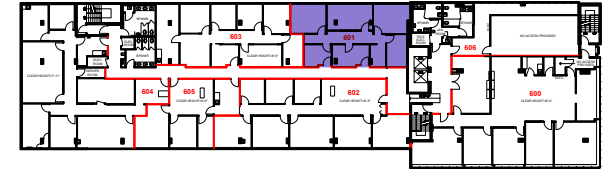

6th Floor

Suite 601 — 1,373 RSF

For leasing information, please contact:

Juan Marin

JUAN.MARIN@BLANCACRE.COM
786.498.4422

Christina Stine Jolley

CHRISTINA.JOLLEY@BLANCACRE.COM
954.395.2112

BLANCA COMMERCIAL REAL ESTATE, INC.
LICENSED REAL ESTATE BROKER
BLANCACRE.COM