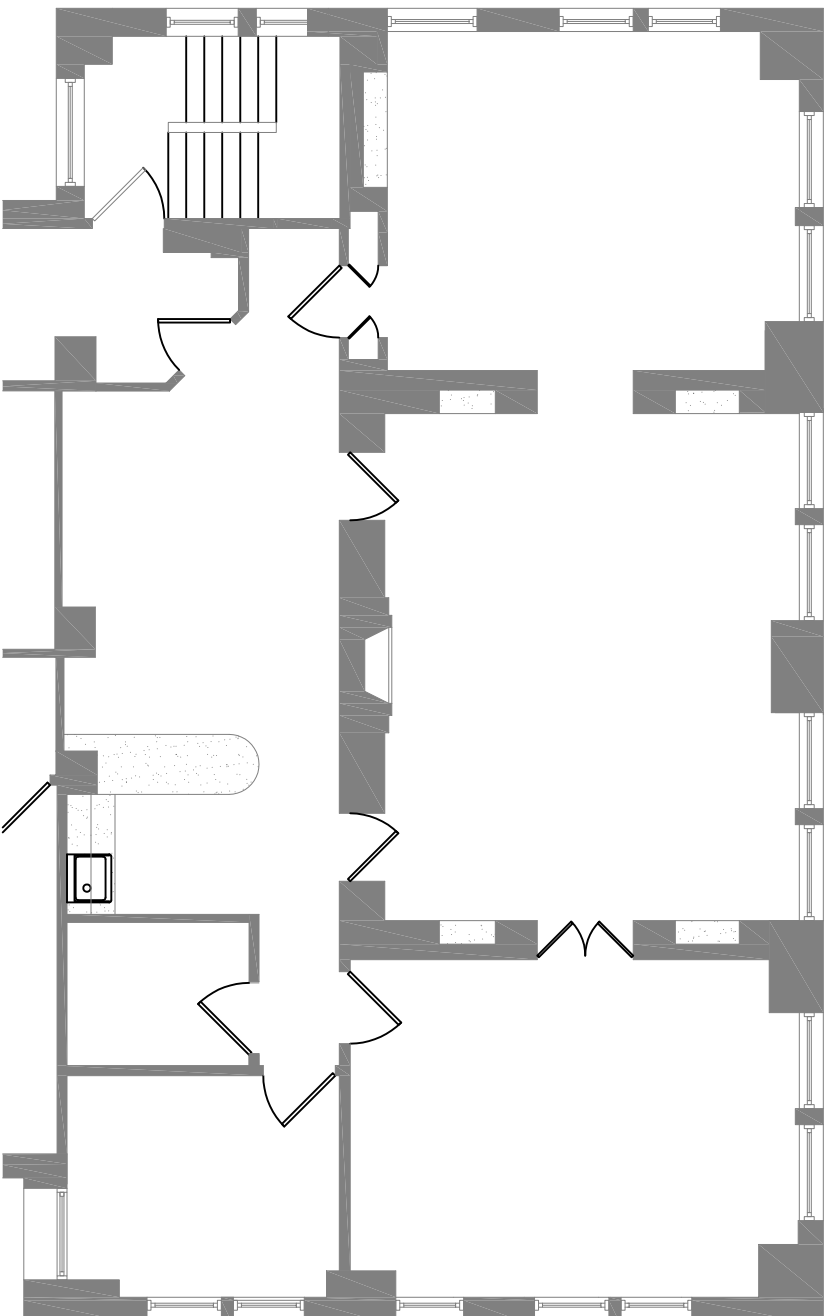

WALNUT STREET

1 RECORD CONDITIONS Suite 1200
SCALE: 1/8" = 10'

Equivest Management

12th FLOOR
*1429 Walnut Street
Philadelphia, PA*