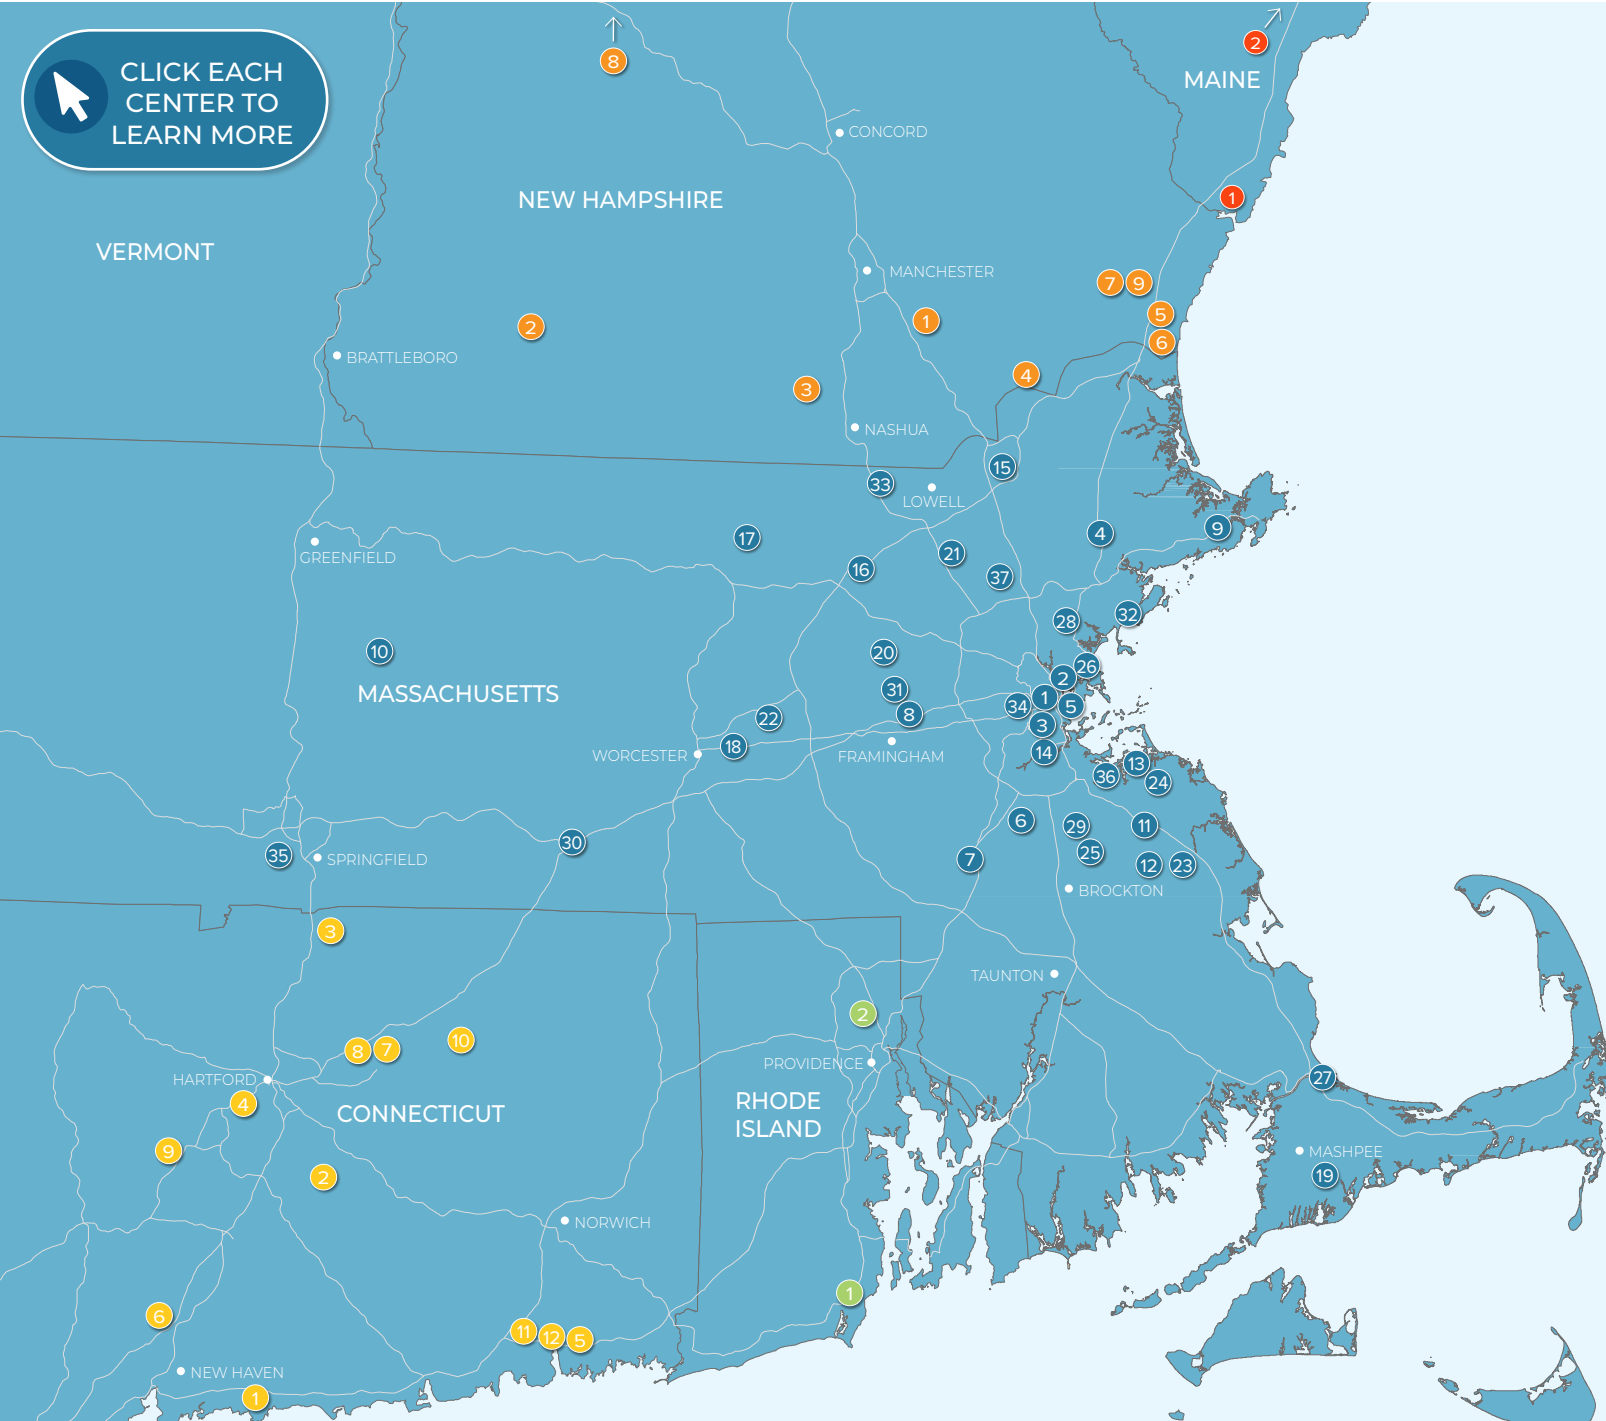

# Our Centers

New England's Leading Retail Leasing Company

CLICK EACH CENTER TO LEARN MORE

## MASSACHUSETTS

- 1 Continuum, Allston, MA
- 2 Avalon North Station, Boston, MA
- 3 Brigham Circle, Boston, MA
- 4 Danvers Crossing, Danvers, MA
- 5 Flats on D, Boston, MA
- 6 Village Shoppes of Canton, Canton, MA
- 7 Patriot Place, Foxborough, MA
- 8 Nobscot Village, Framingham, MA
- 9 Gloucester Crossing, Gloucester, MA
- 10 Russell Street Pad Site, Hadley, MA
- 11 Hanover Crossing, Hanover, MA
- 12 Shaw's Plaza, Hanson, MA
- 13 Launch at Hingham Shipyard, Hingham, MA
- 14 Hyde Park Plaza, Hyde Park, MA
- 15 Plaza 114, Lawrence, MA
- 16 The Point, Littleton, MA
- 17 Lunenburg Crossing, Lunenburg, MA
- 18 57 Main Street, Marlborough, MA
- 19 South Cape Village, Mashpee, MA
- 20 Victory Plaza, Maynard, MA
- 21 Pad Site, North Billerica, MA
- 22 Free Standing Restaurant, Northborough, MA
- 23 Pembroke Center Plaza, Pembroke, MA
- 24 The Grove at Plymouth, Plymouth, MA
- 25 Randolph Shopping Center, Randolph, MA
- 26 Beachmont Square at Suffolk Downs, Revere, MA
- 27 Stop & Shop Plaza, Sandwich, MA
- 28 Hilltop Avalon Saugus, Saugus, MA
- 29 Walgreens Plaza, Stoughton, MA
- 30 The Center at Hobbs Brook, Sturbridge, MA
- 31 Meadow Walk, Sudbury, MA
- 32 The Shops at Vinnin Square, Swampscott, MA
- 33 The Edge District, Tyngsborough, MA
- 34 Stop & Shop Plaza, Watertown, MA
- 35 Westfield Shops, Westfield, MA
- 36 1515 Commercial Street, Weymouth, MA
- 37 Wilmington Crossing, Wilmington, MA