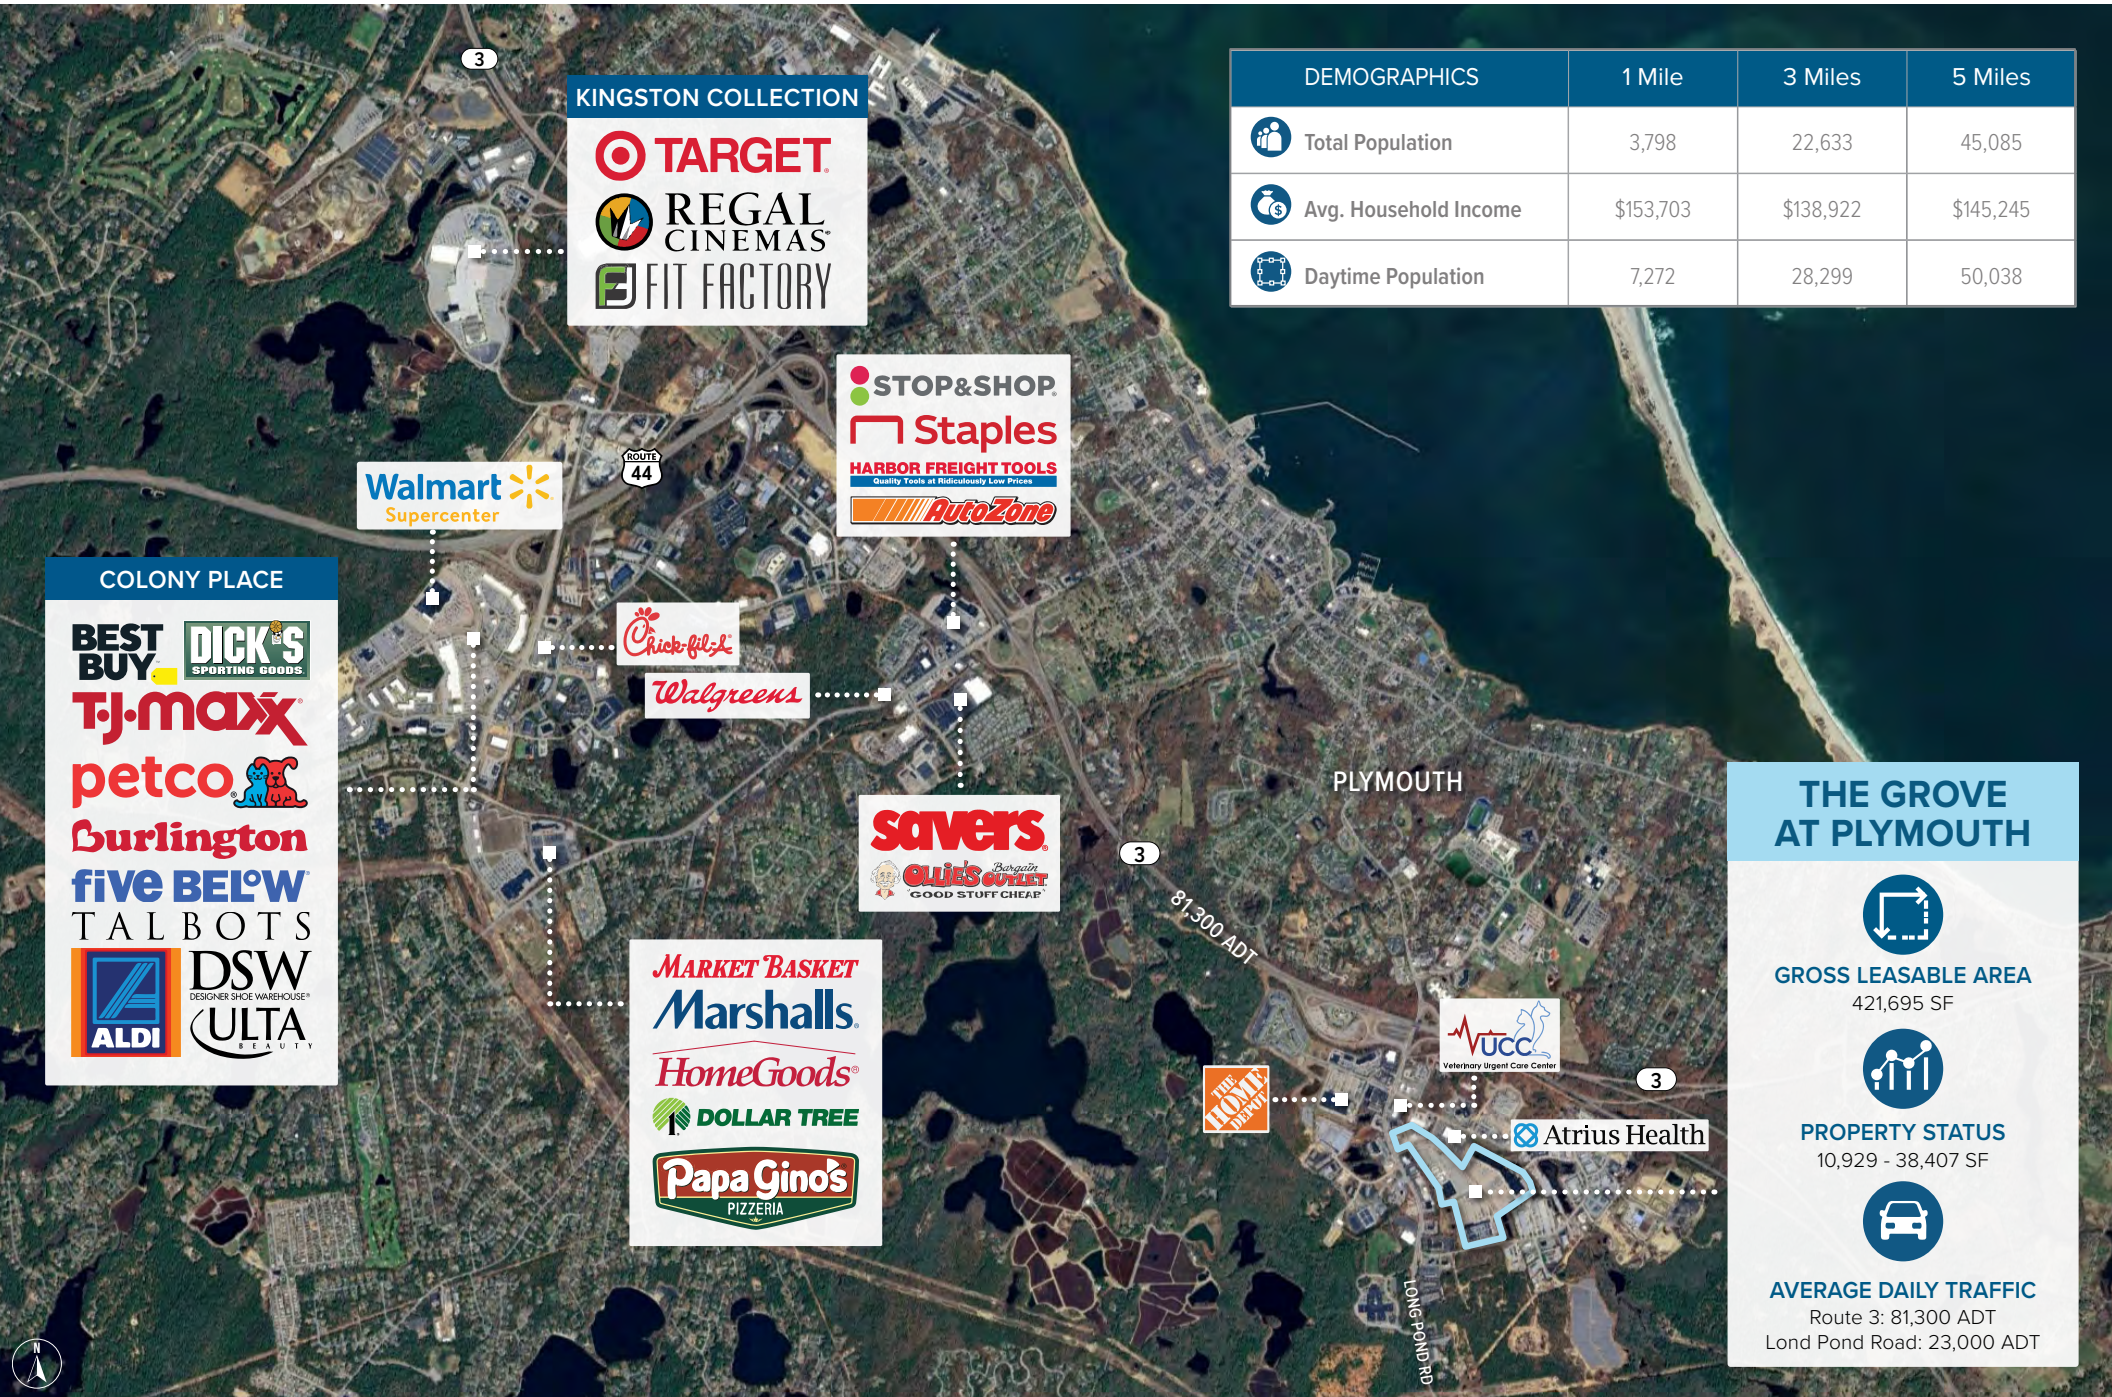

# The Grove at Plymouth

10,929 - 38,407 SF AVAILABLE FOR LEASE

Positioned at Exit 5 along the busy Route 3 corridor, The Grove at Plymouth is a premier regional shopping destination with exceptional visibility and convenient access. Anchored by BJ's Wholesale Club, Kohl's, and Planet Fitness, the center is further strengthened by high-traffic tenants including Nova Trampoline Park, Texas Roadhouse, and Itz-A-Party. Leasing opportunities range from 10,929 SF to 38,407 SF, with flexible configurations designed to accommodate a wide variety of retail, dining, and service concepts.

- STOP & SHOP**
- Staples**
- HARBOR FREIGHT TOOLS**  
Quality Tools at Ridiculously Low Prices
- AutoZone**

**Walmart Supercenter**

**COLONY PLACE**

- BEST BUY**
- DICK'S SPORTING GOODS**
- T.J. MAXX**
- petco**
- Burlington**
- five BELOW**
- TALBOTS**
- ALDI**
- DSW DESIGNER SHOE WAREHOUSE**
- ULTA BEAUTY**