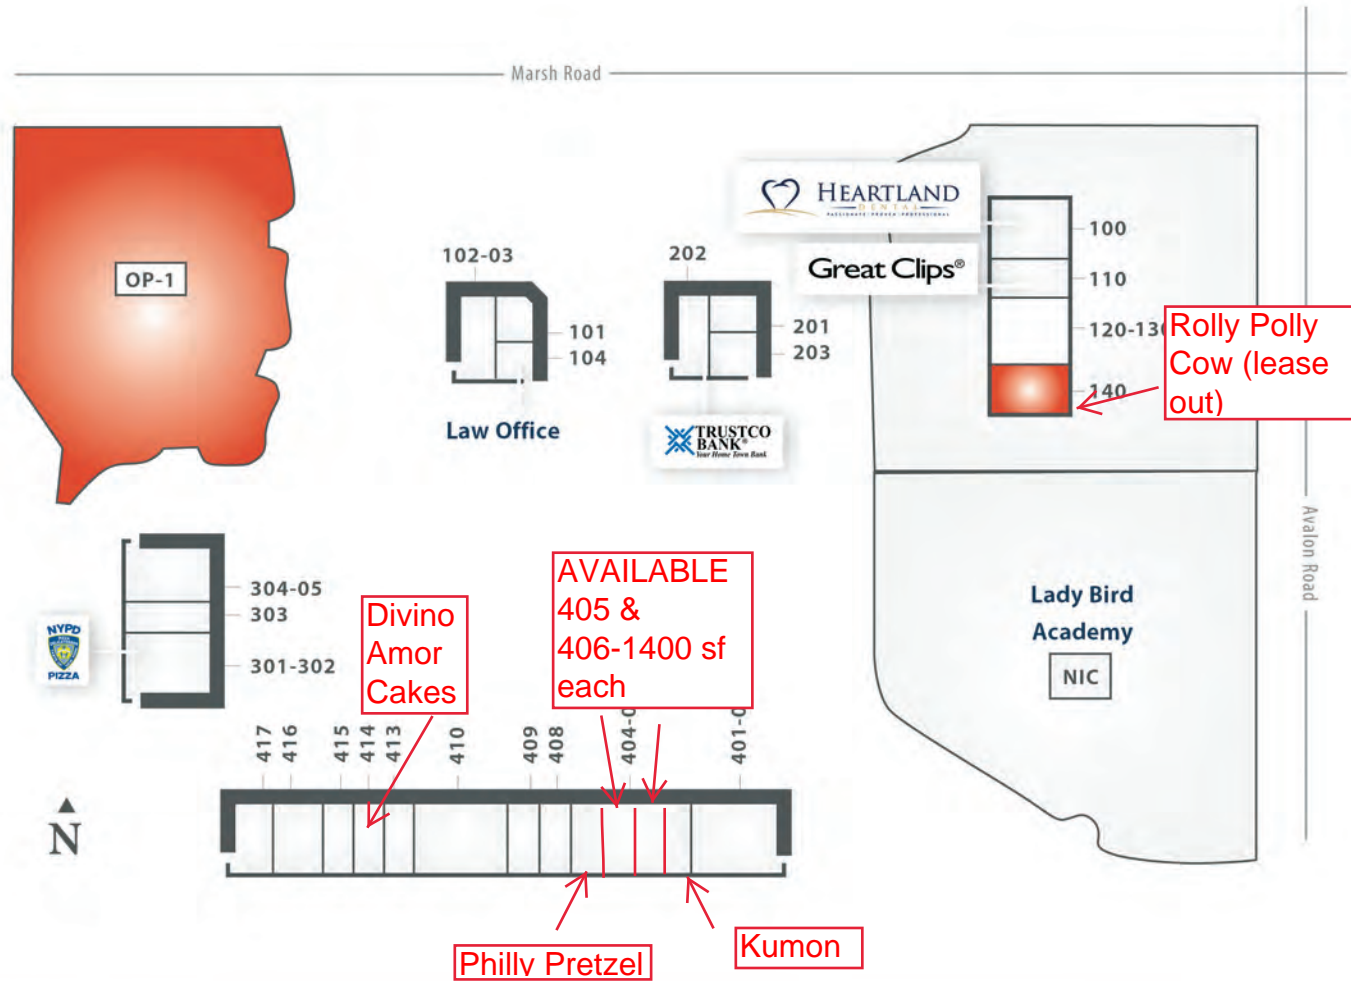

Avamar Crossing

16100 - 16118 Marsh Road
1620 Avalon Road
Winter Garden, FL 34787

DEMOGRAPHICS

DESCRIPTION	1 MILE RADIUS	3 MILE RADIUS	5 MILE RADIUS
Population			
2026 Projection	7,096	43,560	106,179
2021 Estimate	6,531	40,075	97,857
2010 Census	3,853	25,026	63,295
2000 Census	477	7,375	25,855
Population by race			
White	64.36%	64.93%	65.13%
Black | African American	11.21%	13.76%	15.30%
Hispanic | Other	24.41%	21.31%	19.57%
2021 Estimate			
Average HH Income	$160,813.00	$142,719.00	$133,127.00
2021 Estimate			
Median HH Income	$123,871.35	$105,531.06	$96,664.97
2021 Estimate			
Median Age	36.02	36.41	37.19

LEGEND

16106 Marsh Road

UNIT	TENANT	SQ.FT.
101	Avalon Diner	1,400
102-03	Health Care	2,400
104	Law Office	1,000

16100 Marsh Road

201	Regency Wine & Spirits	1,400
202	Trustco Bank	2,000
203	Regency Wine & Spirits	1,400

16118 Marsh Road

301-302	NYPD Pizza	3,700
303	Vintage Italia	1,500
304-05	Nail Salon & Spa	3,200

16112 Marsh Road

401-03	Hagan O'Reilly's Irish Pub	4,200
404-07	Martial Arts	5,600
408	Smoke Shop	1,400

409	Barber	1,400
410	San Joe's Mexican	4,200
413	Chinese | Japanese Restaurant	1,400
414	Hit Fit Gym	1,400
415	Hair Salon	1,400
416	Hit Fit Gym	2,200
417	Caribbean Sunshine Restaurant	2,000

Outparcels

OP-1	Available	1.26 Acres
1620 Avalon Road		
140	Available	1,856
120-130	You and Eyes	2,130
110	Great Clips	1,050
100	Heartland Dental	3,500