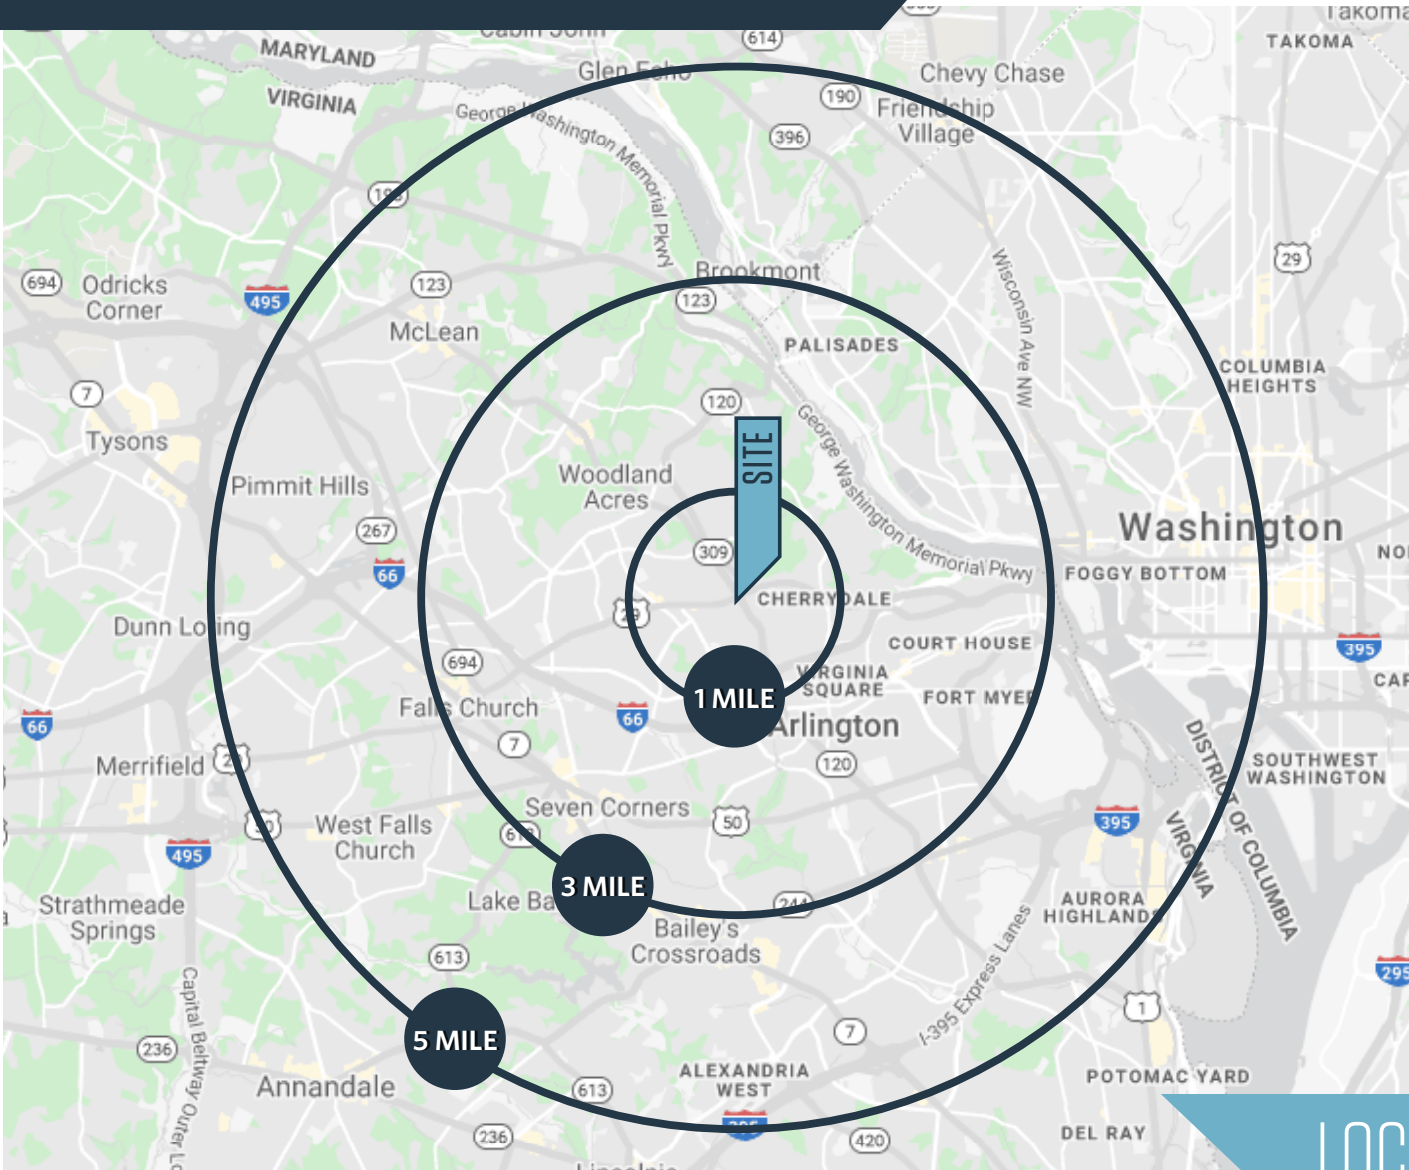

## JOIN NEARBY RETAILERS:

- 5,922 SF coming available October 1, 2026 (can be subdivided)
- Exceptional ingress and egress points from four separate roads
- Pylon signage available on Langston Blvd & N Glebe Rd
- Highly dense and wealthy demographics within a 1 mile radius

DEMOGRAPHICS:	1 MILE	3 MILE	5 MILE
POPULATION	21,396	225,176	629,367
DAYTIME POPULATION	27,081	271,407	862,655
HOUSEHOLDS	7,688	94,104	281,063
AVERAGE HOUSEHOLD INCOME	\$294,074	\$229,969	\$208,198

Dimitri Georgelakos  
dimitri@klnb.com  
703-268-2710

## DEMOGRAPHICS | 2026:

1-MILE	3-MILE	5-MILE
Population		
21,396	225,176	629,367
Daytime Population		
27,081	271,407	862,655
Households		
7,688	94,104	281,063
Average HH Income		
\$294,074	\$229,969	\$208,198