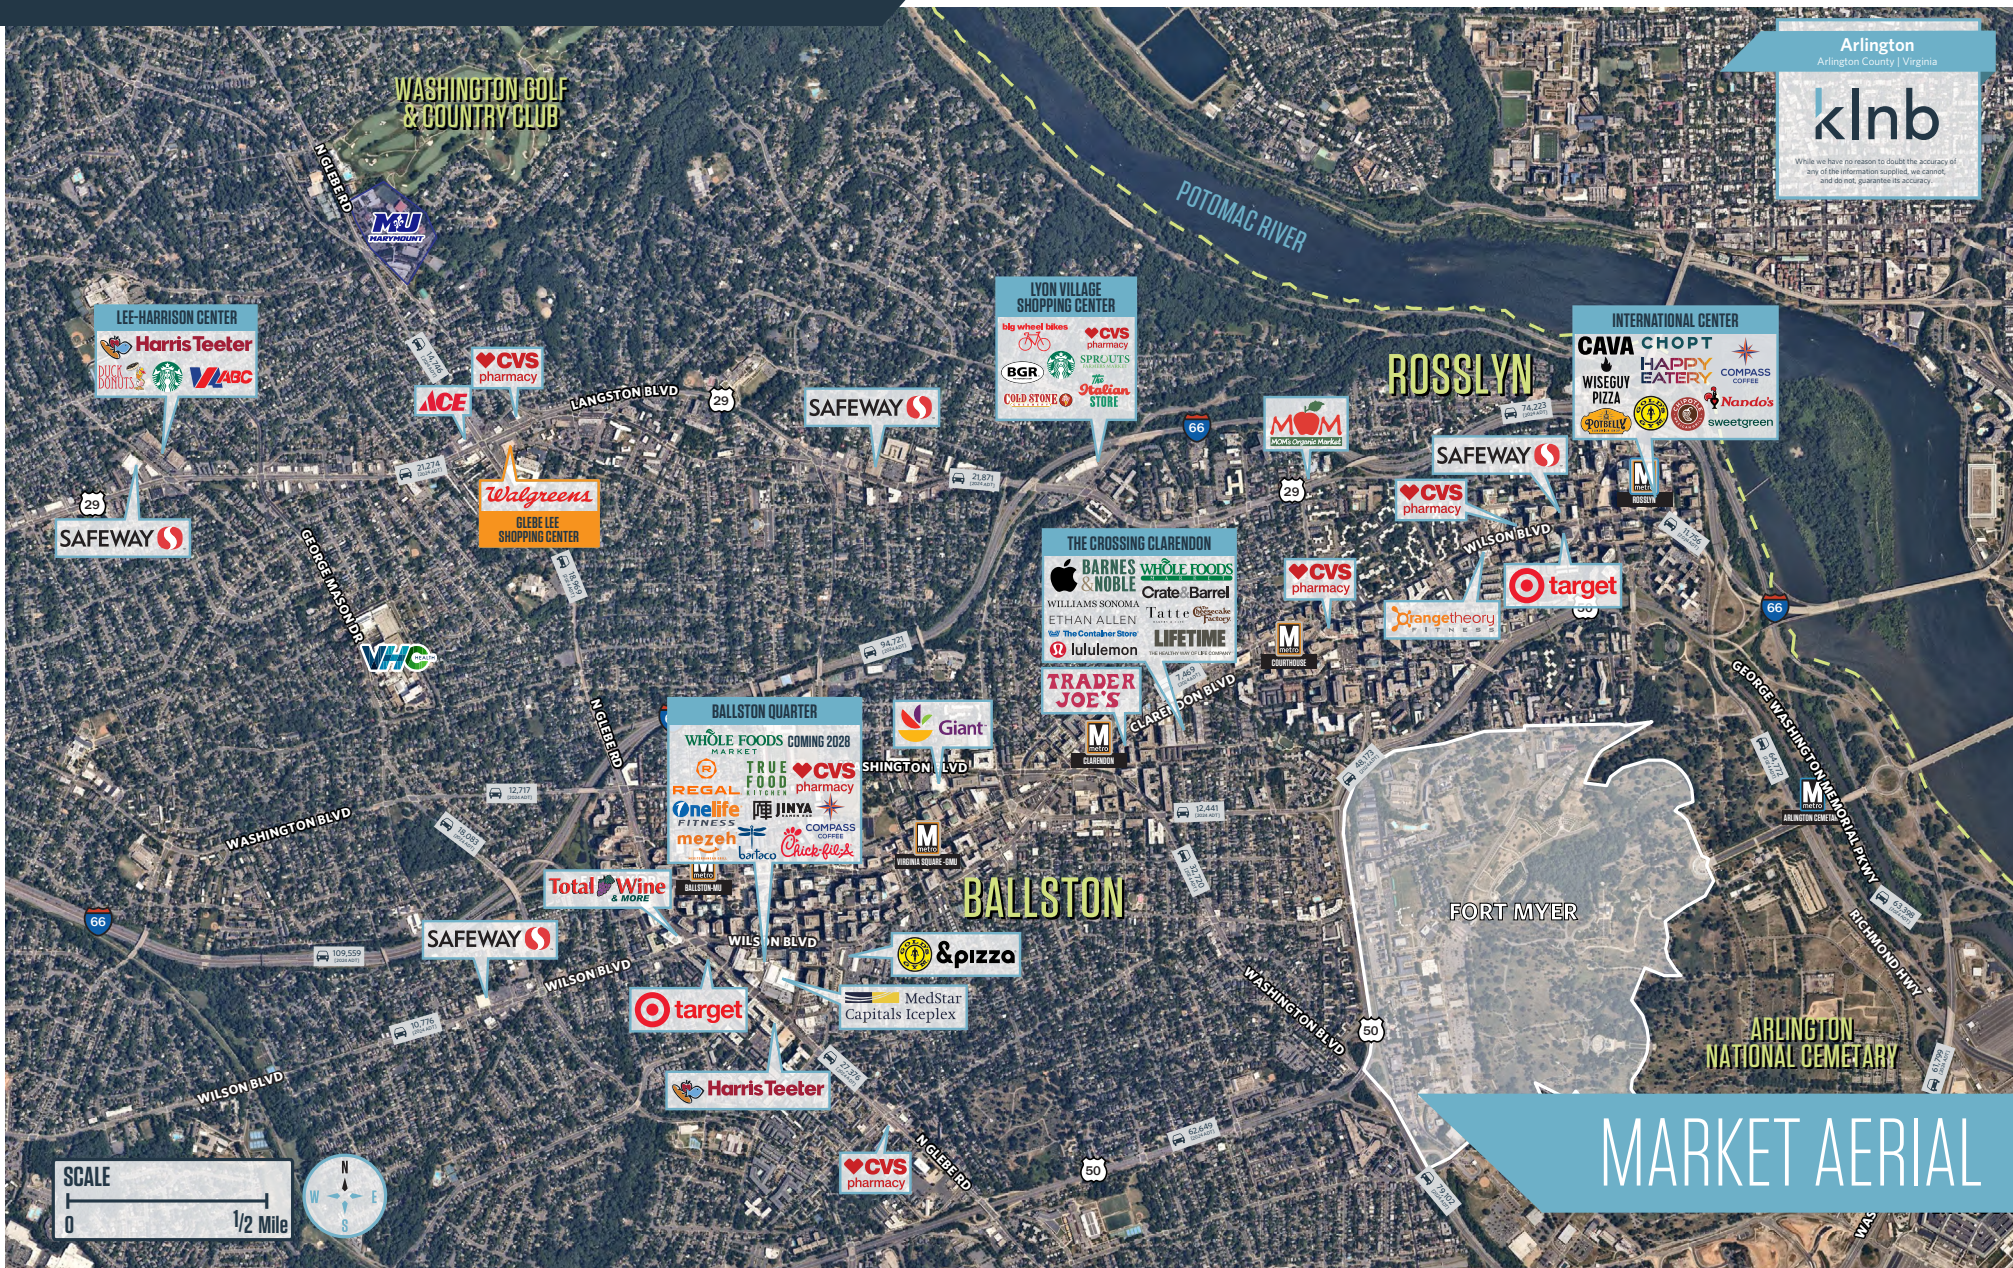

GLEBE LEE SHOPPING CENTER

N Glebe Road & Langston Blvd, Arlington, VA 22207
Arlington County

Arlington
Arlington County | Virginia

klnb

While we have no reason to doubt the accuracy of any of the information supplied, we cannot, and do not, guarantee its accuracy.

Dimitri Georgelakos
dimitri@klnb.com
703-268-2710

Veronica Kamara
vkamara@klnb.com
703-268-2714

8065 Leesburg Pike, Suite 700
Tysons, VA 22182
klnb.com

klnb