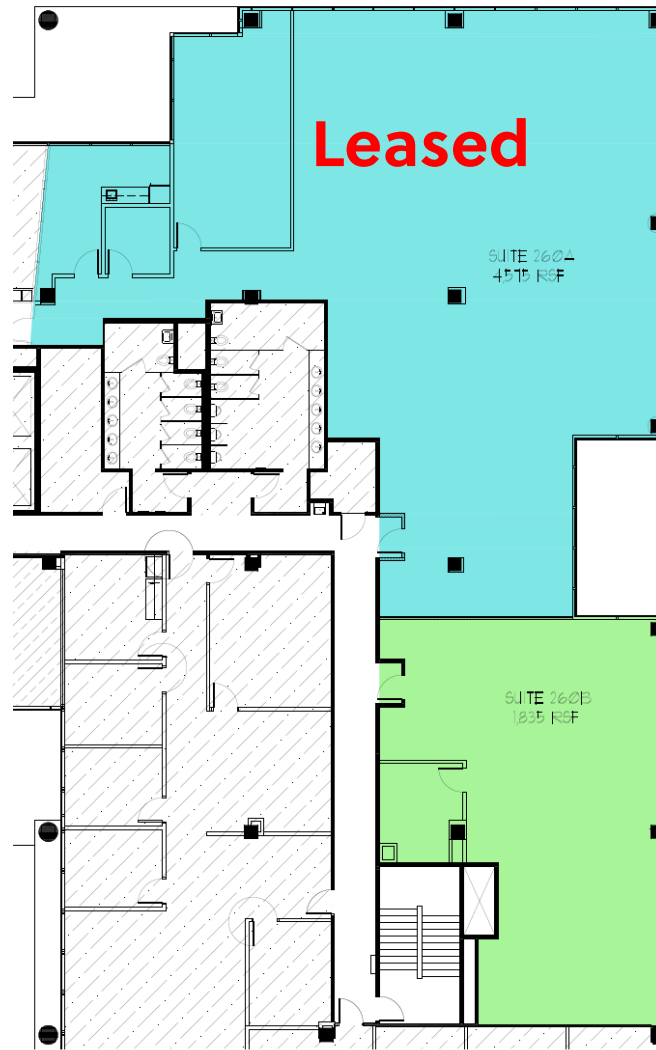

SUITE 260B
1,835 RSF | AVAILABLE NOW

JOHN CRIDDLE
Exec Vice President
+1 561 283 5776
john.criddle@cbre.com

JOE FREITAS
First Vice President
+1 561 512 8844
joe.freitas@cbre.com

MAX PAWK
Senior Associate
+1 561 393 1670
max.pawk@cbre.com