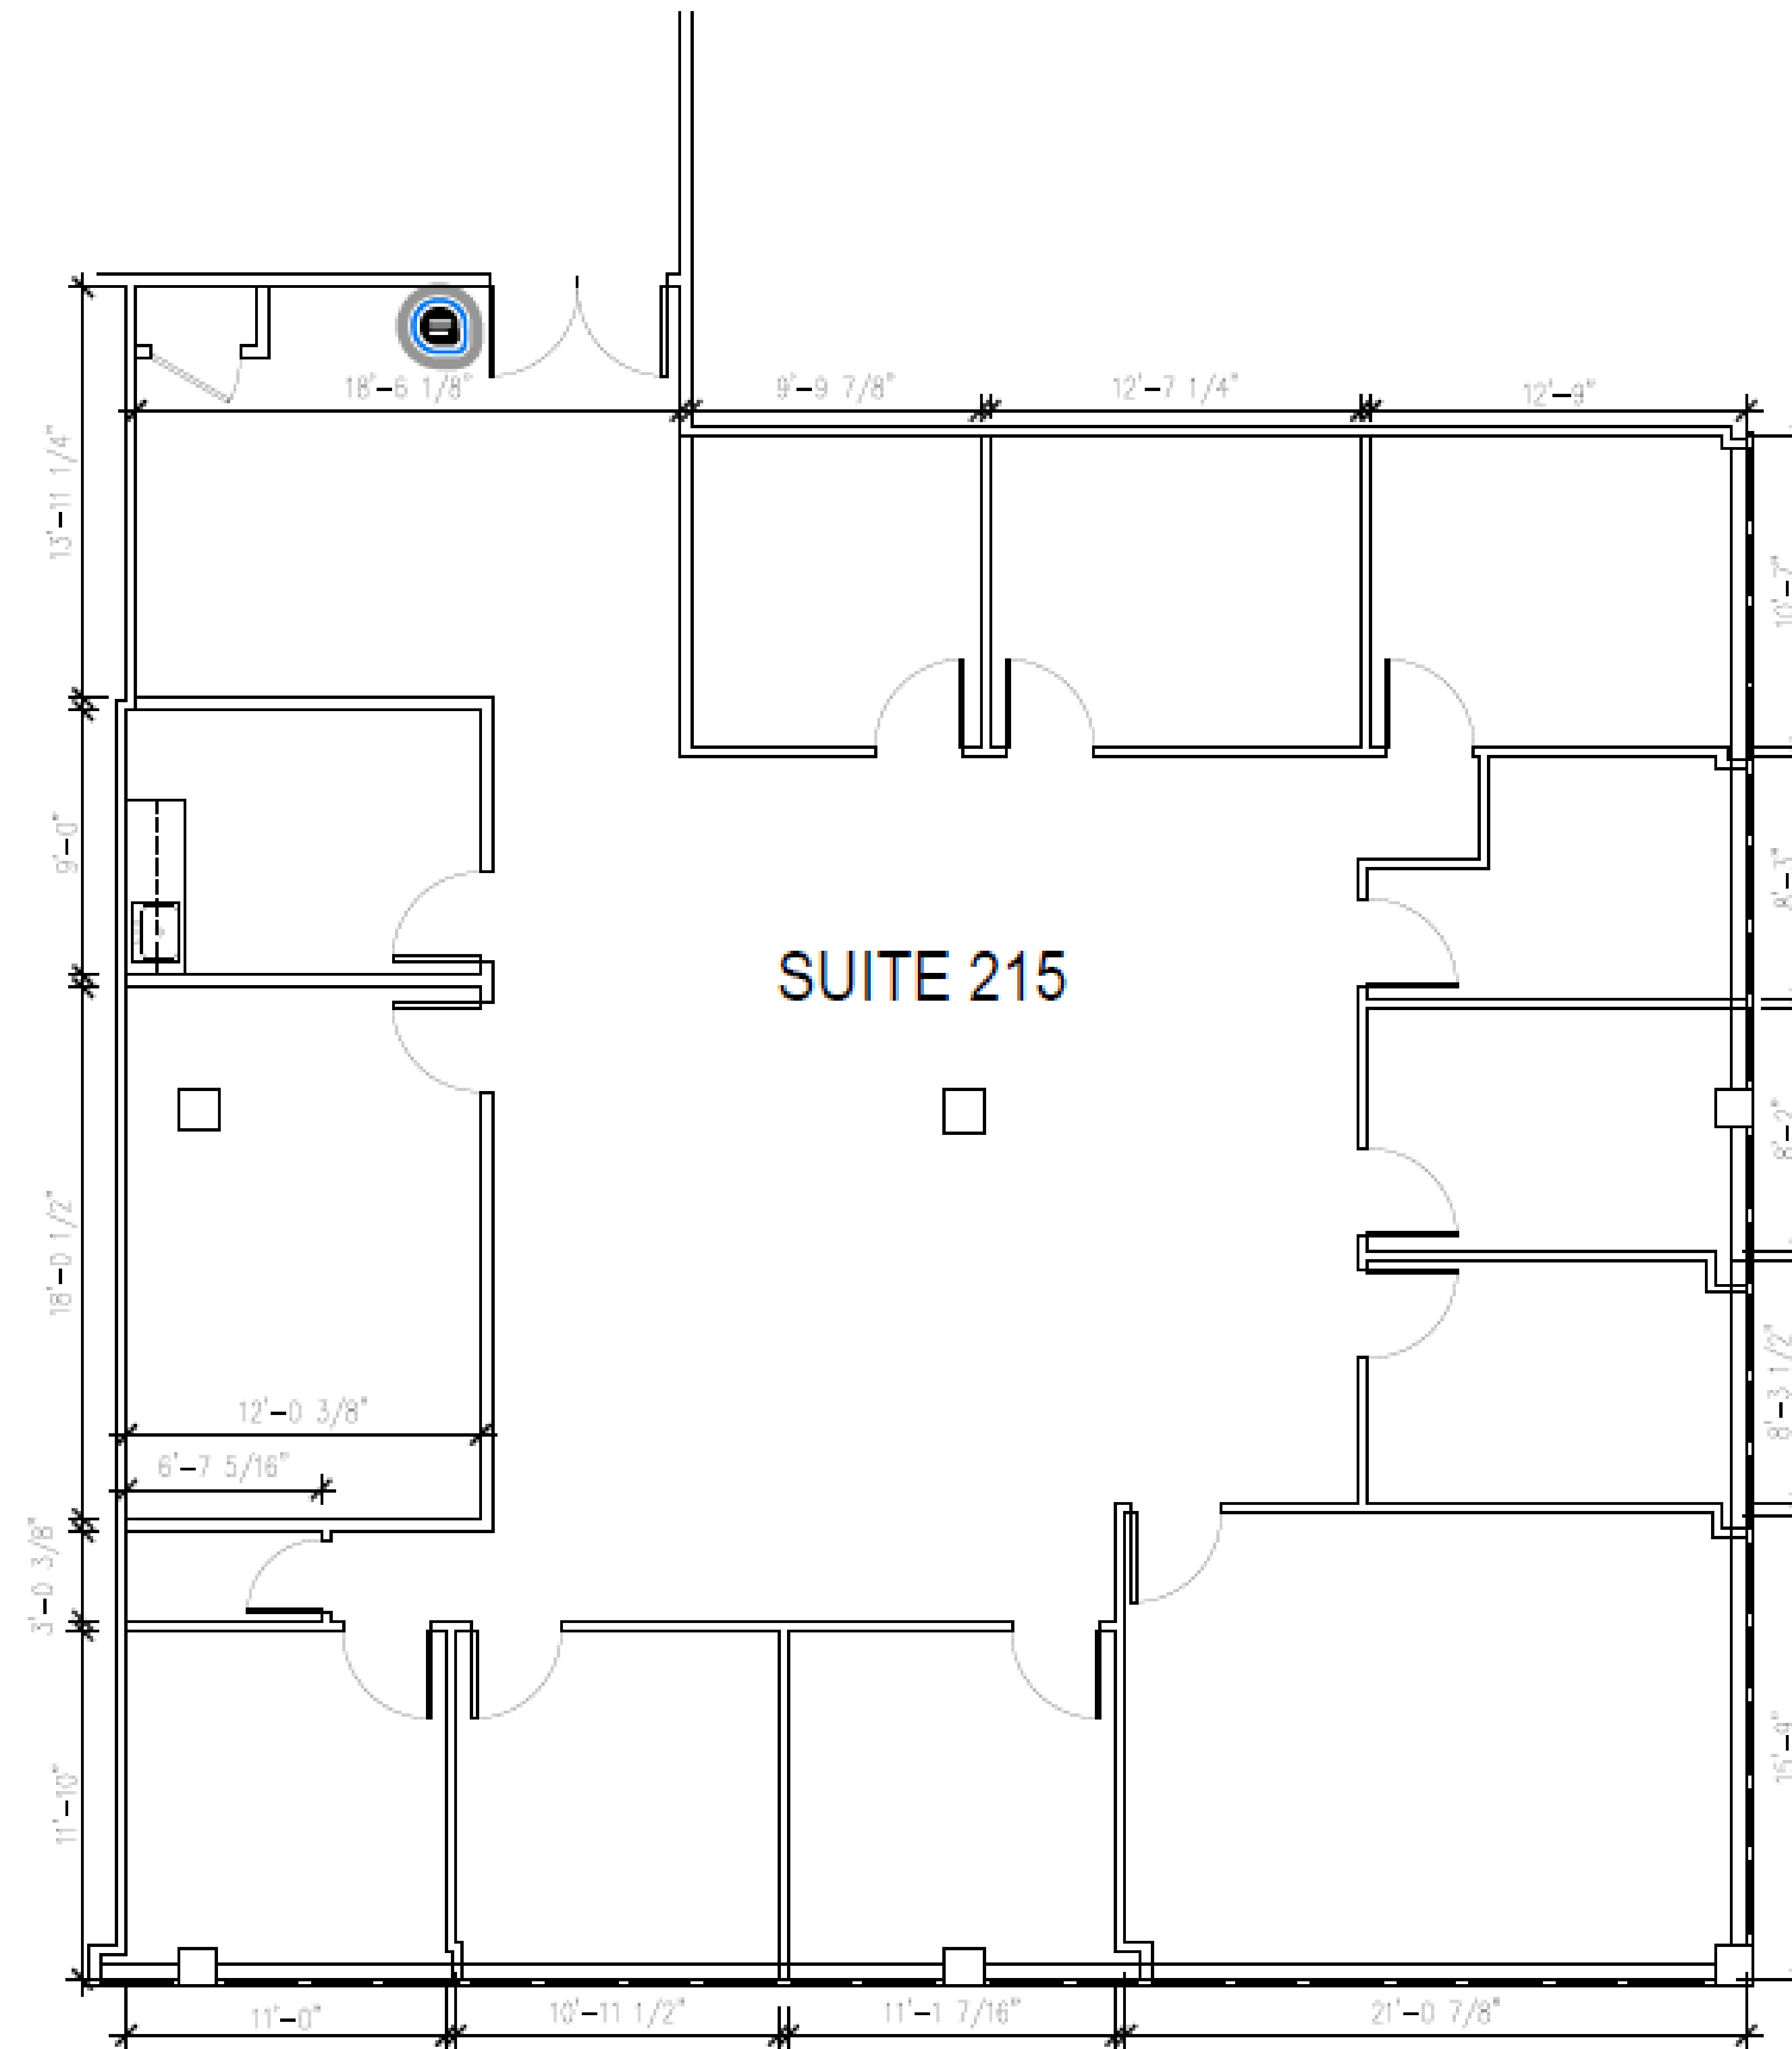

# Suite 215

3rd Floor:  
3,853 SF

170 Old Country Road  
Mineola, NY

**Joseph Lopresti**  
Executive Vice President  
+1 631 962 7384  
joseph.lopresti@jll.com

**Kyle Crennan**  
Managing Director  
+1 631 962 2896  
kyle.crennan@jll.com