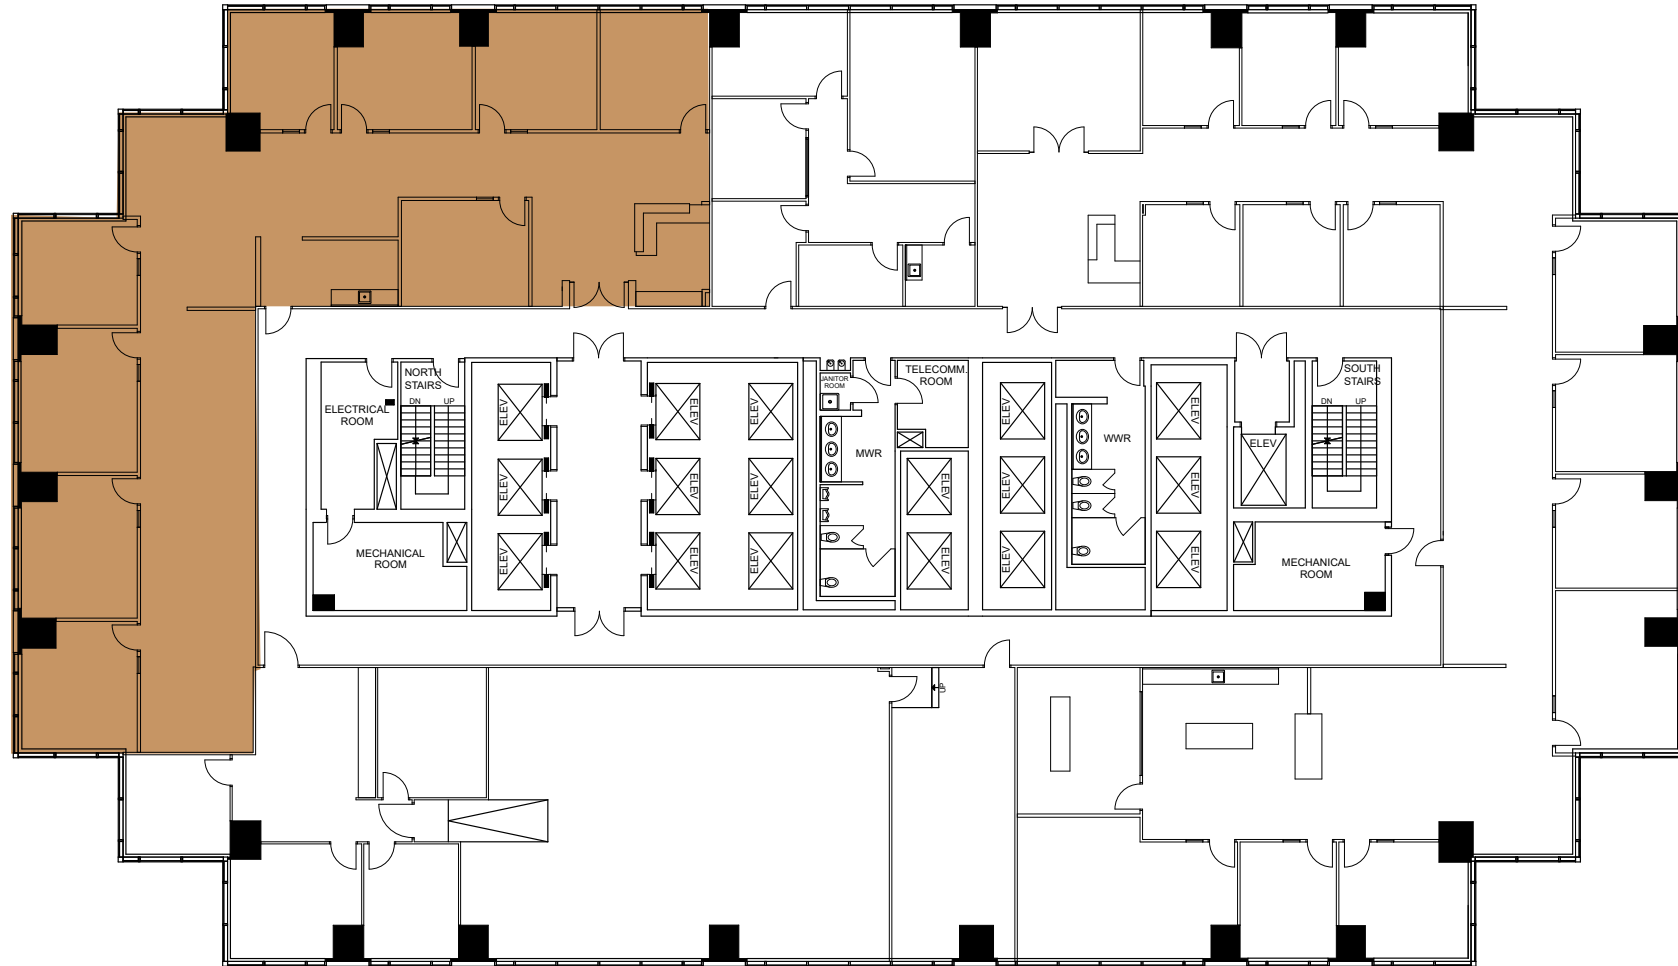

# Suite 1150

5,512 RSF

BANK OF AMERICA  
PLAZA

**Philip J. Weber, CCIM, CPM**

First Vice President  
+1 813 380 8035  
philip.weber@cbre.com

**Barry Hanerfeld**

Senior Vice President  
+1 813 334 7561  
barry.hanerfeld@cbre.com