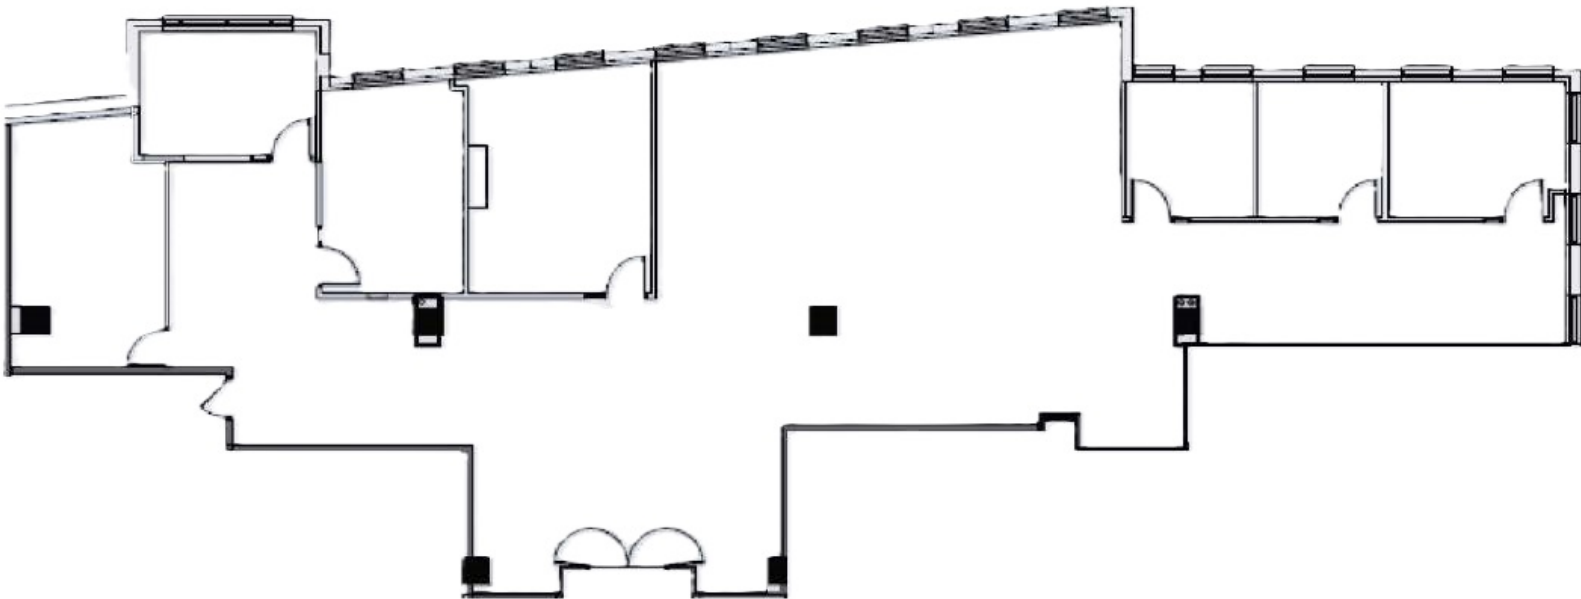

# EMERALD VIEW AT VISTA CENTER

**SUITE 390 | 4,490 SF**

FOR MORE INFORMATION, PLEASE CONTACT:

**KEVIN MCCARTHY**  
Senior Managing Director  
+1 561 292 2668  
kevin.mccarthy@jll.com

**KEVIN PROBEL**  
Senior Managing Director  
+1 561 676 2131  
kevin.probel@jll.com