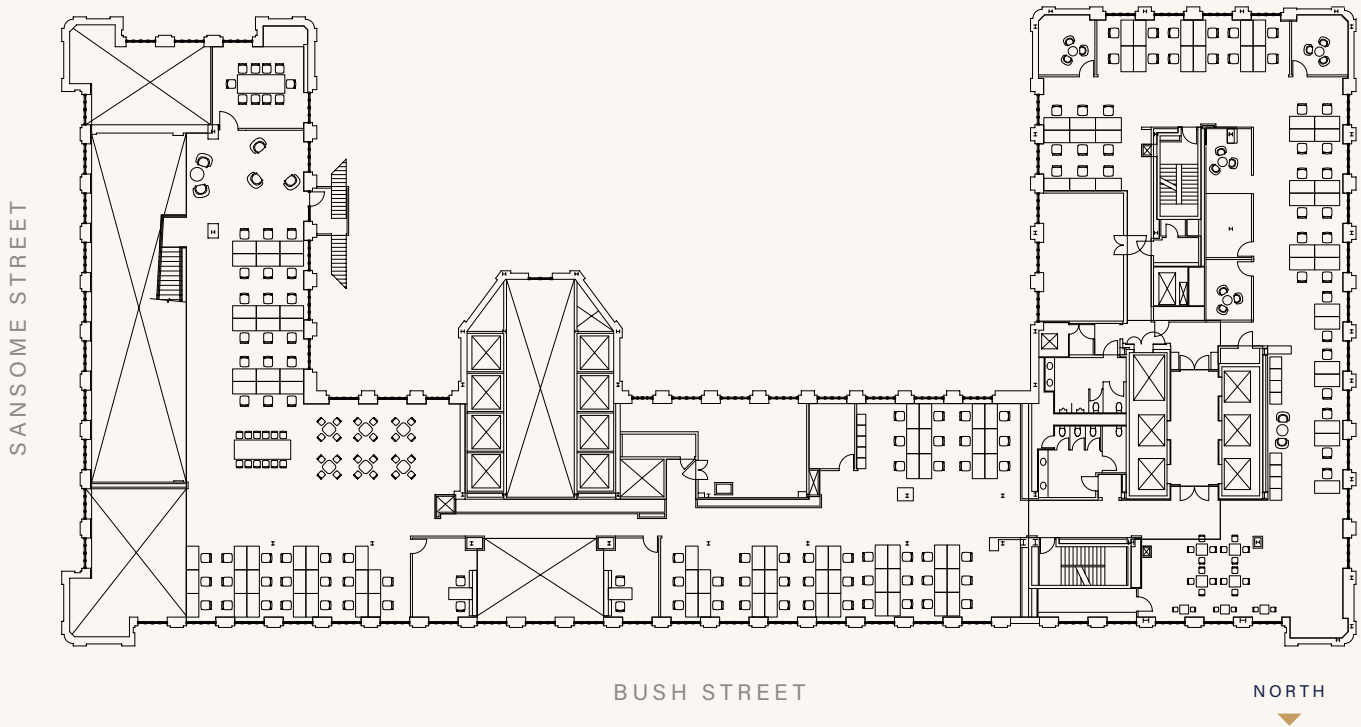

FLOOR 21

SUITE 2100

17,566 RSF

HYPOTHETICAL FLOOR PLAN

 Available now

 Highly creative, open space

 Open ceiling

 Double height ceilings in some locations

 Nice views

 Internal stairwell to 20th floor

117 Workstations

02 Private offices

04 Phone rooms

01 Medium conference room

01 Break rooms