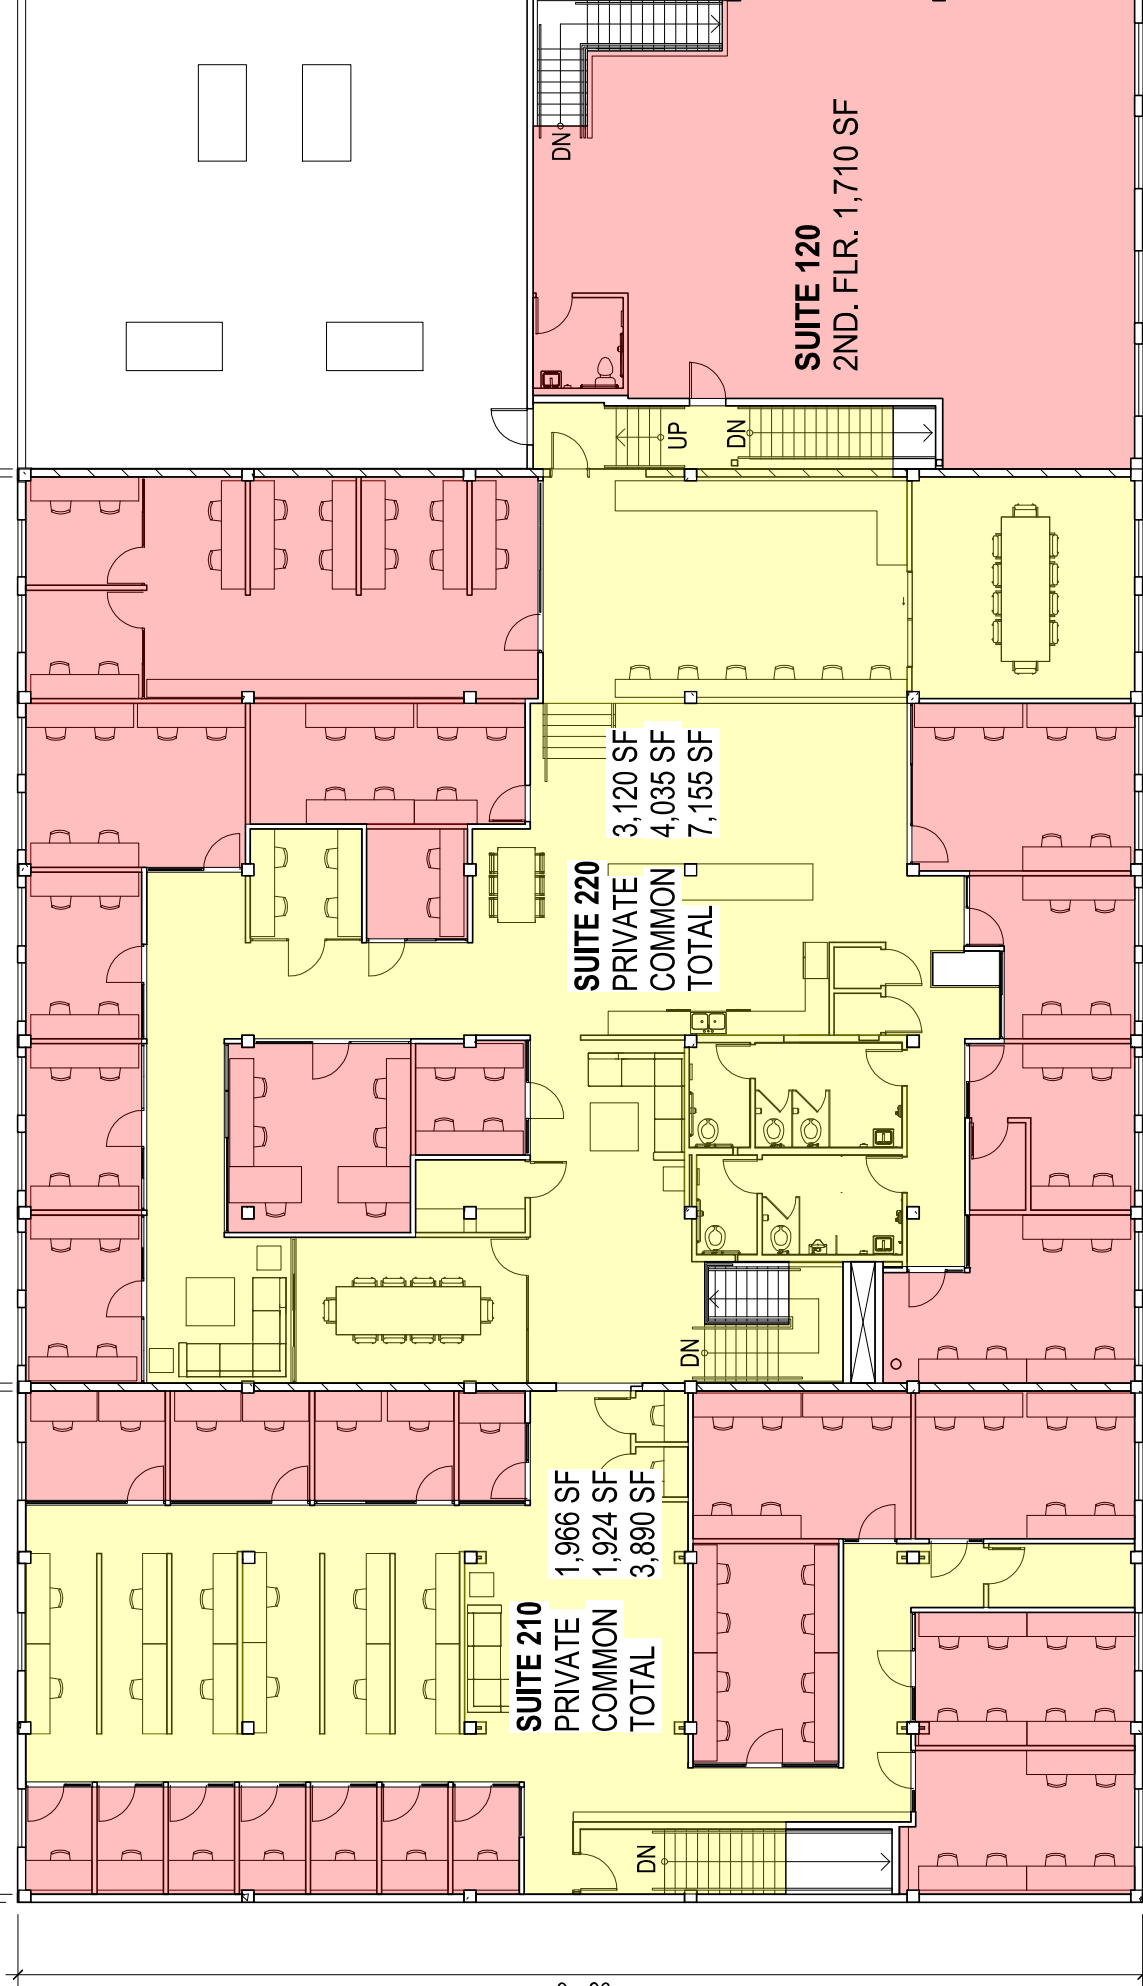

174'-2"

75'-4"

41'-10"

54'-10"

**SUITE 100**  
3,662 SF

**SUITE 160**  
3,574 SF

**SUITE 140**  
2,904 SF

**SUITE 107**  
450 SF

**LOBBY/COMMON SPACE**  
1,288 SF

**SUITE 108**  
237 SF

**SUITE 109**  
640 SF

**SUITE 110**  
830 SF

452 SF

**SUITE 120**

1,450 SF  
1,710 SF  
**3,160 SF**

169 SF

42'-6"

13'-11"

28'-0"

13'-9"

18'-0"

240'-4"

27'-3"

119' - 2"

75' - 4"

41' - 10"

**SUITE 210**  
 PRIVATE 1,966 SF  
 COMMON 1,924 SF  
 TOTAL 3,890 SF

**SUITE 220**  
 PRIVATE 3,120 SF  
 COMMON 4,035 SF  
 TOTAL 7,155 SF

**SUITE 120**  
 2ND. FLR. 1,710 SF

41' - 10"