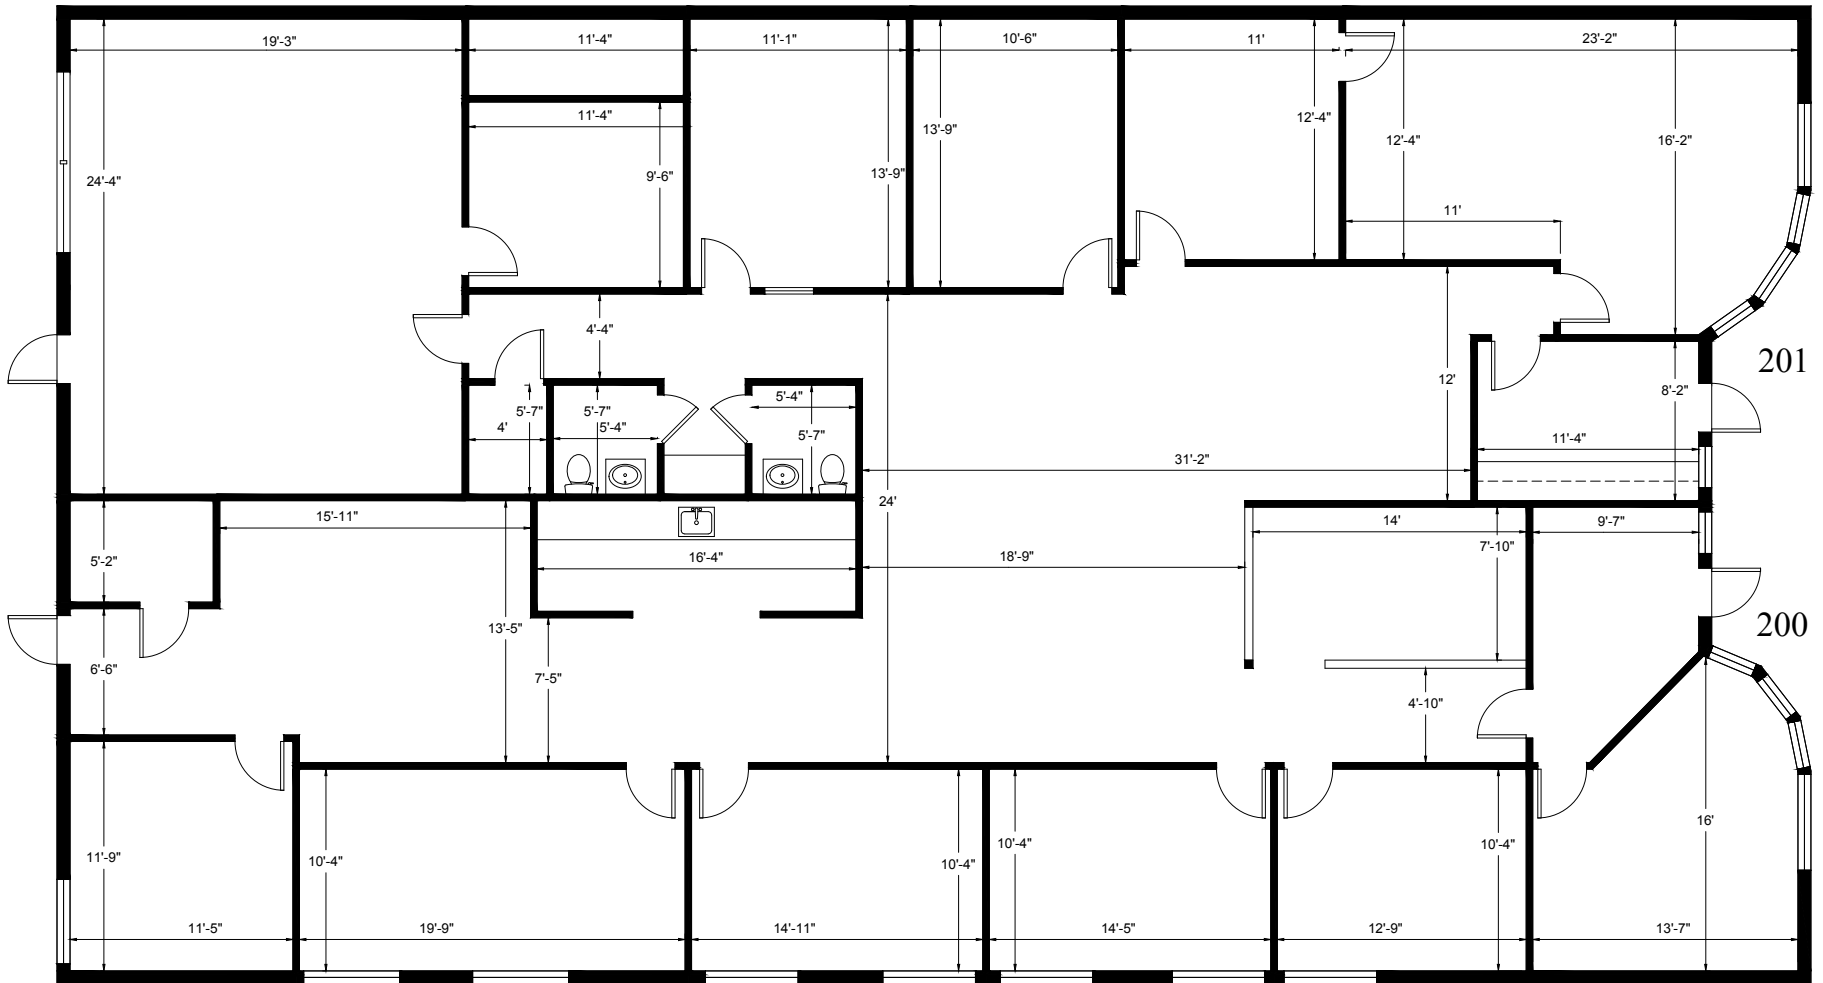

901 NORTHPOINT PARKWAY, SUITE'S 200-201
WEST PALM BEACH, FL 33409

4,424 SQ.FT.