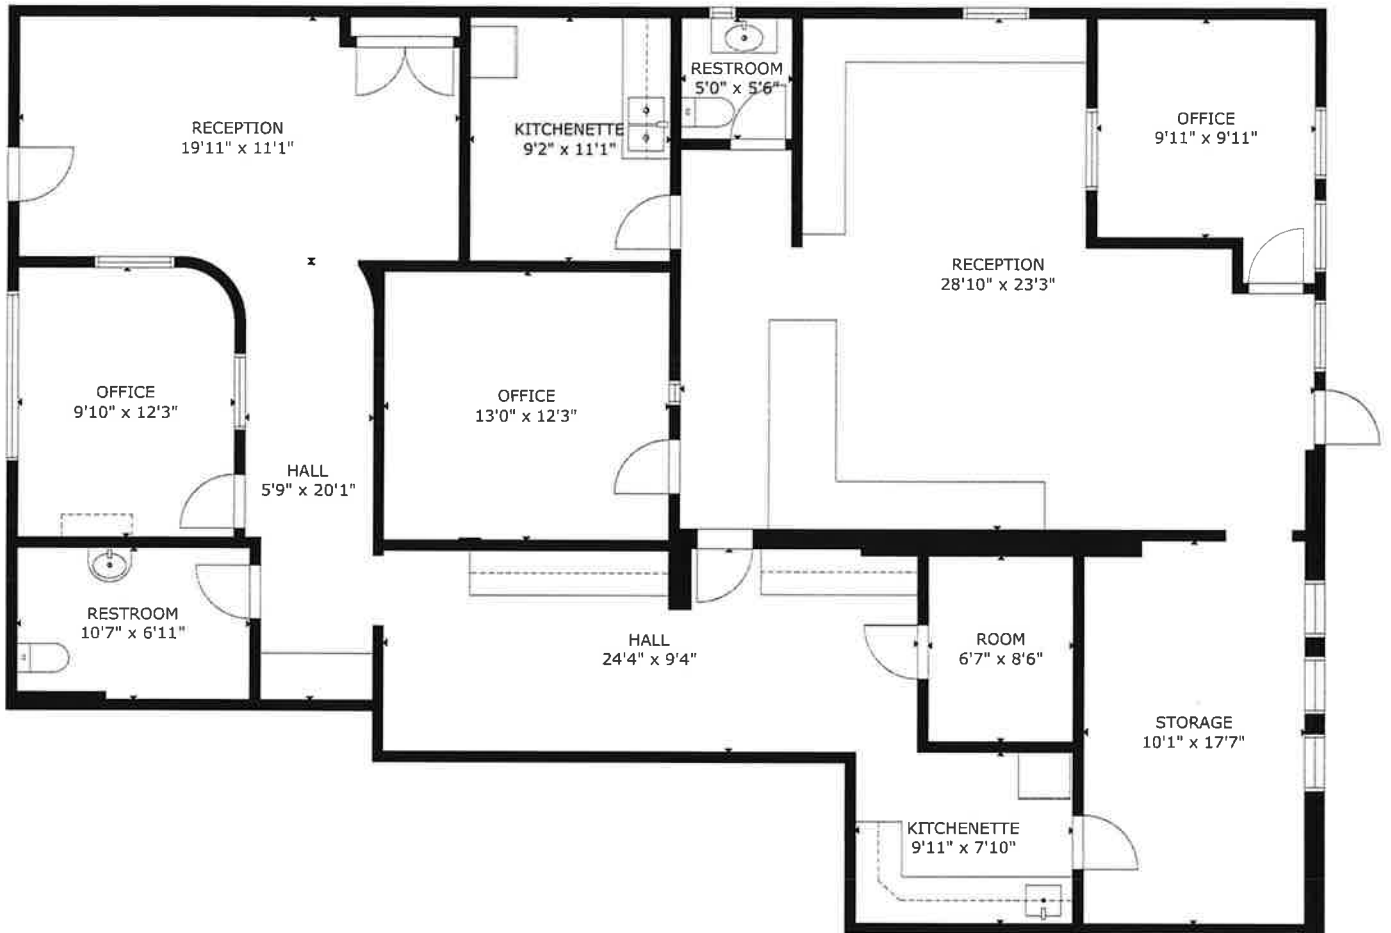

Floor Plan

5360 HOLLISTER AVENUE, SUITE B, GOLETA, CA 93111

Additional Photos

5360 HOLLISTER AVENUE, SUITE B, GOLETA, CA 93111

Wolfe & Associates
PROPERTY SERVICES