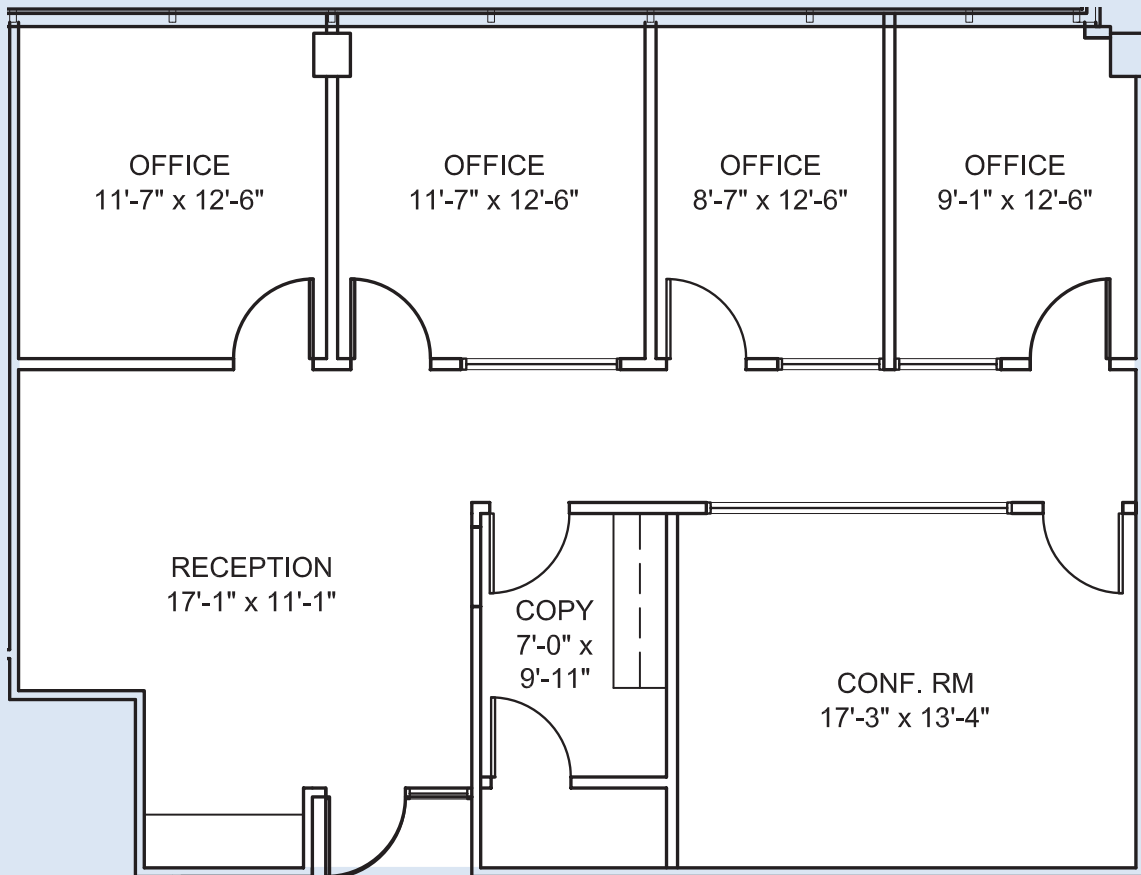

15TH FLOOR

Suite 1520: 1,628 RSF

FULLY FURNISHED

FULLY FURNISHED

CBRE, Inc.
3711 Kennett Pike, Suite 210, Wilmington, DE 19807
+1 302 661 6700, cbre.us/wilmington
Licensed Real Estate Broker

CBRE

**Douglas
Development**
CORPORATION