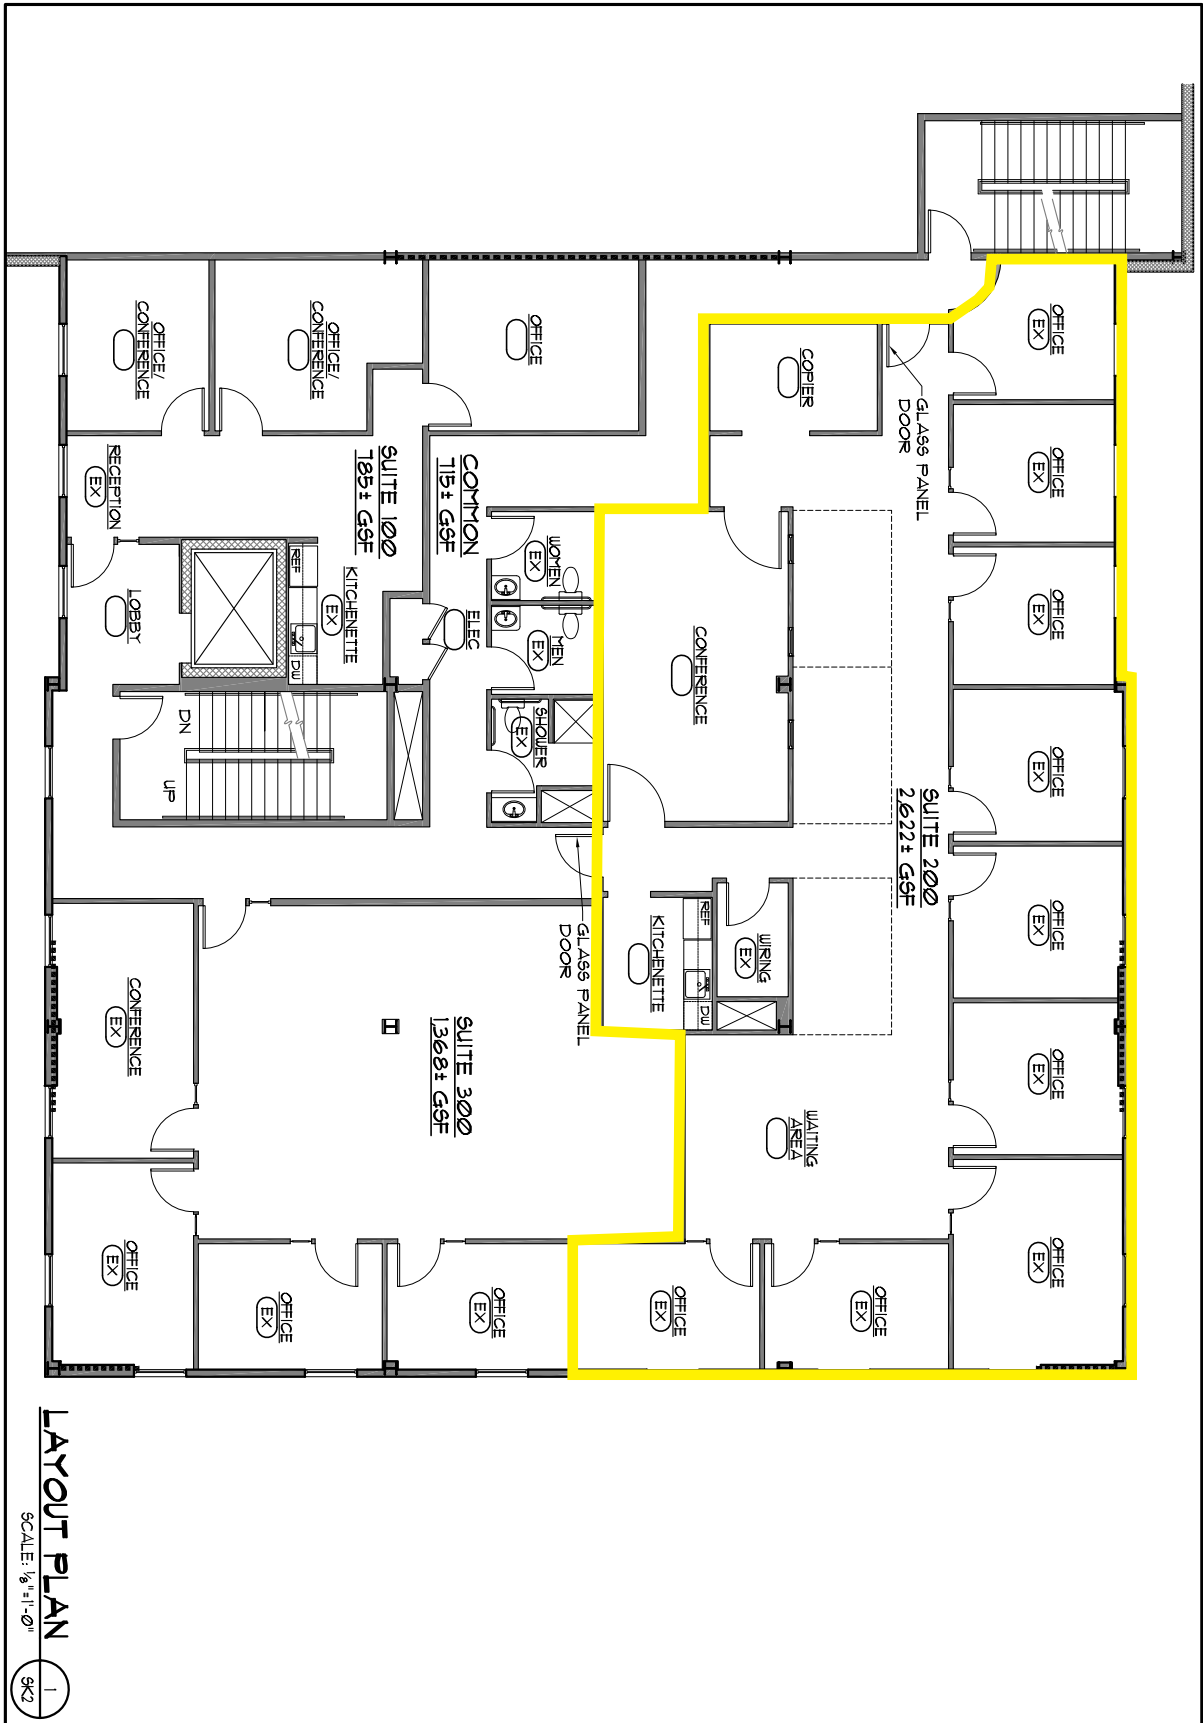

FOR LEASE

Office Space

5 Lan Drive, Westford MA

\$18.50/RSF + UTILITIES

Property Highlights:

- Office space options ranging from 1,368 RSF to 13,566 RSF
 - 2nd floor 2,622 RSF
 - 3rd floor 4,314 - 13,566 RSF
- Entire third floor available
- Located less than 1 mile to I-495
- Adjacent to the Marriott Residence Inn

5 Lan Drive, Westford MA

2nd floor plan

5 Lan Drive, Westford MA