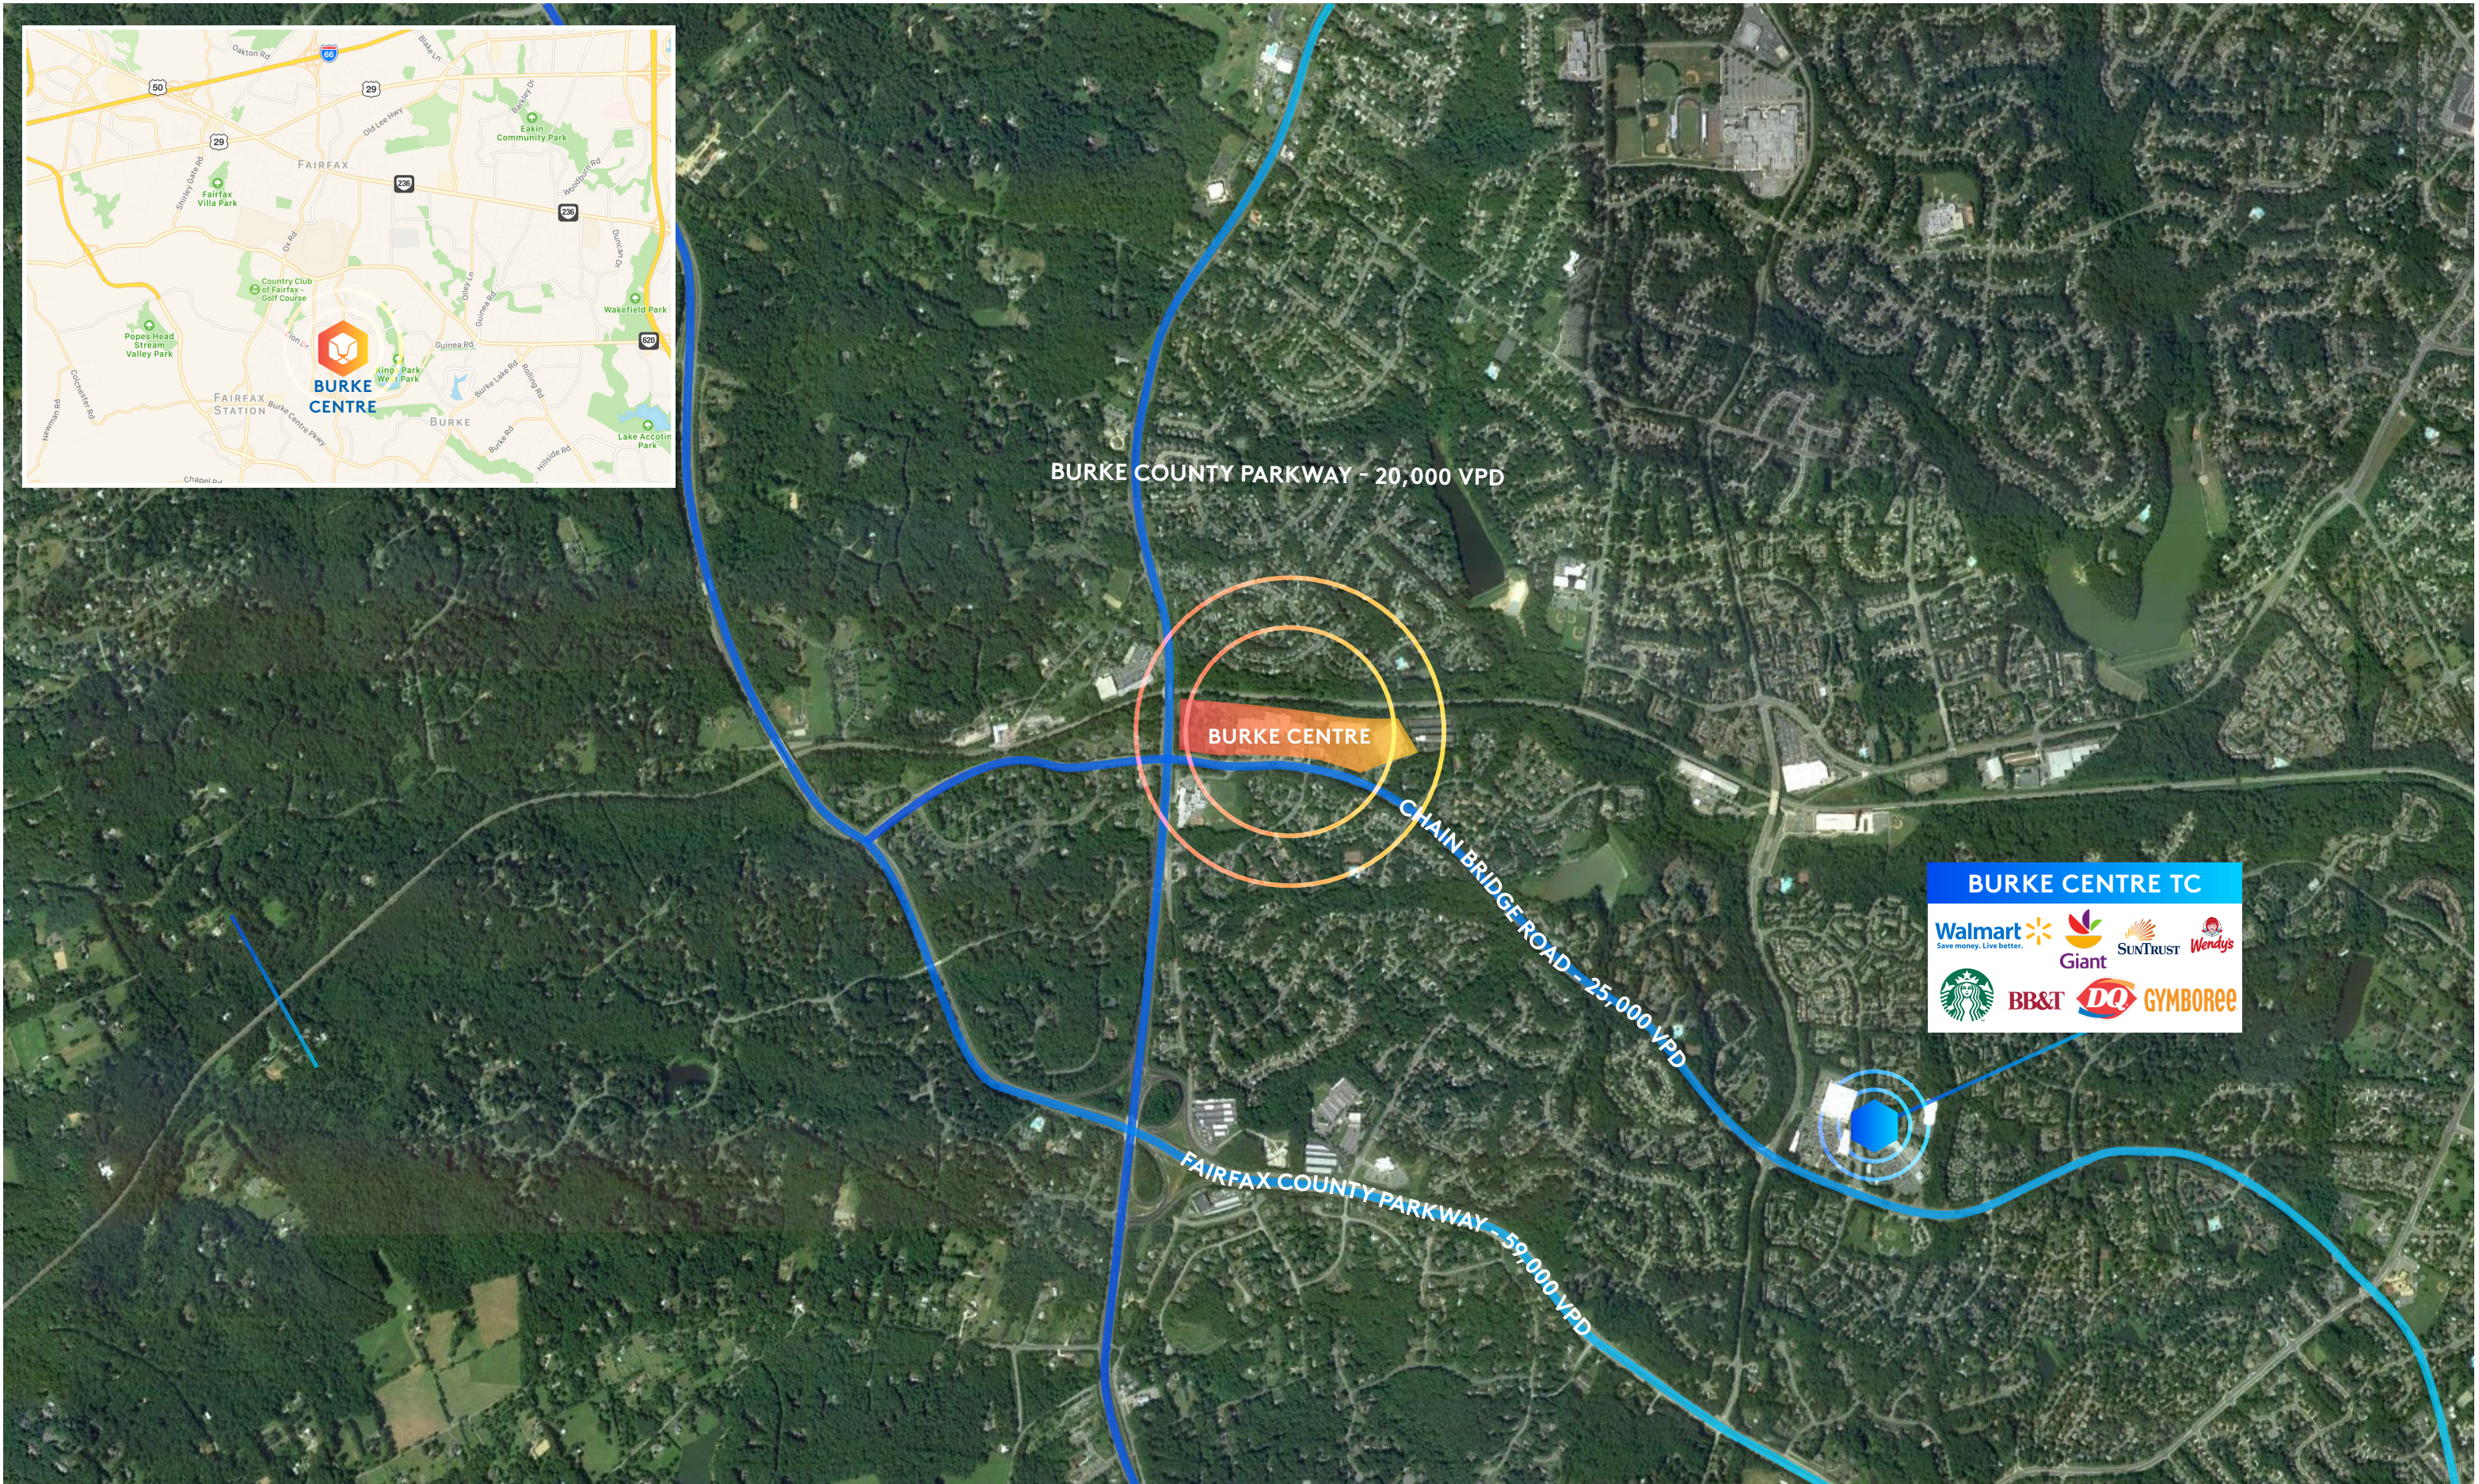

# BURKE CENTRE / AERIAL

**BURKE CENTRE TC**

A collection of logos for various businesses and services located in the Burke Centre area. The logos include Walmart (Save money. Live better.), Giant, SunTrust, Wendy's, Starbucks, BB&T, DQ, and Gymboree.