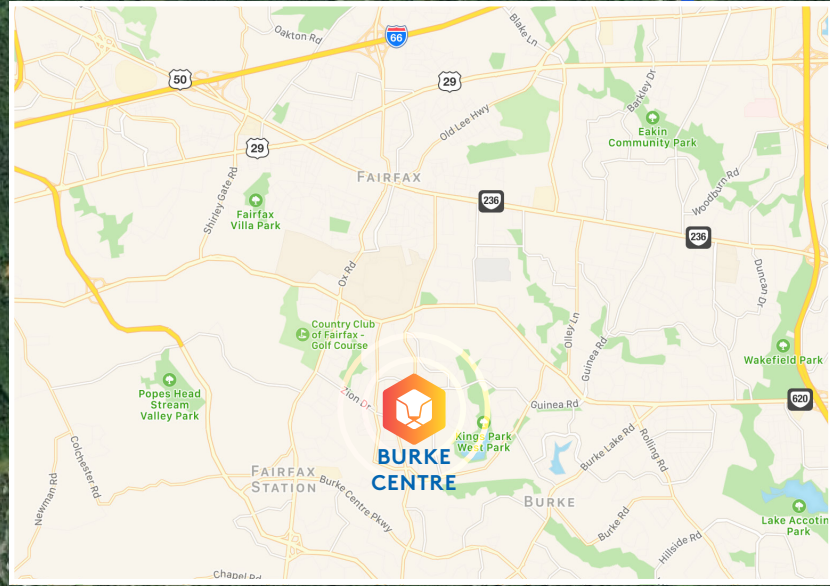

## SHOPPING CENTER RETAILERS

1	McDonald's	2,500 SF	11	Crest Cleaners	2,000 SF	21	Starbucks	1,500 SF	32A	Burke Parkway Dental	2,000 SF	42	Chick-fil-A	2,600 SF
2	Taco Bell	2,100 SF	12	Safeway	41,764 SF	22	Quickway Japanese Hibachi	1,068 SF	32B	Hunan Café	1,200 SF	43	Five Guys	3,499 SF
3	Wells Fargo Bank	2,500 SF	13	T.J.'s Barbershop	1,200 SF	23	CAVA Grill	2,400 SF	33	F45 Training	2,400 SF	44	Shell	2,100 SF
4	Cold Stone Creamery	1,500 SF	14	Music and Arts Center	2,000 SF	24	Curry Mantra Xpress	2,000 SF	34	Sherwin Williams	2,400 SF	45	PNC Bank	4,620 SF
5	Virginia ABC	3,000 SF	15	Amazing Lash Studio	2,200 SF	25	South Block	1,200 SF	35	Club Pilates	1,600 SF	46	Exxon	2,000 SF
6	CVS/Pharmacy	11,168 SF	16	European Wax	1,750 SF	26	Paisano's	2,000 SF	36	Beau Totale	1,600 SF	47	Bank of America	4,300 SF
7	Potomac River Running	2,000 SF	17	Parkway Vet	4,000 SF	27	The UPS Store	1,200 SF	37	YogaSix	2,000 SF			
8	Verizon	2,000 SF	18	Panisa	2,450 SF	28	H&R Block	1,200 SF	38	Pure Barre	1,200 SF			
9	Chesapeake Bagel	2,000 SF	19A	Massage Envy	2,500 SF	29	Vocelli Pizza	1,200 SF	39	Available	1,200 SF			
10A	Luxury Nails	2,000 SF	19B	Chipotle	2,500 SF	30	Wild Bird Center	2,400 SF	40	AT&T	950 SF			
10B	5 Star Hair	2,000 SF	20	Burke Auto Service Experts	4,950 SF	31	My Eye Doctor	3,200 SF	41	Kohl's	60,000 SF			

# BURKE CENTRE / AERIAL

**BURKE CENTRE TC**

A collection of logos for various businesses and services located in the Burke Centre area. The logos include Walmart (Save money. Live better.), Giant, SunTrust, Wendy's, Starbucks, BB&T, DQ, and Gymboree.