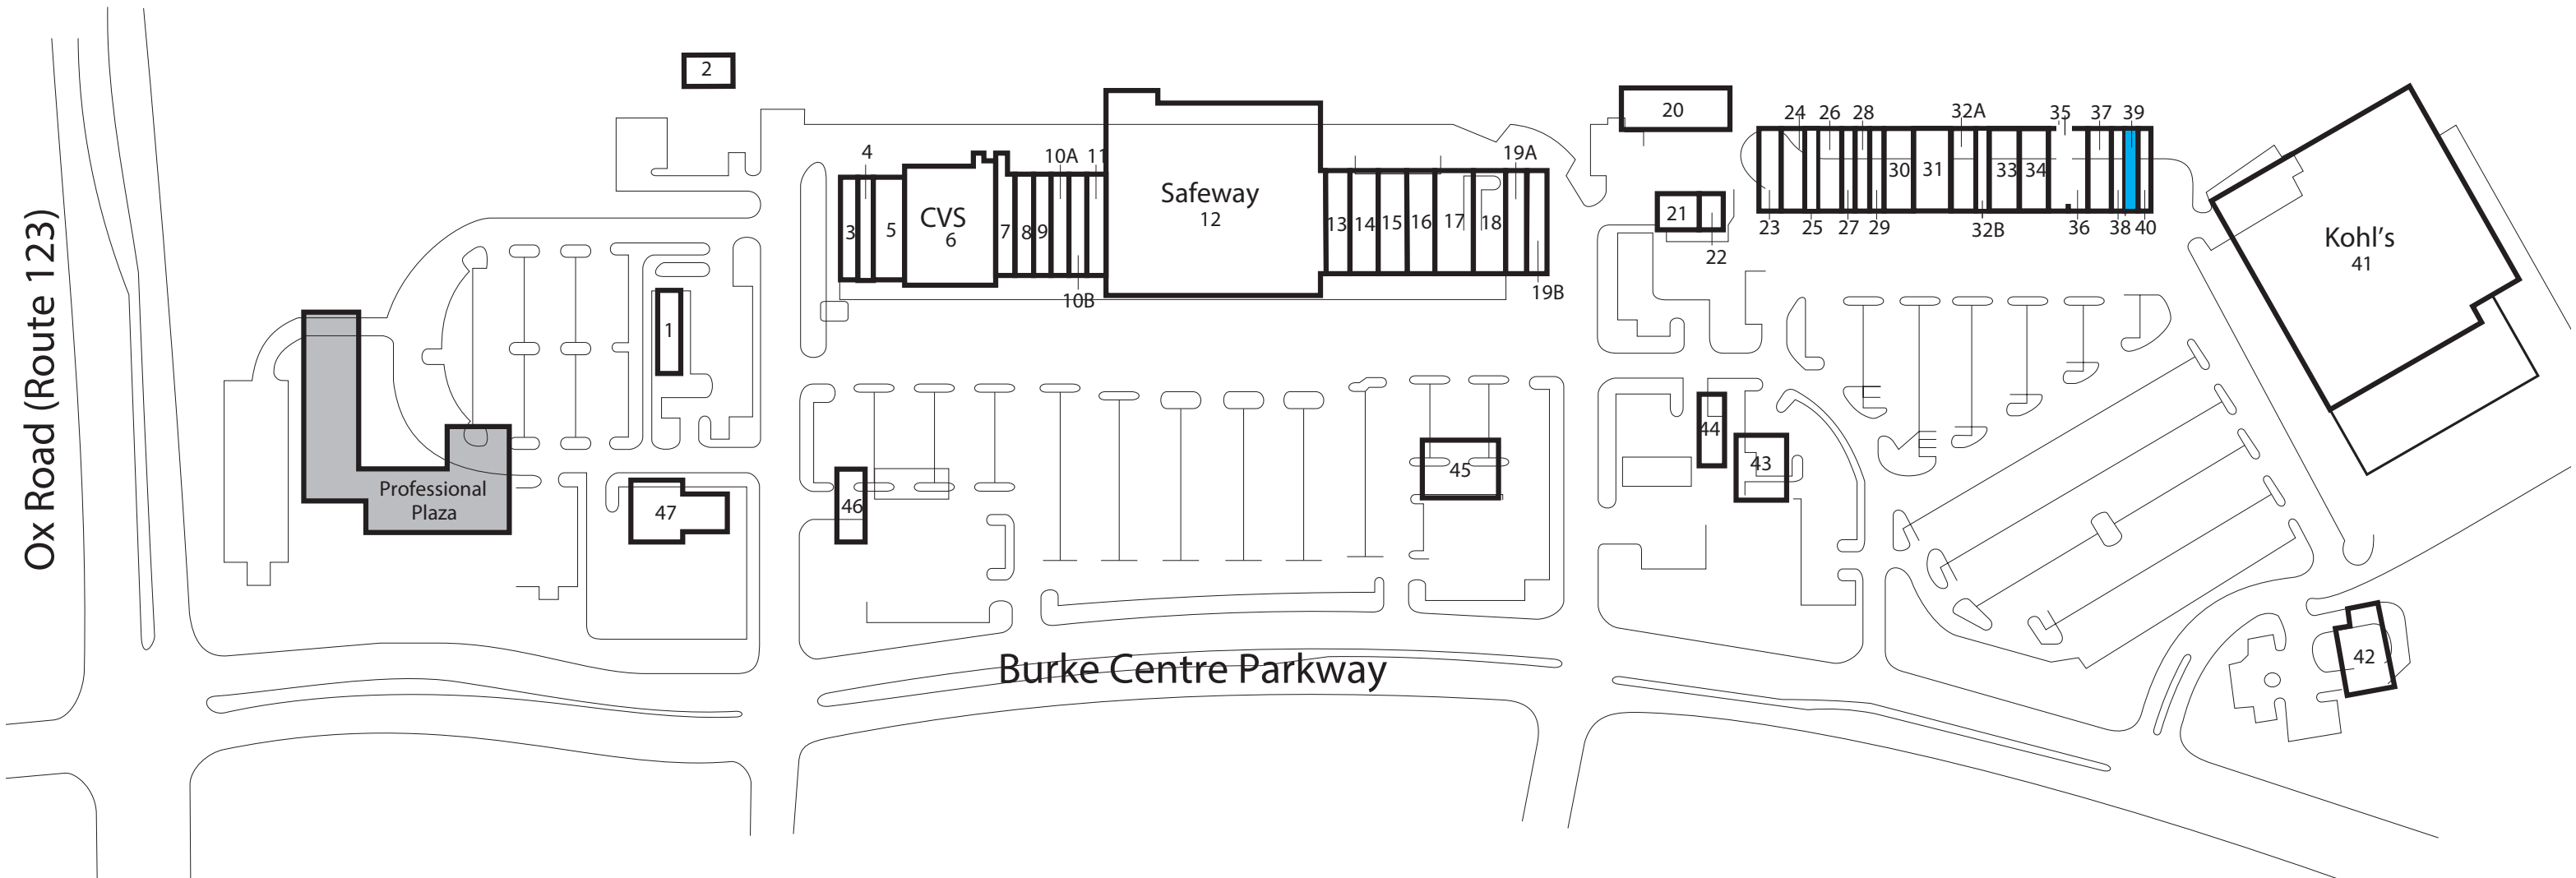

## SHOPPING CENTER RETAILERS

1	McDonald's	2,500 SF	11	Crest Cleaners	2,000 SF	21	Starbucks	1,500 SF	32A	Burke Parkway Dental	2,000 SF	42	Chick-fil-A	2,600 SF
2	Taco Bell	2,100 SF	12	Safeway	41,764 SF	22	Quickway Japanese Hibachi	1,068 SF	32B	Hunan Café	1,200 SF	43	Five Guys	3,499 SF
3	Wells Fargo Bank	2,500 SF	13	T.J.'s Barbershop	1,200 SF	23	CAVA Grill	2,400 SF	33	F45 Training	2,400 SF	44	Shell	2,100 SF
4	Cold Stone Creamery	1,500 SF	14	Music and Arts Center	2,000 SF	24	Curry Mantra Xpress	2,000 SF	34	Sherwin Williams	2,400 SF	45	PNC Bank	4,620 SF
5	Virginia ABC	3,000 SF	15	Amazing Lash Studio	2,200 SF	25	South Block	1,200 SF	35	Club Pilates	1,600 SF	46	Exxon	2,000 SF
6	CVS/Pharmacy	11,168 SF	16	European Wax	1,750 SF	26	Paisano's	2,000 SF	36	Beau Totale	1,600 SF	47	Bank of America	4,300 SF
7	Potomac River Running	2,000 SF	17	Parkway Vet	4,000 SF	27	The UPS Store	1,200 SF	37	YogaSix	2,000 SF			
8	Verizon	2,000 SF	18	Panisa	2,450 SF	28	H&R Block	1,200 SF	38	Pure Barre	1,200 SF			
9	Chesapeake Bagel	2,000 SF	19A	Massage Envy	2,500 SF	29	Vocelli Pizza	1,200 SF	39	Available	1,200 SF			
10A	Luxury Nails	2,000 SF	19B	Chipotle	2,500 SF	30	Wild Bird Center	2,400 SF	40	AT&T	950 SF			
10B	5 Star Hair	2,000 SF	20	Burke Auto Service Experts	4,950 SF	31	My Eye Doctor	3,200 SF	41	Kohl's	60,000 SF			