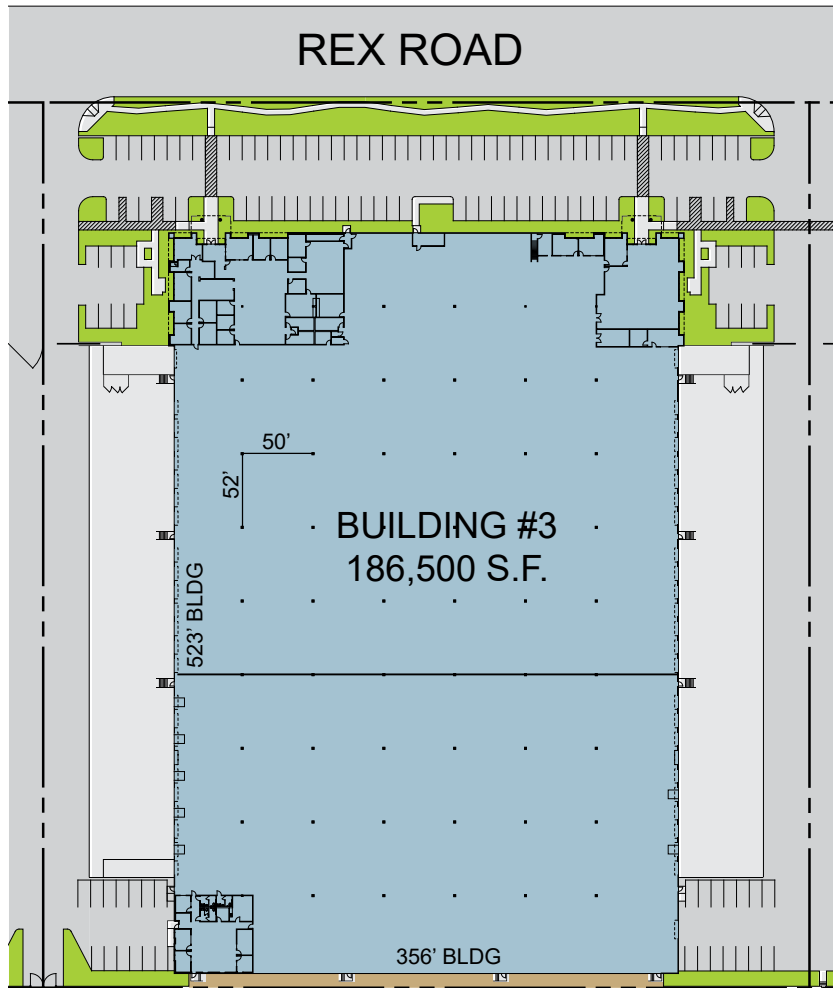

AVAILABLE FOR LEASE

186,500 SQUARE FEET

AVAILABLE FOR LEASE

8700-8750 Rex Road, Pico Rivera, CA – Building #3

For more information, please contact:

Bill Hayden
R.E. License #01257411 (CA)
Tel (562) 948-4352
whayden@majesticrealty.com