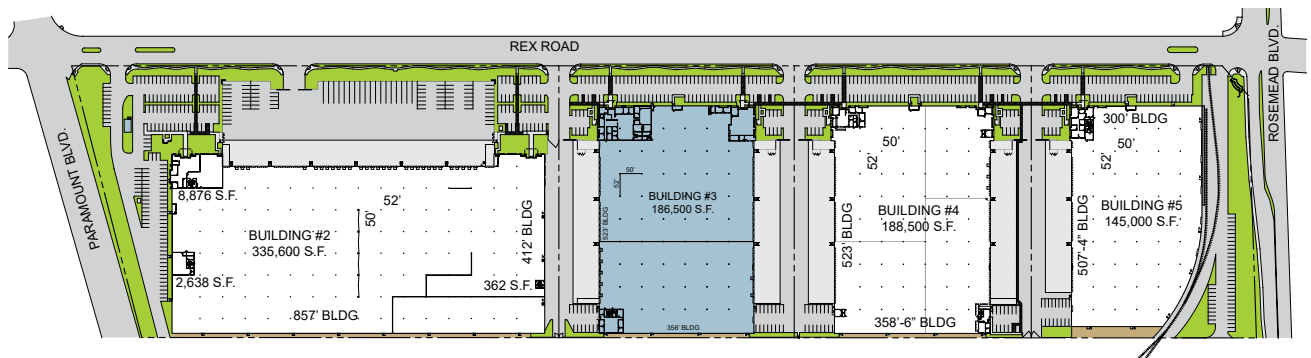

AVAILABLE FOR LEASE

186,500 SQUARE FEET

AVAILABLE FOR LEASE

8700-8750 Rex Road, Pico Rivera, CA – Building #3

For more information, please contact:

Bill Hayden
R.E. License #01257411 (CA)
Tel (562) 948-4352
whayden@majesticrealty.com