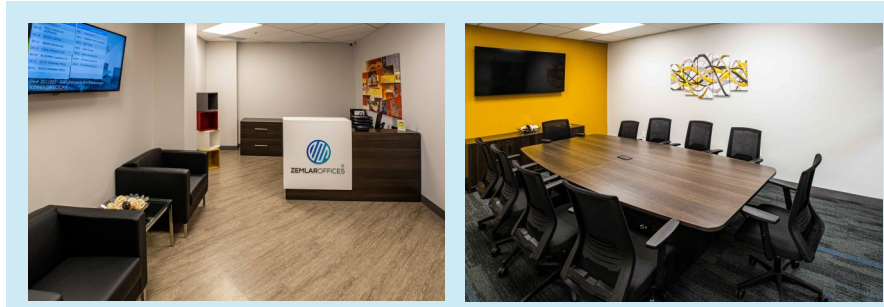

ZEMPLAROFFICES™

6660

Kennedy Road

Mississauga, ON

Member Perks

24-hour access

Fully furnished

High speed internet

Printing service

Mail handling

Phone service

Meeting rooms

Coffee machine

Key Features

- 11,160 sqft of private offices & shared workspace
- Easily accessible from transit, Highways 403 & 407
- Various office sizes & layouts to choose from
- Monthly rent includes utilities & daily in-suite cleaning
- 10hrs of boardroom usage at our business centres
- Receptionist, call answering, mail & package handling
- Phone service & high-speed internet
- Printing, copy & fax services
- Ample surface & visitor parking
- Kitchenette & lounging area
- Elevator access

46
offices

An executive feel for all businesses & professionals.

This unique Zemlar co-working location resides in a bustling area of Mississauga at the border of Brampton with easy access to major highways, bringing an atmosphere of life & excitement to surround your workspace! A place that will make you feel like you mean business as soon as you step through the door.