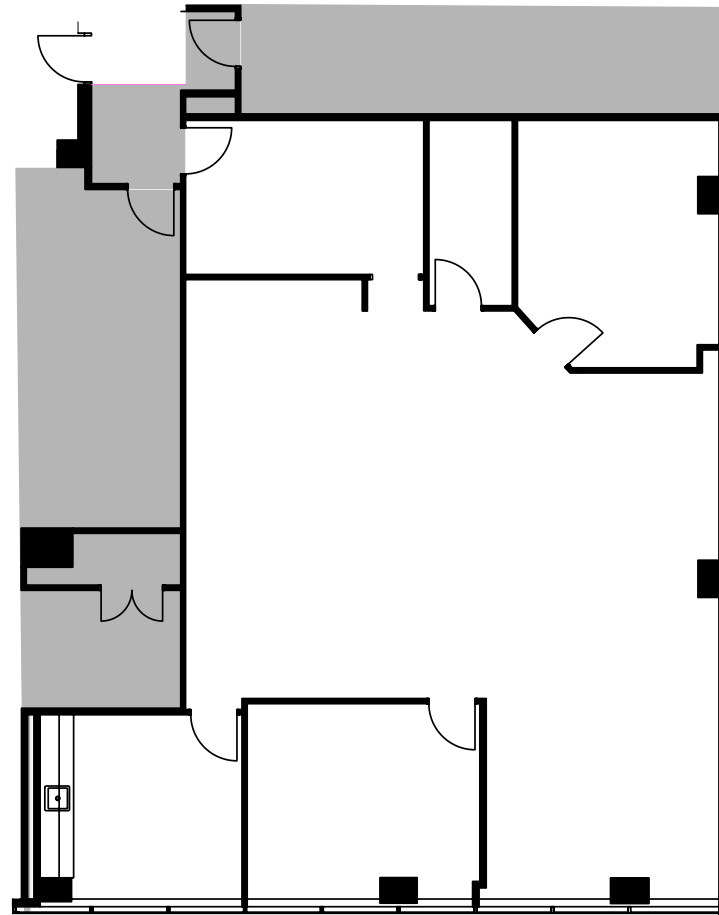

Doral Center

2DC

3750 NW 87th Ave.

6th Floor
Suite 640
2,388 SF

Leasing Contact:

Gordon Messinger
Executive Vice President
gordon.messinger@cbre.com
+1 305 381 6441

Randy Carballo
Senior Vice President
randy.carballo@cbre.com
+1 305 299 9163