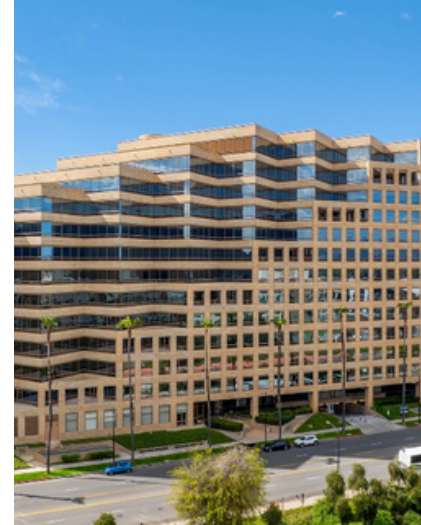

INDUSTRIOUS

Burbank

3400 Riverside Drive, Suite 250
Burbank, CA 91505

Welcome to 3400 Riverside Dr, Industrious' brand-new home in the heart of Burbank's dynamic Media District. Here, you'll find yourself surrounded by industry giants like Warner Bros., Disney, and NBC Studios—pretty cool neighbors, right? Step inside and discover our signature blend of productivity, community, and wellness, all designed to make your workday feel truly inspiring. From flexible coworking spaces to private offices and meeting rooms you can book by the hour or day, there's a perfect fit for every type of team.

PRODUCTS

OFFICES | ACCESS | VIRTUAL

18K

Rentable Sqft

8

Conference Rooms

68

Offices