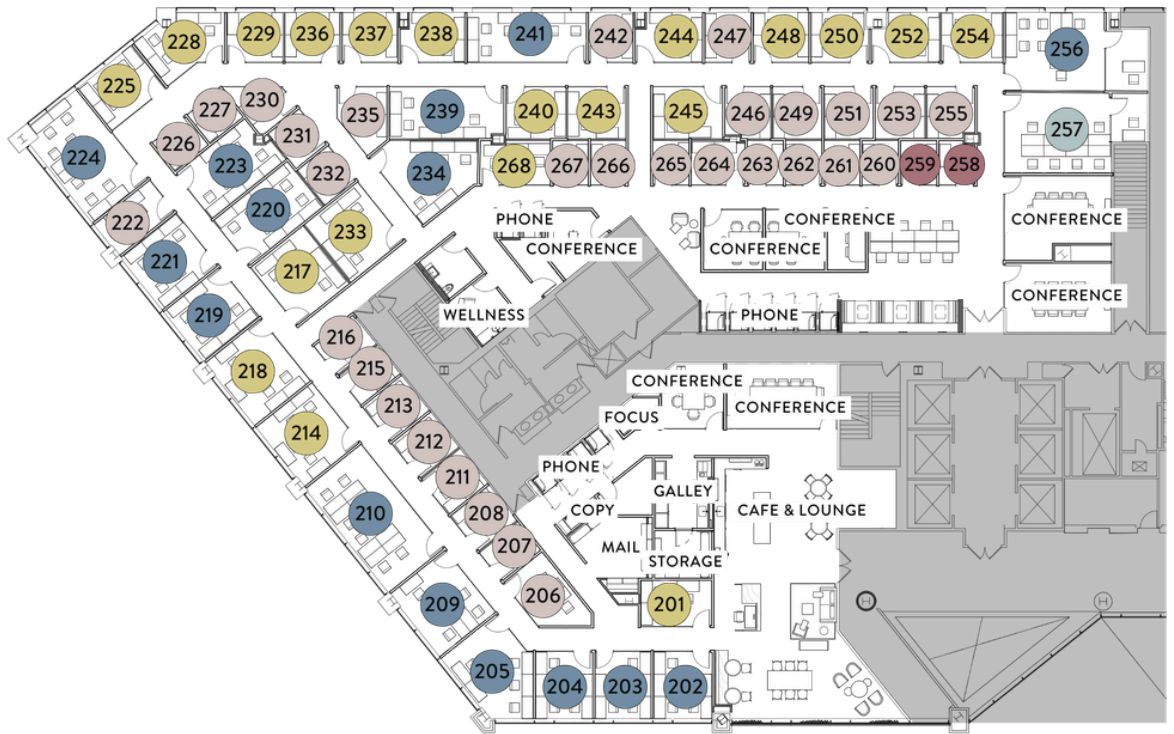

INDUSTRIOUS

Burbank

3400 Riverside Drive, Suite 250
Burbank, CA 91505

Welcome to 3400 Riverside Dr, Industrious' brand-new home in the heart of Burbank's dynamic Media District. Here, you'll find yourself surrounded by industry giants like Warner Bros., Disney, and NBC Studios—pretty cool neighbors, right? Step inside and discover our signature blend of productivity, community, and wellness, all designed to make your workday feel truly inspiring. From flexible coworking spaces to private offices and meeting rooms you can book by the hour or day, there's a perfect fit for every type of team.

LEGEND

- Bookable Office
- Small Office (1-2)
- Medium Office (3-4)
- Large Office (5-8)
- XLarge Office (9+)
- Executive Office

2ND FLOOR

MEET & FOCUS

Phone Booths	12
Focus Rooms	1
Conference Rooms	8
Bookable Offices	2